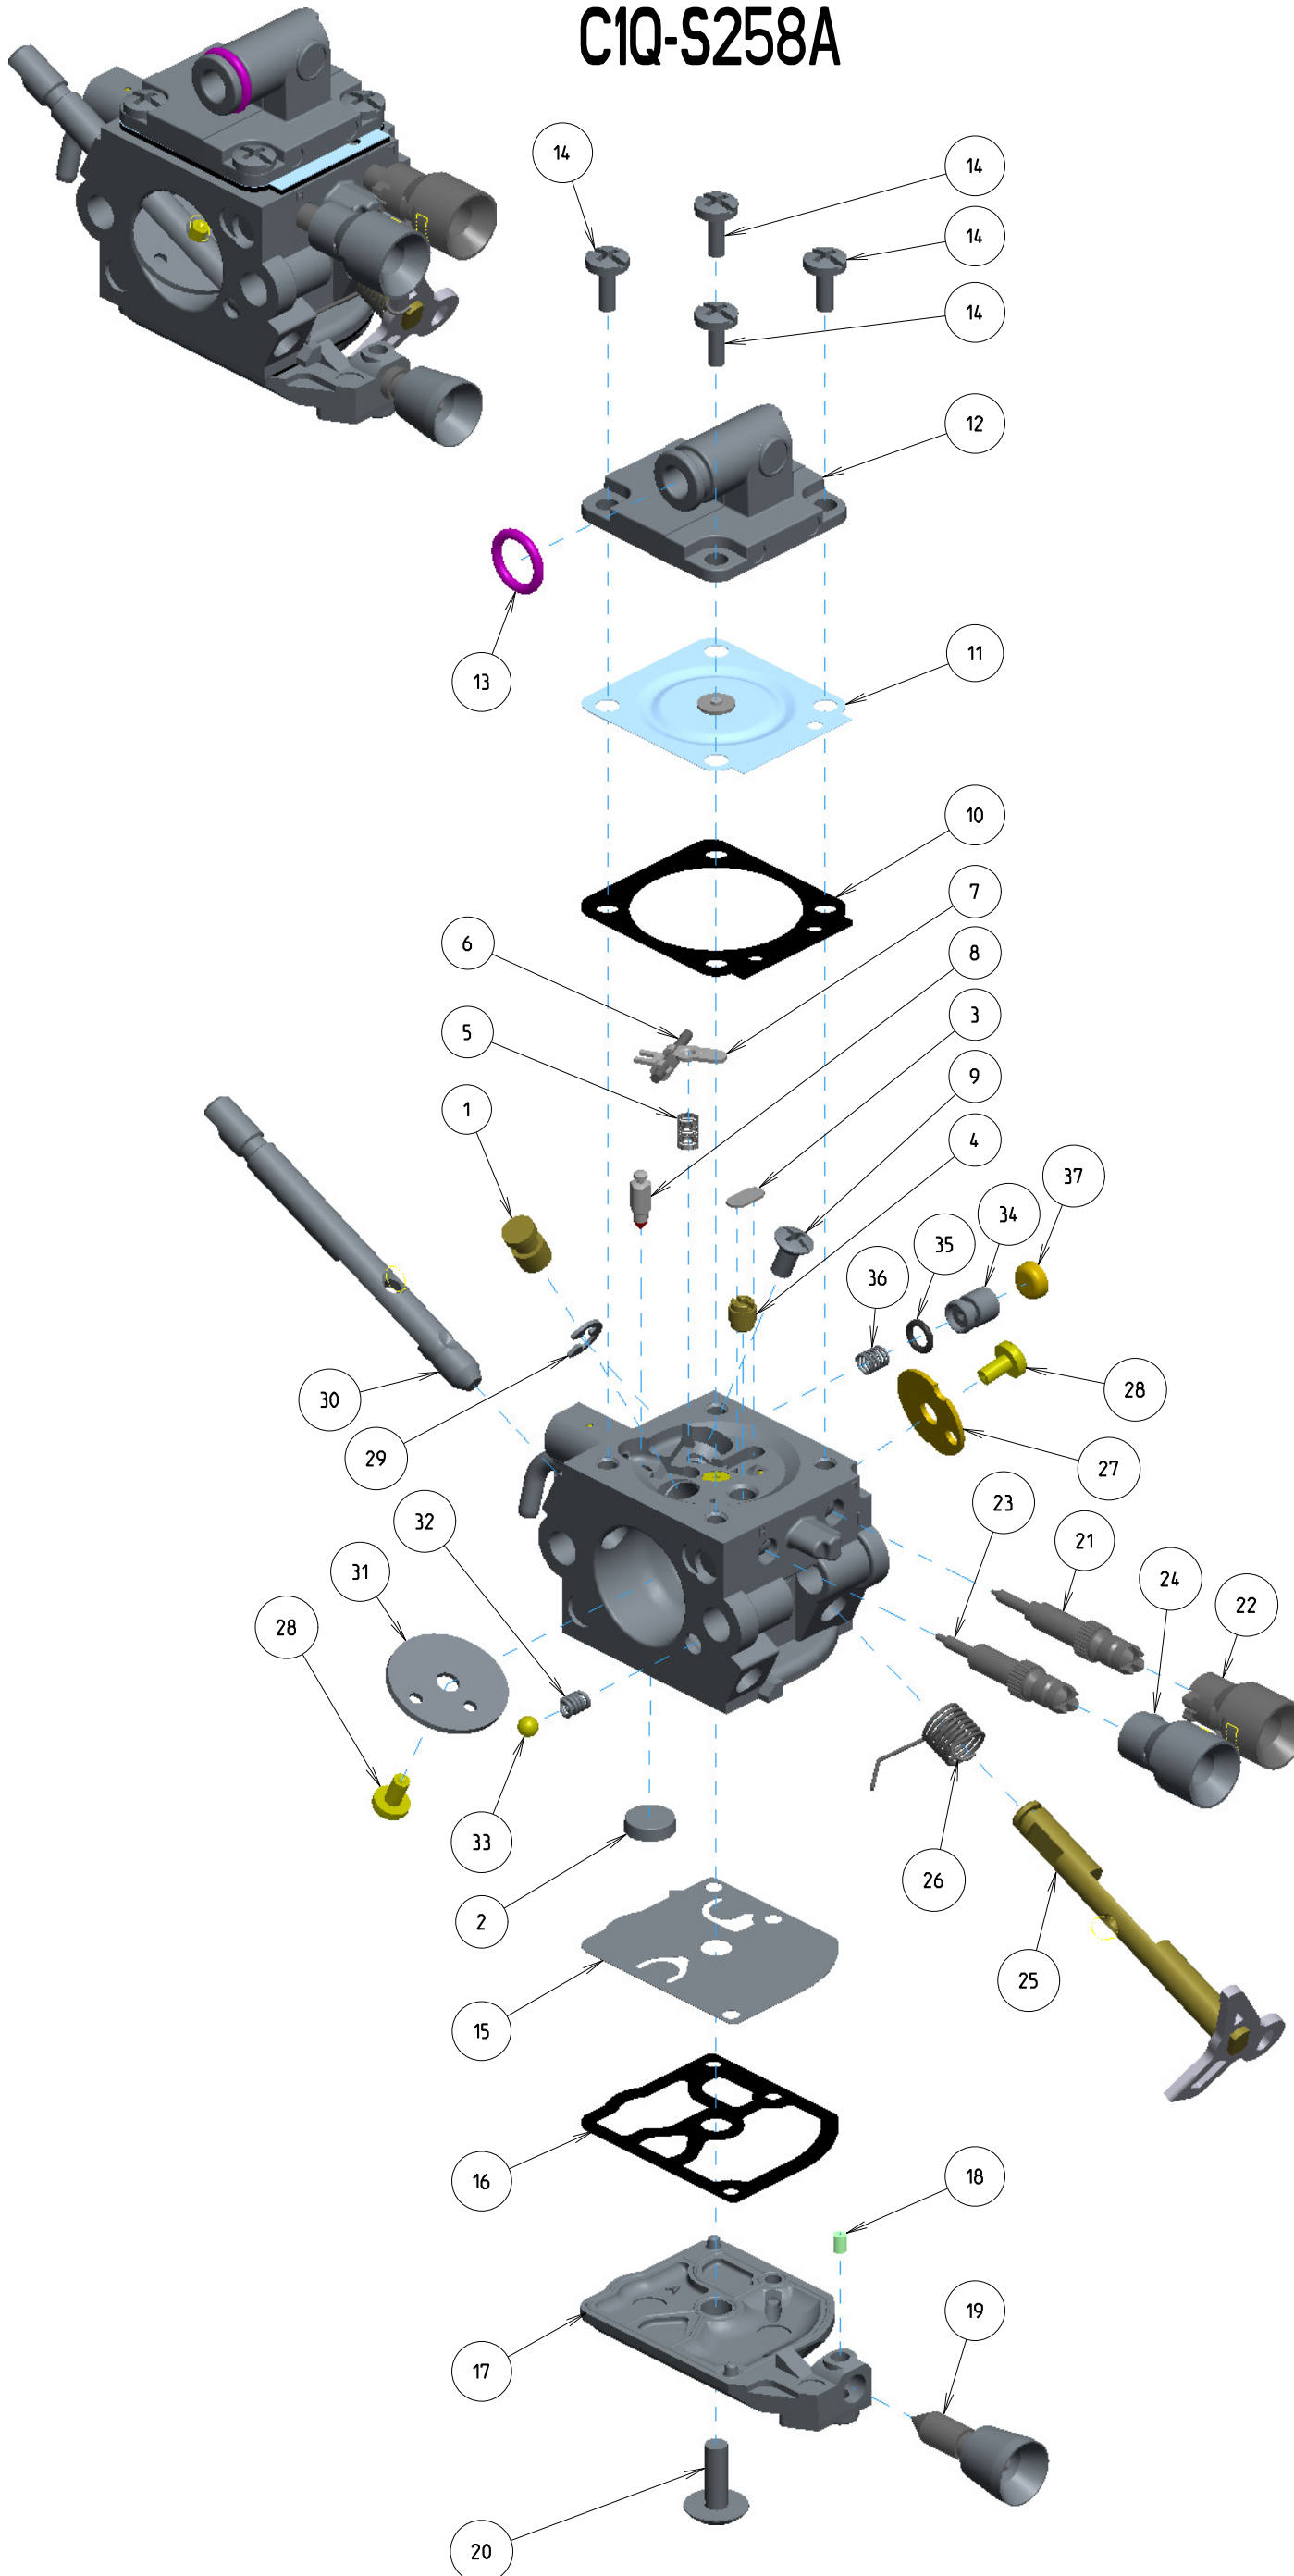

# C1Q-S258A

ITEM	ZAMA PART NR.	DESCRIPTION
	C1Q-S258A	CARBURETOR ASSEMBLY
	RB-69	REBUILD KIT (2.3.5.6.7.8.10.11.15.16)
	GND-39	GASKET & DIAPHRAGM KIT (10.11.15.16)
	K017083	COVER KIT, PUMP (17.18.19)
	K05300106	ACCELERATOR PUMP KIT (34.35.36.37)
	K030106	SCREW MAIN KIT (23.24)
	K031169	SCREW IDLE KIT (21.22)
1	A007230	NOZZLE ASS'Y, CHECK VALVE
2	0004011	STRAINER
3	0005013	PLUG, WELCH
4	0070077	JET,REMOTE
5	0019012	SPRING, METERING LEVER
6	0021001	PIN
7	0020012	LEVER,METERING
8	0018004	VALVE, INLET NEEDLE
9	14803006	SCREW (METERING LEVER PIN)
10	0016021	GASKET,METERING CHAMBER
11	A015011	DIAPHRAGM ASS'Y, METERING
12	0028036	COVER, METERING
13	195507015	O-RING
14	17103007	SCREW
15	0015050	DIAPHRAGM, PUMP
16	0016033	GASKET, PUMP
17	0017088	COVER,PUMP
18	0036001	PIECE, FRICTION
19	A035001	SCREW ASS'Y, THROTTLE ADJUST
20	17004010	SCREW (PUMP COVER)
21	0031284	SCREW, IDLE MIXTURE
22	0061079	LIMITER,TAMPER RESIST
23	0030185	SCREW,MAIN MIXTURE
24	0061055	LIMITER,TAMPER RESIST
25	A011260	SHAFT ASS'Y, THROTTLE
26	0013016	SPRING, THROTTLE RETURN
27	0014126	VALVE, THROTTLE
28	156030045	SCREW
29	19500030	E-RING
30	0041134	SHAFT, CHOKE
31	0043027	VALVE, CHOKE
32	0038001	SPRING, FRICTION
33	19290030	BALL, STEEL
34	Z05300082	PLUNGER
35	195803010	O-RING
36	0054057	SPRING
37	0005048	PLUG,ACC POCKET