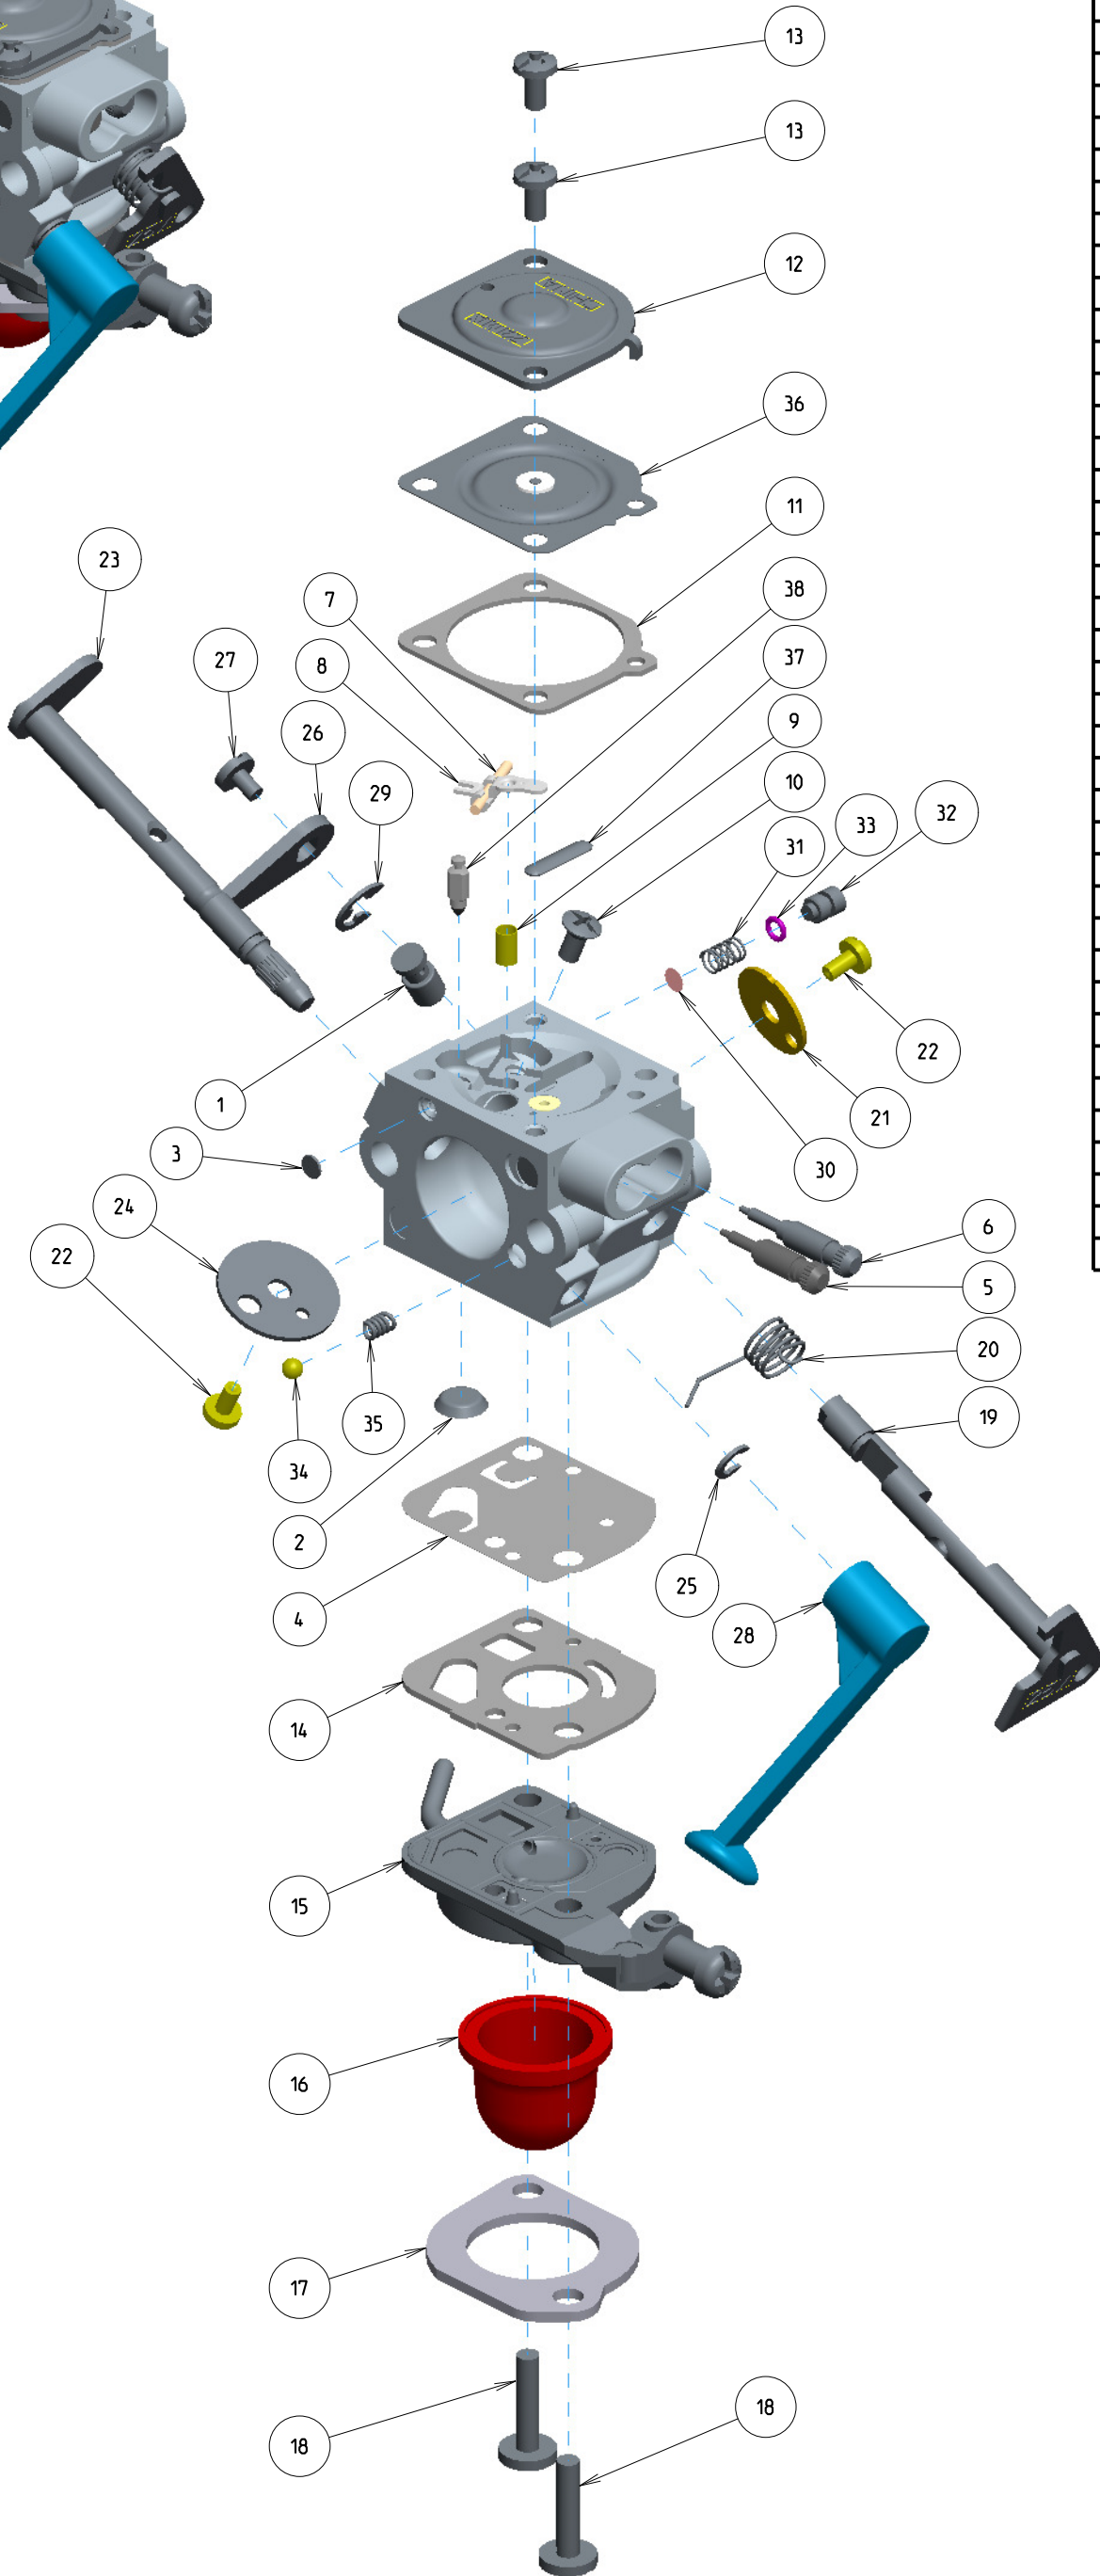

# C1Q-W40A

ITEM	ZAMA PART NR.	DESCRIPTION
	C1Q-W40A	CARBURETOR ASSEMBLY
	RB-47	REBUILD KIT (2,4,7,8,9,11,14,16,36,37,38)
	GND-18	GASKET & DIAPHRAGM KIT (4,11,14,36)
1	A007197	NOZZLE ASS'Y, CHECK VALVE
2	0004032	STRAINER
3	0005009	PLUG,WELCH
4	0015051	DIAPHRAGM, PUMP
5	0030238	SCREW, MAIN MIXTURE
6	0031212	SCREW, IDLE MIXTURE
7	0021001	PIN
8	0020012	LEVER,METERING
9	0019002	SPRING,METERING LEVER
10	14803006	SCREW
11	0016019	GASKET,METERING CHAMBER
12	0028022	COVER, METERING
13	17203006	SCREW (WITH SERRATION)
14	0016046	GASKET, PUMP
15	K056701	BASE KIT, PRIMER
16	0057025	SYRINGE
17	0009015	RETAINER
18	17104015	SCREW
19	A011242	SHAFT ASS'Y, THROTTLE
20	0013703	SPRING, THROTTLE RETURN
21	0014033	VALVE, THROTTLE
22	156030045	SCREW
23	A041125	SHAFT ASS'Y, CHOKE
24	0043079	VALVE, CHOKE
25	19510040	E-RING
26	0012096	LEVER,THROTTLE
27	17103004	SCREW
28	0042149	LEVER, CHOKE
29	19500040	E-RING
30	0004005	STRAINER
31	0054057	SPRING
32	0053044	PLUNGER
33	195502308	O-RING
34	19290030	BALL, STEEL
35	0038001	SPRING, FRICTION
36	A015010	DIAPHRAGM ASS'Y,METERING
37	0005004	PLUG, WELCH
38	0018004	VALVE, INLET NEEDLE