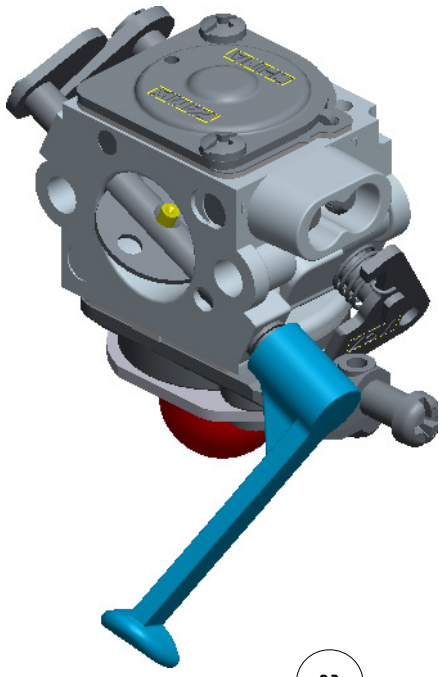

# C1Q-W40A

ITEM	ZAMA PART NR.	DESCRIPTION
	C1Q-W40A	CARBURETOR ASSEMBLY
	RB-47	REBUILD KIT (2,4,7,8,9,11,14,16,36,37,38)
	GND-18	GASKET & DIAPHRAGM KIT (4,11,14,36)
1	A007197	NOZZLE ASS'Y, CHECK VALVE
2	0004032	STRAINER
3	0005009	PLUG,WELCH
4	0015051	DIAPHRAGM, PUMP
5	0030238	SCREW, MAIN MIXTURE
6	0031212	SCREW, IDLE MIXTURE
7	0021001	PIN
8	0020012	LEVER,METERING
9	0019002	SPRING,METERING LEVER
10	14803006	SCREW
11	0016019	GASKET,METERING CHAMBER
12	0028022	COVER, METERING
13	17203006	SCREW (WITH SERRATION)
14	0016046	GASKET, PUMP
15	K056701	BASE KIT, PRIMER
16	0057025	SYRINGE
17	0009015	RETAINER
18	17104015	SCREW
19	A011242	SHAFT ASS'Y, THROTTLE
20	0013703	SPRING, THROTTLE RETURN
21	0014033	VALVE, THROTTLE
22	156030045	SCREW
23	A041125	SHAFT ASS'Y, CHOKE
24	0043079	VALVE, CHOKE
25	19510040	E-RING
26	0012096	LEVER,THROTTLE
27	17103004	SCREW
28	0042149	LEVER, CHOKE
29	19500040	E-RING
30	0004005	STRAINER
31	0054057	SPRING
32	0053044	PLUNGER
33	195502308	O-RING
34	19290030	BALL, STEEL
35	0038001	SPRING, FRICTION
36	A015010	DIAPHRAGM ASS'Y,METERING
37	0005004	PLUG, WELCH
38	0018004	VALVE, INLET NEEDLE