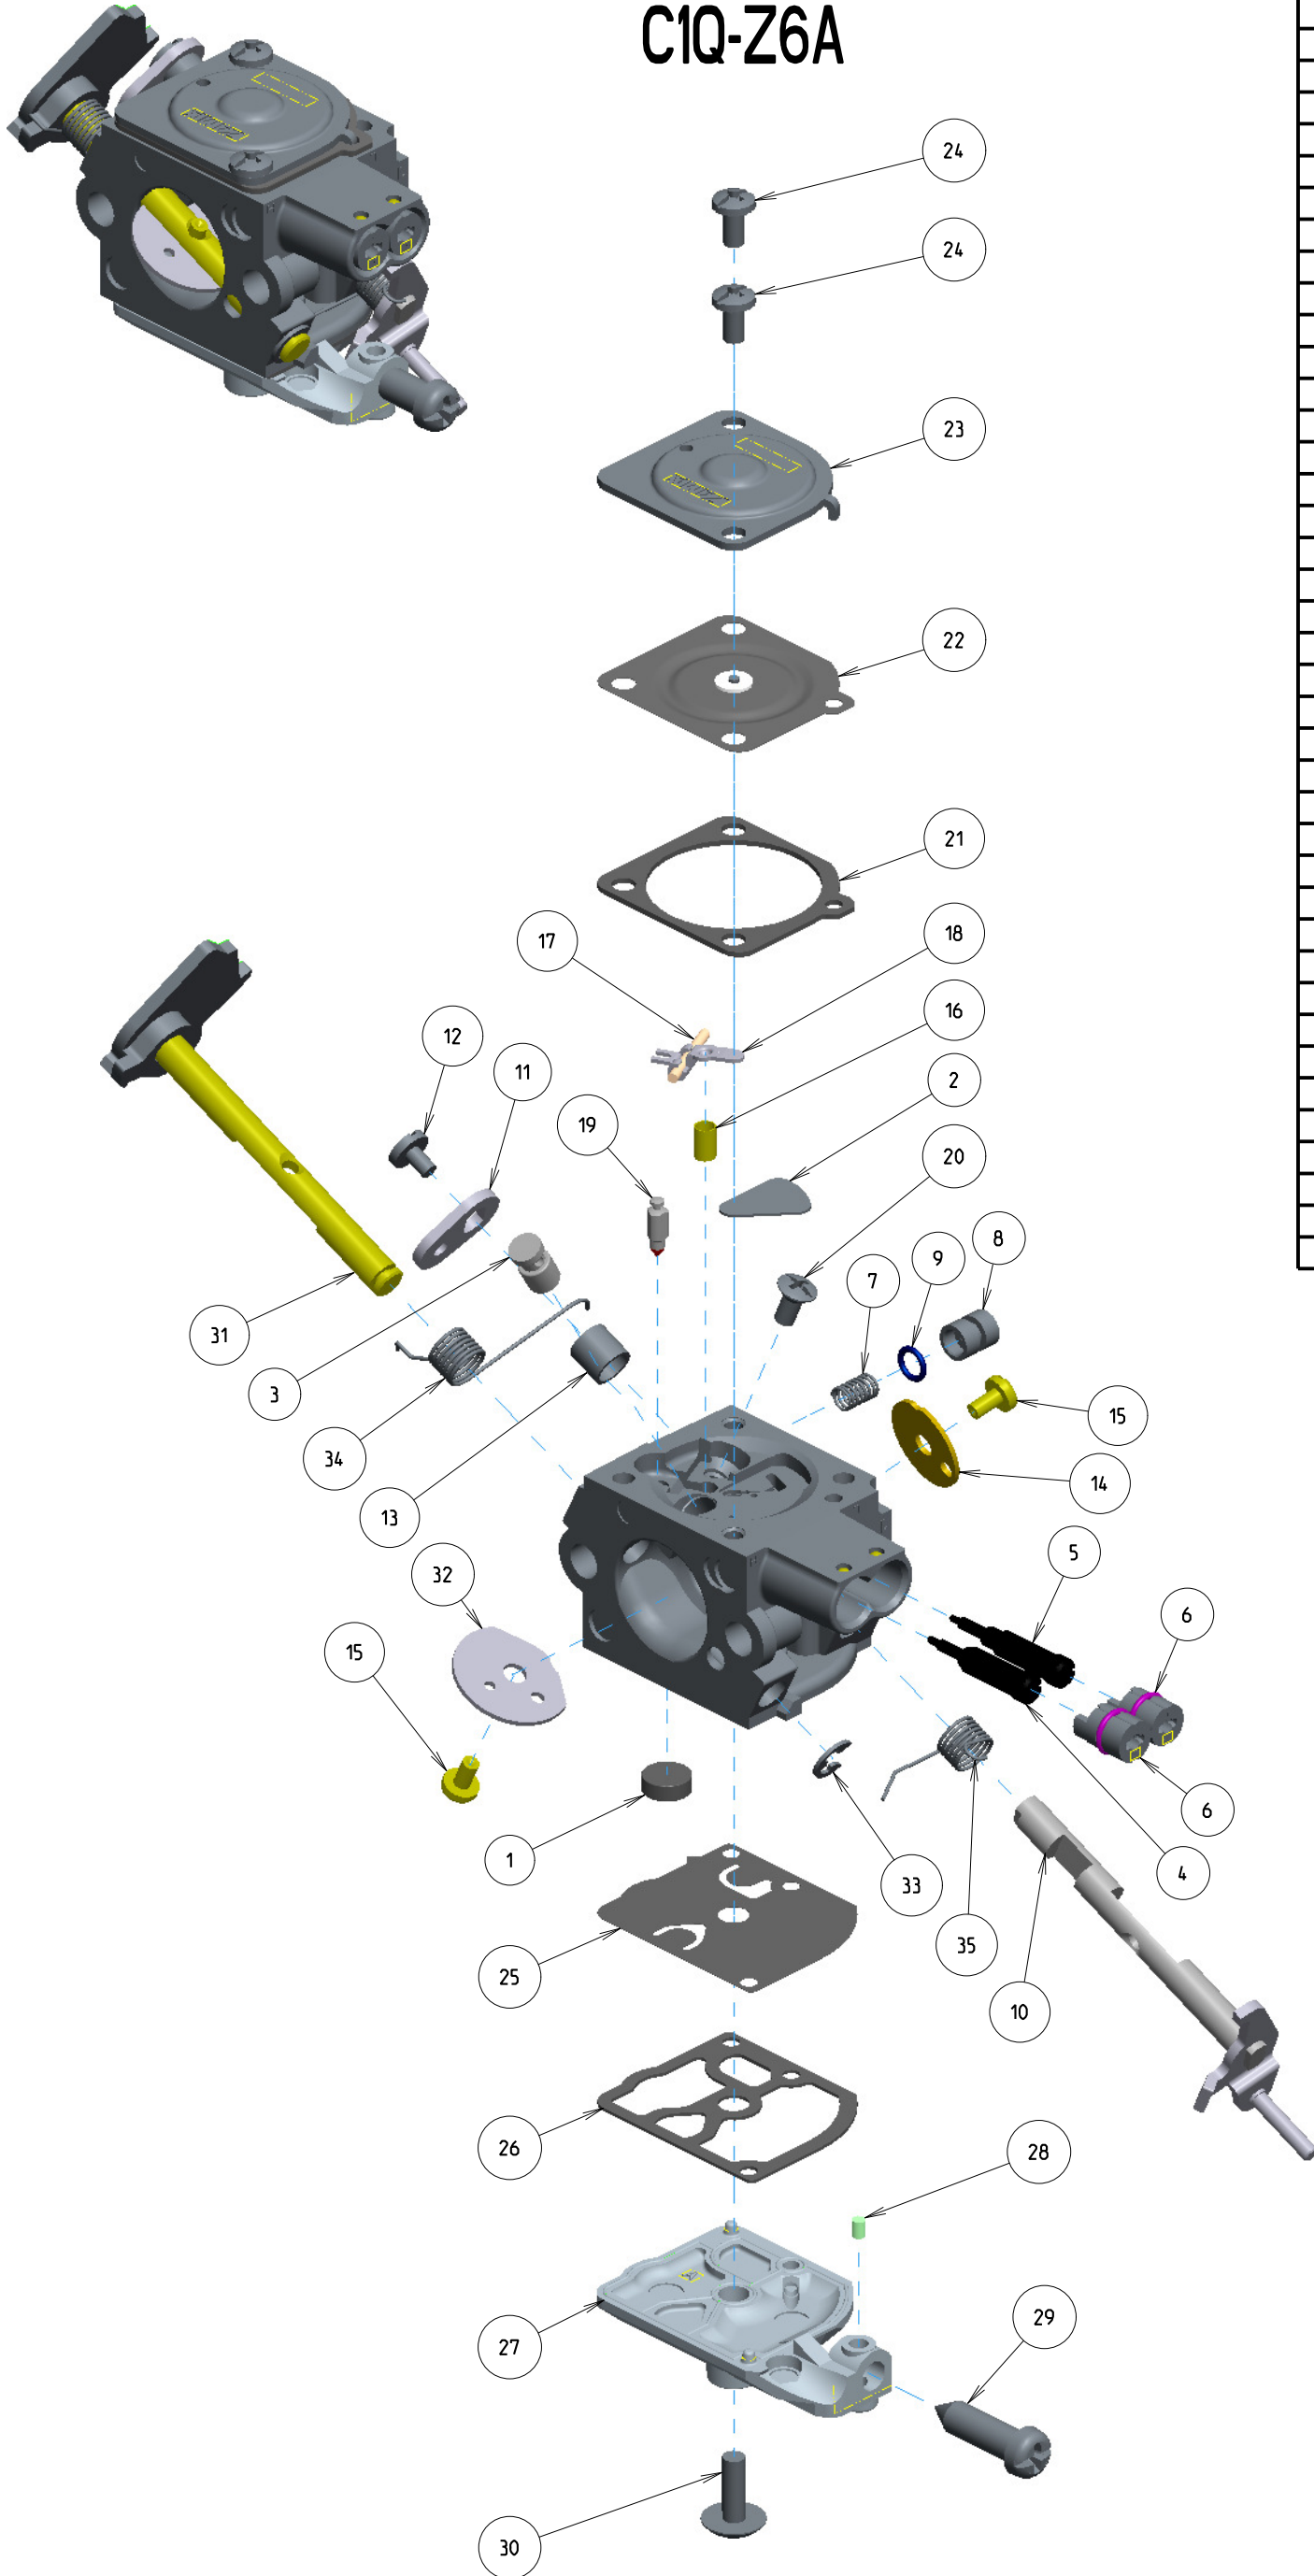

C1Q-Z6A

ITEM	ZAMA PART NR.	DESCRIPTION
	C1Q-Z6A	CARBURETOR ASSEMBLY
	RB-120	REBUILD KIT (1.2.16.17.18.19.21.22.25.26)
	GND-27	GASKET & DIAPHRAGM KIT (21.22.25.26)
	K017039	COVER KIT, PUMP (27.28.29)
1	0004011	STRAINER
2	0005010	PLUG, WELCH
3	A007169	NOZZLE ASS'Y, CHECK VALVE
4	0030211	SCREW, MAIN MIXTURE
5	0031214	SCREW, IDLE MIXTURE
6	K061001	LIMITER, TAMPER KIT
7	0054025	SPRING
8	0053008	PLUNGER
9	195703510	O-RING
10	A011202	SHAFT, ASS'Y THROTTLE
11	0012196	LEVER, THROTTLE
12	17103004	SCREW
13	0052009	COLLAR
14	0014037	VALVE, THROTTLE
15	156030045	SCREW
16	0019009	SPRING, METERING LEVER
17	0021001	PIN
18	0020012	LEVER, METERING
19	0018004	VALVE, INLET NEEDLE
20	14803006	SCREW (METERING LEVER PIN)
21	0016019	GASKET, METERING CHAMBER
22	A015010	DIAPHRAGM ASS'Y, METERING
23	0028022	COVER, METERING
24	17203006	SCREW (WITH SERRATION)
25	0015038	DIAPHRAGM, PUMP
26	0016033	GASKET, PUMP
27	0017025	COVER, PUMP
28	0036001	PIECE, FRICTION
29	0035033	SCREW, THROTTLE ADJUST
30	17004010	SCREW (PUMP COVER)
31	A041100	SHAFT ASS'Y, CHOKE
32	0043007	VALVE, CHOKE
33	19500030	E-RING
34	0013088	SPRING, CHOKE RETURN
35	0013078	SPRING, THROTTLE RETURN