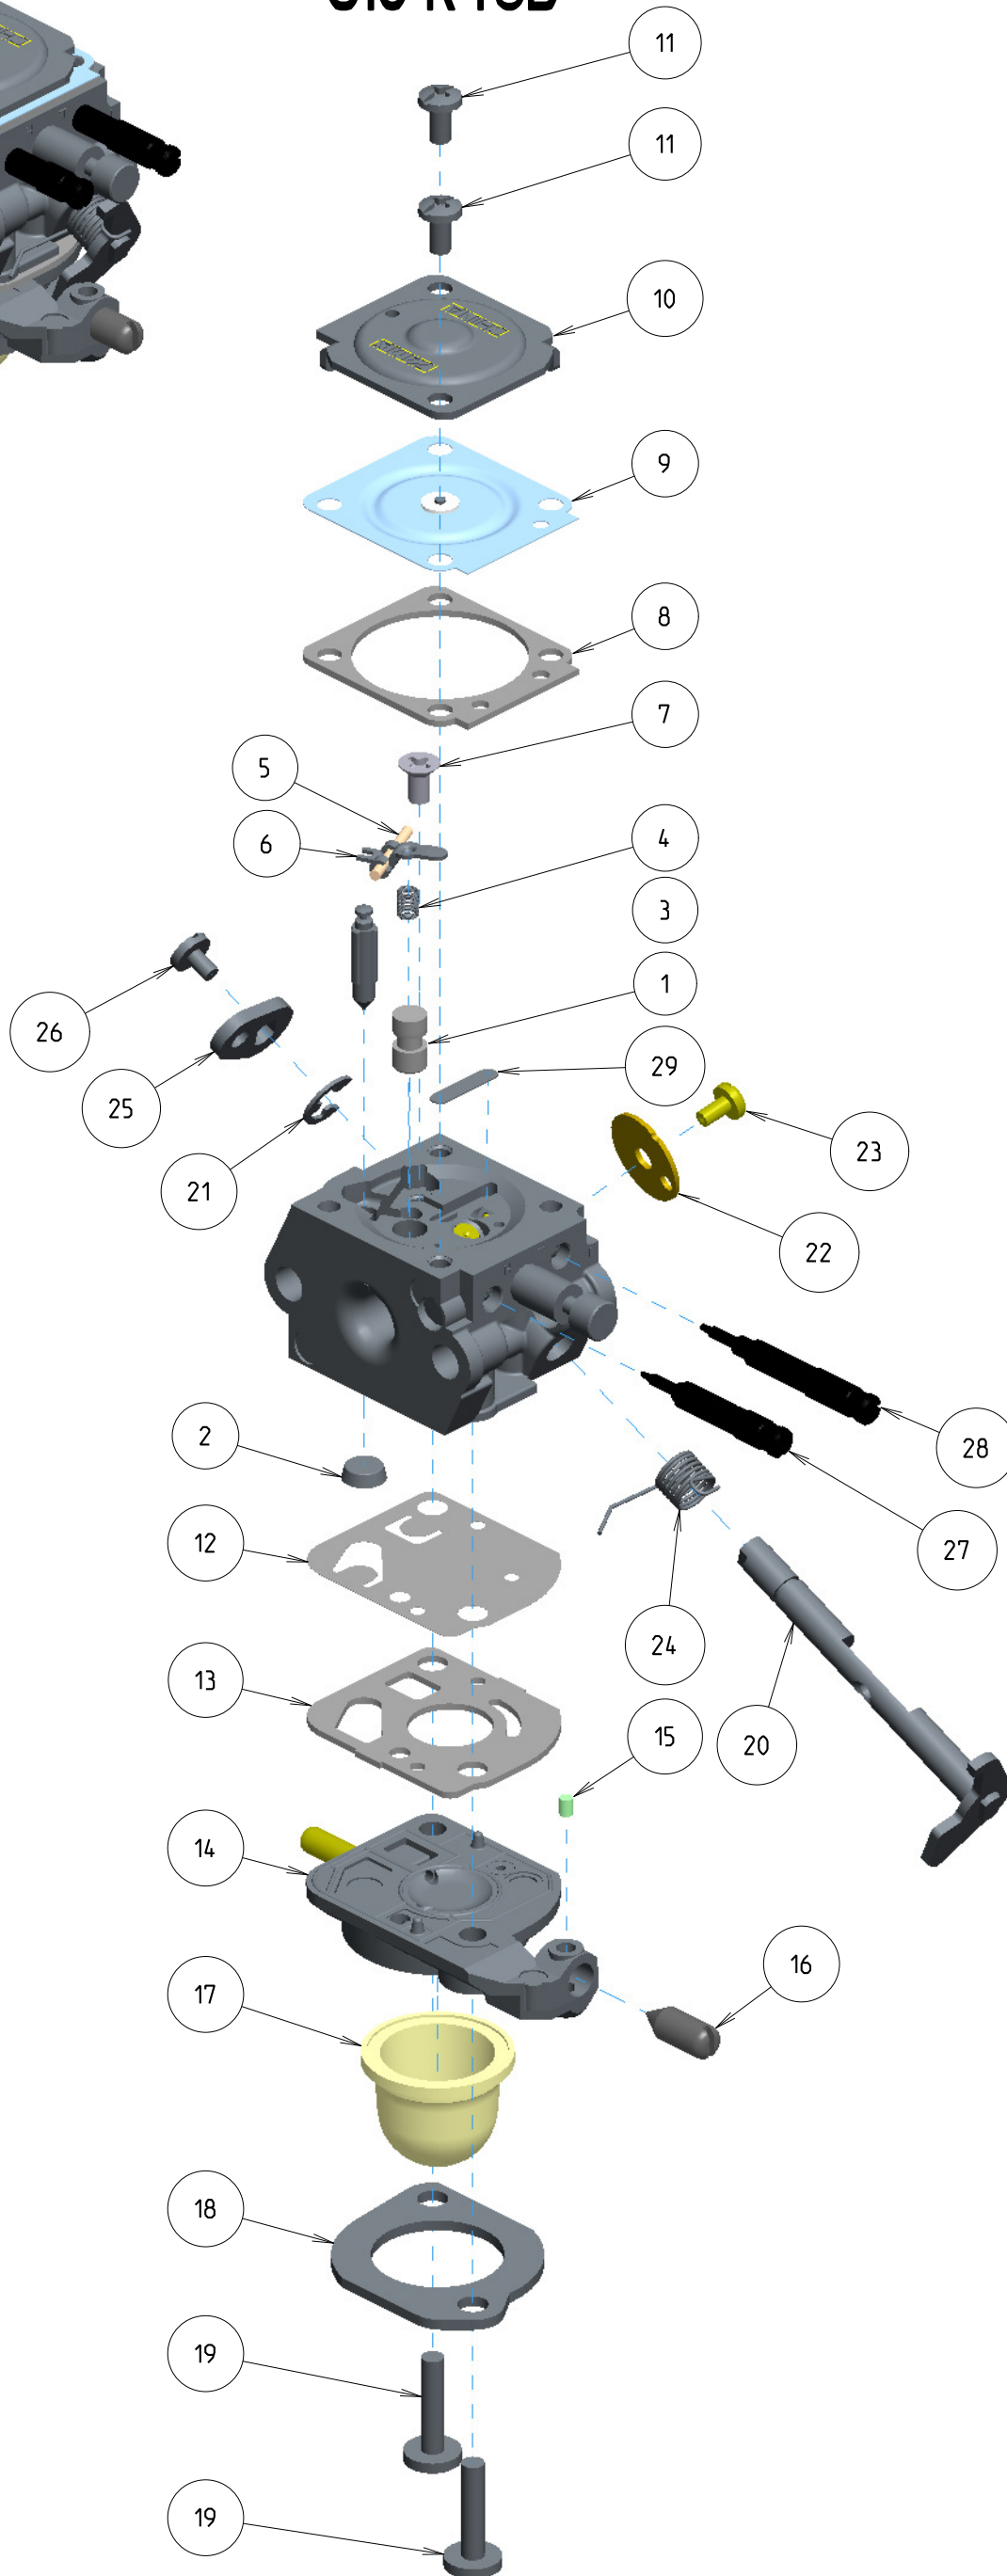

C1U-K43B

ITEM	ZAMA PART NR.	DESCRIPTION
	C1U-K43B	CARBURETOR ASSEMBLY
	RB-208	REBUILD KIT (2,3,4,5,6,8,9,12,13,29)
	GND-123	GASKET & DIAPHRAGM KIT (8,9,12,13)
	K056028	BASE KIT, PRIMER (14,15,16)
	0061007	LIMITER TAMPER RESIST (H)
	0061010	LIMITER TAMPER RESIST (L)
1	A007068	NOZZLE ASS'Y, CHECK VALVE
2	0004004	STRAINER
3	0018002	VALVE, INLET NEEDLE
4	0019005	SPRING, METERING LEVER
5	0021001	PIN
6	0020009	LEVER, METERING
7	14903006	SCREW
8	0016035	GASKET, METERING CHAMBER
9	A015073	DIAPHRAGM ASS'Y, METERING
10	0028023	COVER, METERING
11	17203006	SCREW (WITH SERRATION)
12	0015051	DIAPHRAGM, PUMP
13	0016046	GASKET, PUMP
14	A056089	BASE ASS'Y, PRIMER
15	0036001	PIECE, FRICTION
16	0035023	SCREW, THROTTLE ADJUST
17	0057035	SYRINGE
18	0009015	RETAINER
19	17104015	SCREW
20	A011083	SHAFT ASS'Y THROTTLE
21	19500040	E-RING
22	0014050	VALVE, THROTTLE
23	156030045	SCREW
24	0013038	SPRING, THROTTLE RETURN
25	0012094	LEVER, THROTTLE
26	17103004	SCREW
27	0030117	SCREW, MAIN MIXTURE
28	0031170	SCREW, IDLE MIXTURE
29	0005004	PLUG, WELCH