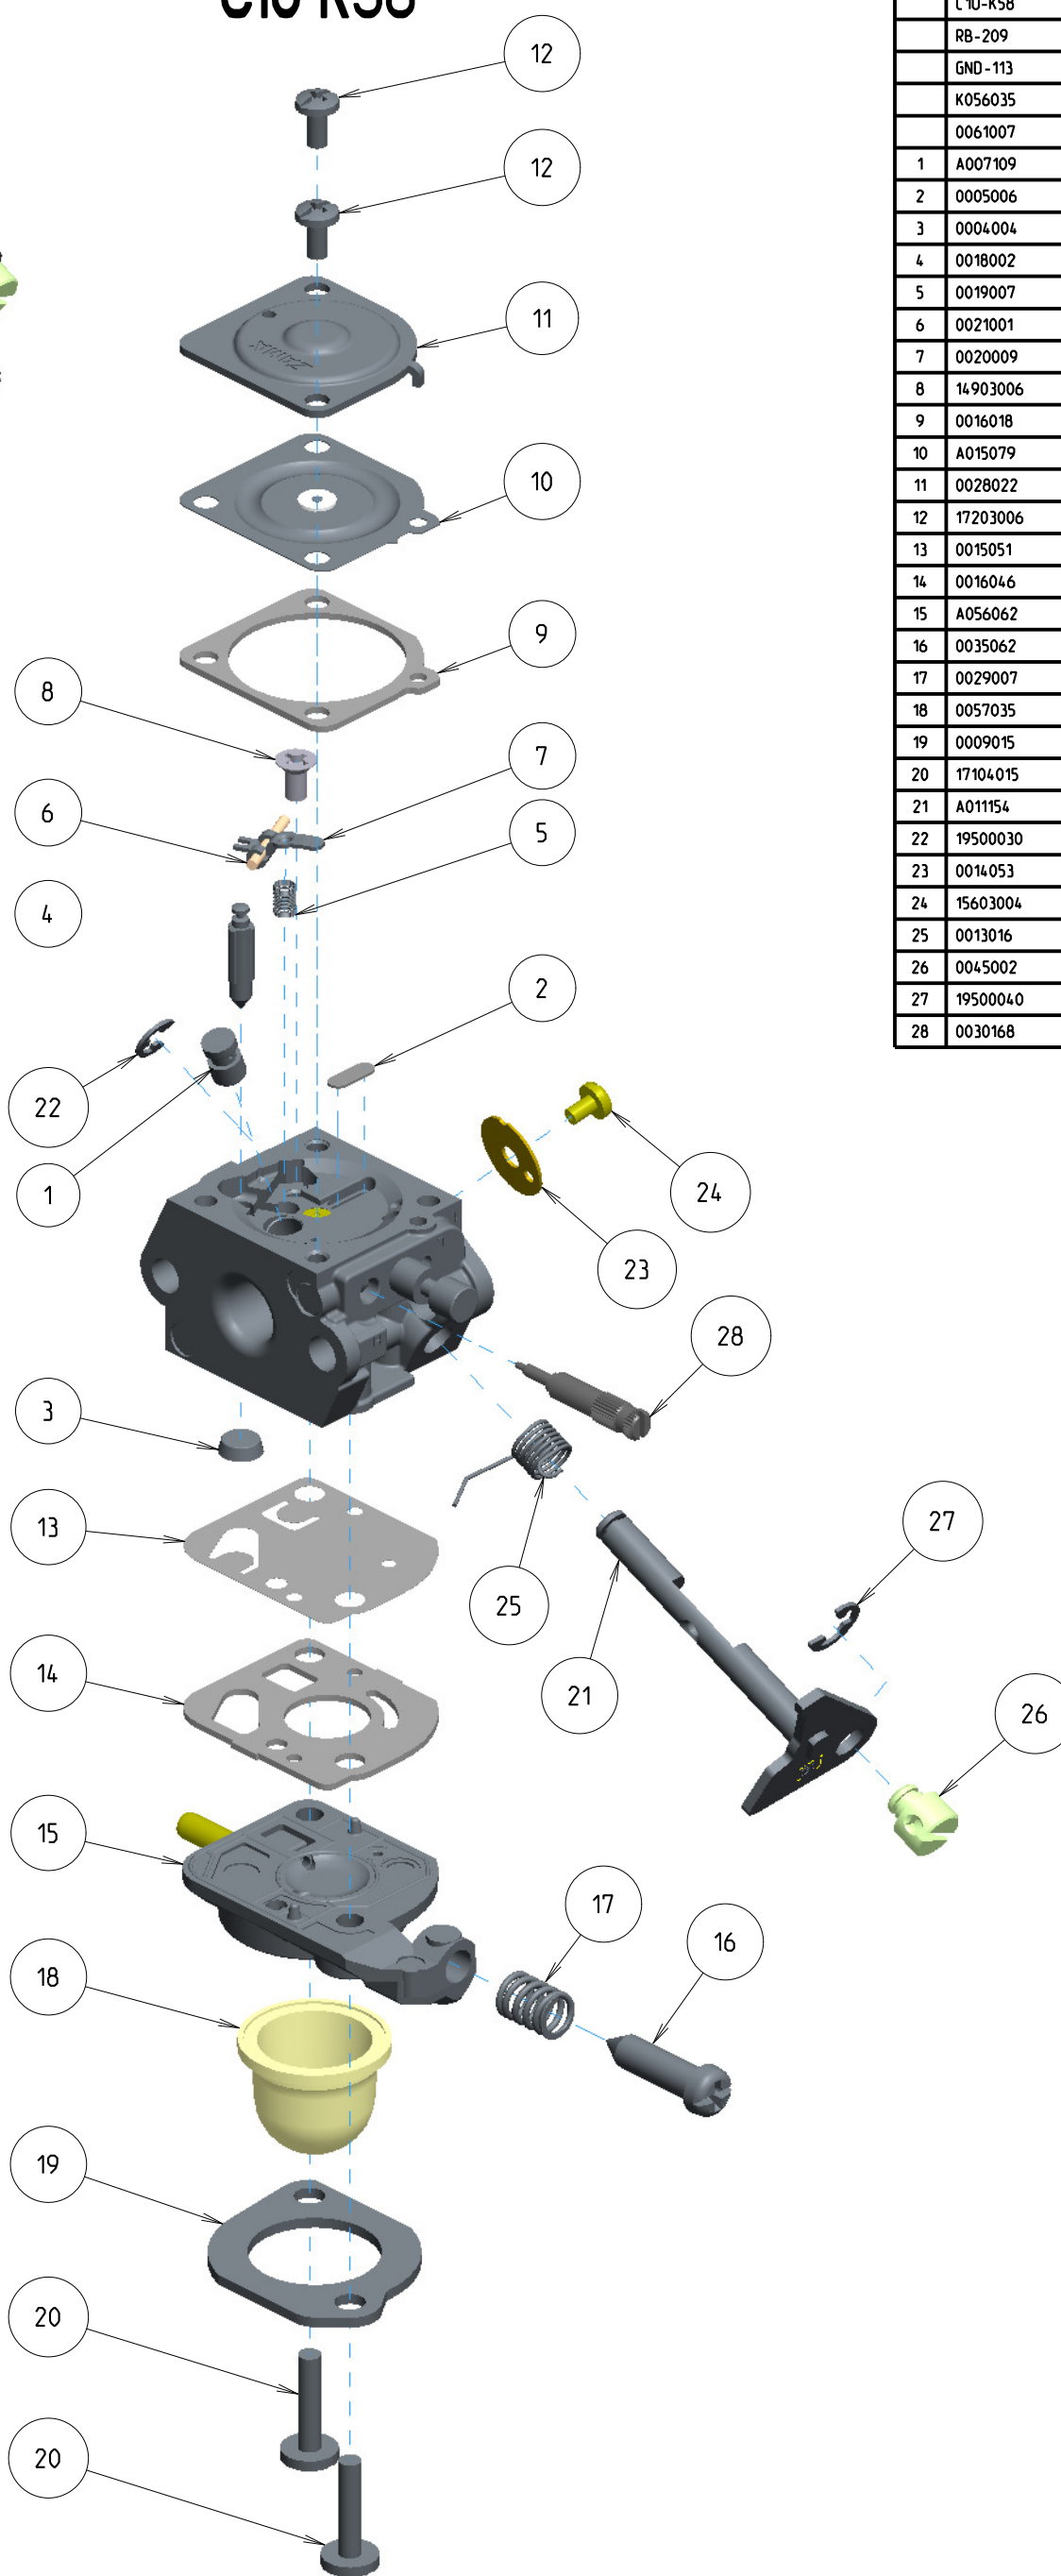

C1U-K58

ITEM	ZAMA PART NR.	DESCRIPTION
	C1U-K58	CARBURETOR ASSEMBLY
	RB-209	REBUILD KIT (2,3,4,5,6,7,9,10,13,14)
	GND-113	GASKET & DIAPHRAGM KIT (9,10,13,14)
	K056035	BASE KIT, PRIMER (15,16,17)
	0061007	LIMITER TAMPER RESIST (H)
1	A007109	NOZZLE ASS'Y, CHECK VALVE
2	0005006	PLUG,WELCH
3	0004004	STRAINER
4	0018002	VALVE,INLET NEEDLE
5	0019007	SPRING, METERING LEVER
6	0021001	PIN
7	0020009	LEVER, METERING
8	14903006	SCREW
9	0016018	GASKET,METERING CHAMBER
10	A015079	DIAPHRAGM ASS'Y, METERING
11	0028022	COVER, METERING
12	17203006	SCREW (WITH SERRATION)
13	0015051	DIAPHRAGM, PUMP
14	0016046	GASKET, PUMP
15	A056062	BASE ASS'Y, PRIMER
16	0035062	SCREW, THROTTLE ADJUST
17	0029007	SPRING, ADJUST SCREW
18	0057035	SYRINGE
19	0009015	RETAINER
20	17104015	SCREW
21	A011154	SHAFT ASS'Y THROTTLE
22	19500030	E-RING
23	0014053	VALVE, THROTTLE
24	15603004	SCREW
25	0013016	SPRING, THROTTLE RETURN
26	0045002	POST
27	19500040	E-RING
28	0030168	SCREW,MAIN MIXTURE