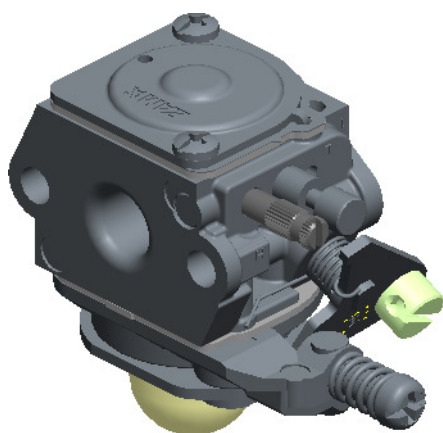

C1U-K58

ITEM	ZAMA PART NR.	DESCRIPTION
	C1U-K58	CARBURETOR ASSEMBLY
	RB-209	REBUILD KIT (2,3,4,5,6,7,9,10,13,14)
	GND-113	GASKET & DIAPHRAGM KIT (9,10,13,14)
	K056035	BASE KIT, PRIMER (15,16,17)
	0061007	LIMITER TAMPER RESIST (H)
1	A007109	NOZZLE ASS'Y, CHECK VALVE
2	0005006	PLUG,WELCH
3	0004004	STRAINER
4	0018002	VALVE,INLET NEEDLE
5	0019007	SPRING, METERING LEVER
6	0021001	PIN
7	0020009	LEVER, METERING
8	14903006	SCREW
9	0016018	GASKET,METERING CHAMBER
10	A015079	DIAPHRAGM ASS'Y, METERING
11	0028022	COVER, METERING
12	17203006	SCREW (WITH SERRATION)
13	0015051	DIAPHRAGM, PUMP
14	0016046	GASKET, PUMP
15	A056062	BASE ASS'Y, PRIMER
16	0035062	SCREW, THROTTLE ADJUST
17	0029007	SPRING, ADJUST SCREW
18	0057035	SYRINGE
19	0009015	RETAINER
20	17104015	SCREW
21	A011154	SHAFT ASS'Y THROTTLE
22	19500030	E-RING
23	0014053	VALVE, THROTTLE
24	15603004	SCREW
25	0013016	SPRING, THROTTLE RETURN
26	0045002	POST
27	19500040	E-RING
28	0030168	SCREW,MAIN MIXTURE