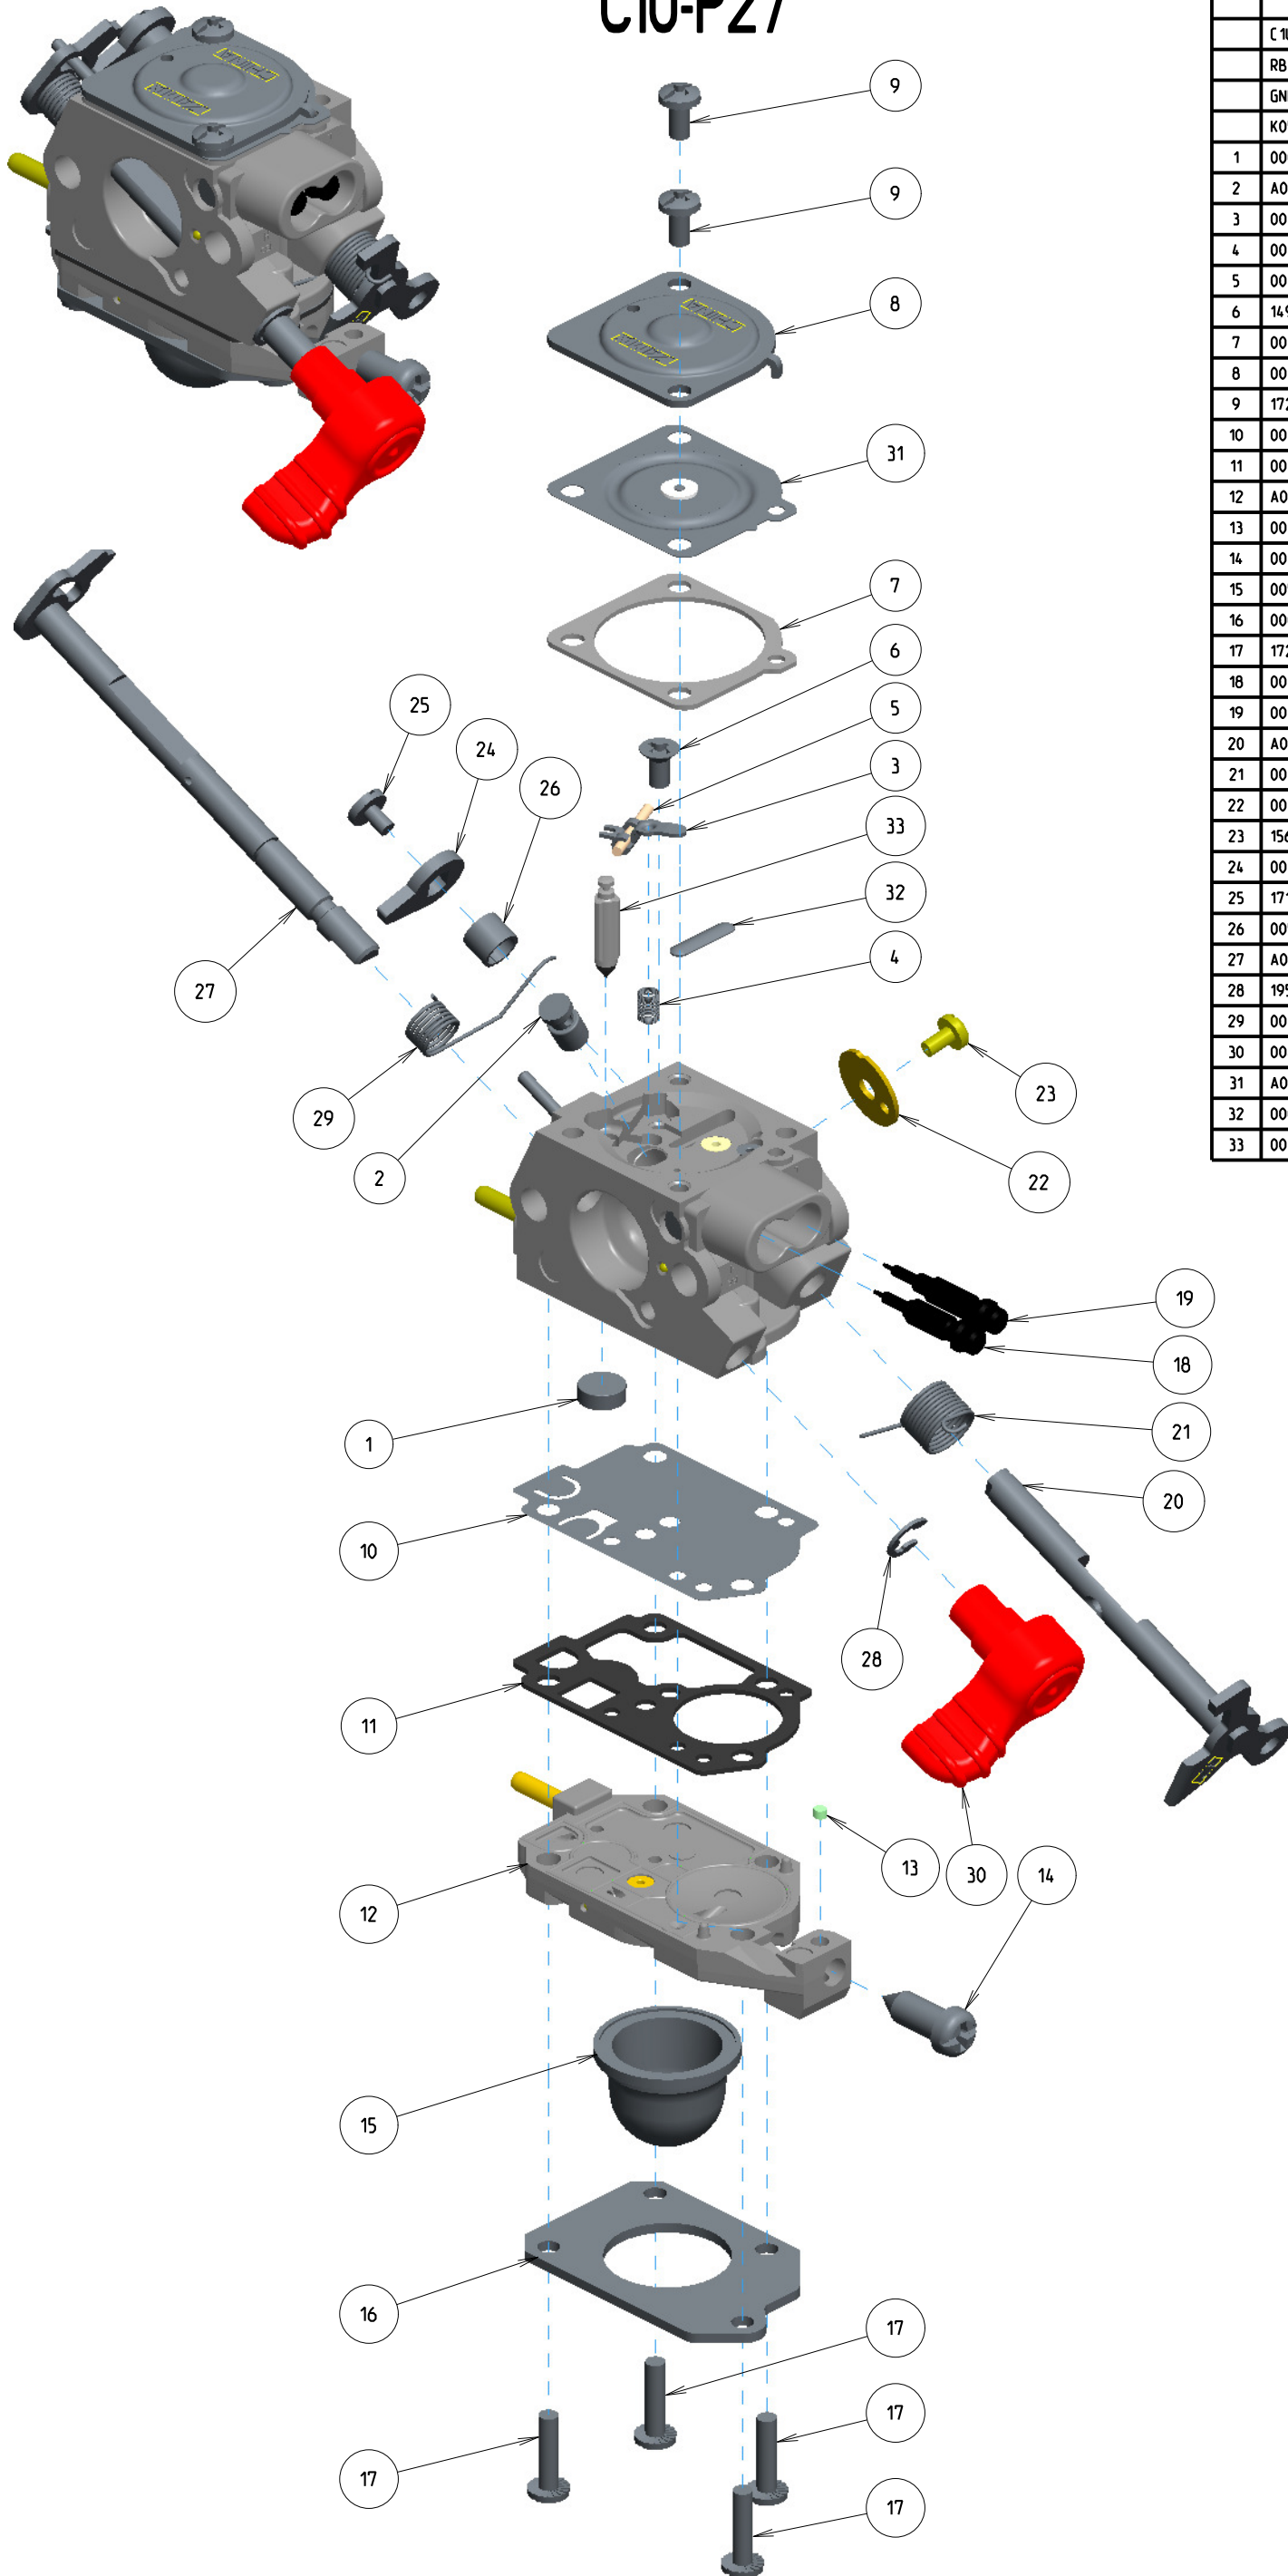

C1U-P27

ITEM	ZAMA PART NR.	DESCRIPTION
	C1U-P27	CARBURETOR ASSEMBLY
	RB-156	REBUILD KIT (1.3.4.5.7.10.11.31.32.33)
	GND-77	GASKET & DIAPHRAGM KIT (7.10.11.31)
	K056046	BASE KIT, PRIMER (12.13.14)
1	0004011	STRAINER
2	A007268	NOZZLE ASS'Y, CHECK VALVE
3	0020009	LEVER, METERING
4	0019002	SPRING, METERING LEVER
5	0021001	PIN
6	14903006	SCREW
7	0016019	GASKET, METERING CHAMBER
8	0028022	COVER, METERING
9	17203006	SCREW (WITH SERRATION)
10	0015103	DIAPHRAGM, PUMP
11	0016091	GASKET, PUMP
12	A056129	BASE ASS'Y, PRIMER
13	0036001	PIECE, FRICTION
14	0035035	SCREW, THROTTLE ADJUST
15	0057701	SYRINGE
16	0009084	RETAINER, SYRINGE
17	17203012	SCREW
18	0030269	SCREW, MAIN MIXTURE
19	0031263	SCREW, IDLE MIXTURE
20	A011281	SHAFT ASS'Y, THROTTLE
21	0013712	SPRING, THROTTLE RETURN
22	0014103	VALVE, THROTTLE
23	156030045	SCREW
24	0012322	LEVER, THROTTLE
25	17103004	SCREW
26	0052006	COLLAR
27	A041139	SHAFT ASS'Y, CHOKE
28	19500035	E-RING
29	0013085	SPRING, CHOKE RETURN
30	0042196A	LEVER, CHOKE
31	A015010	DIAPHRAGM ASS'Y, METERING
32	0005004	PLUG, WELCH
33	0018002	VALVE, INLET NEEDLE