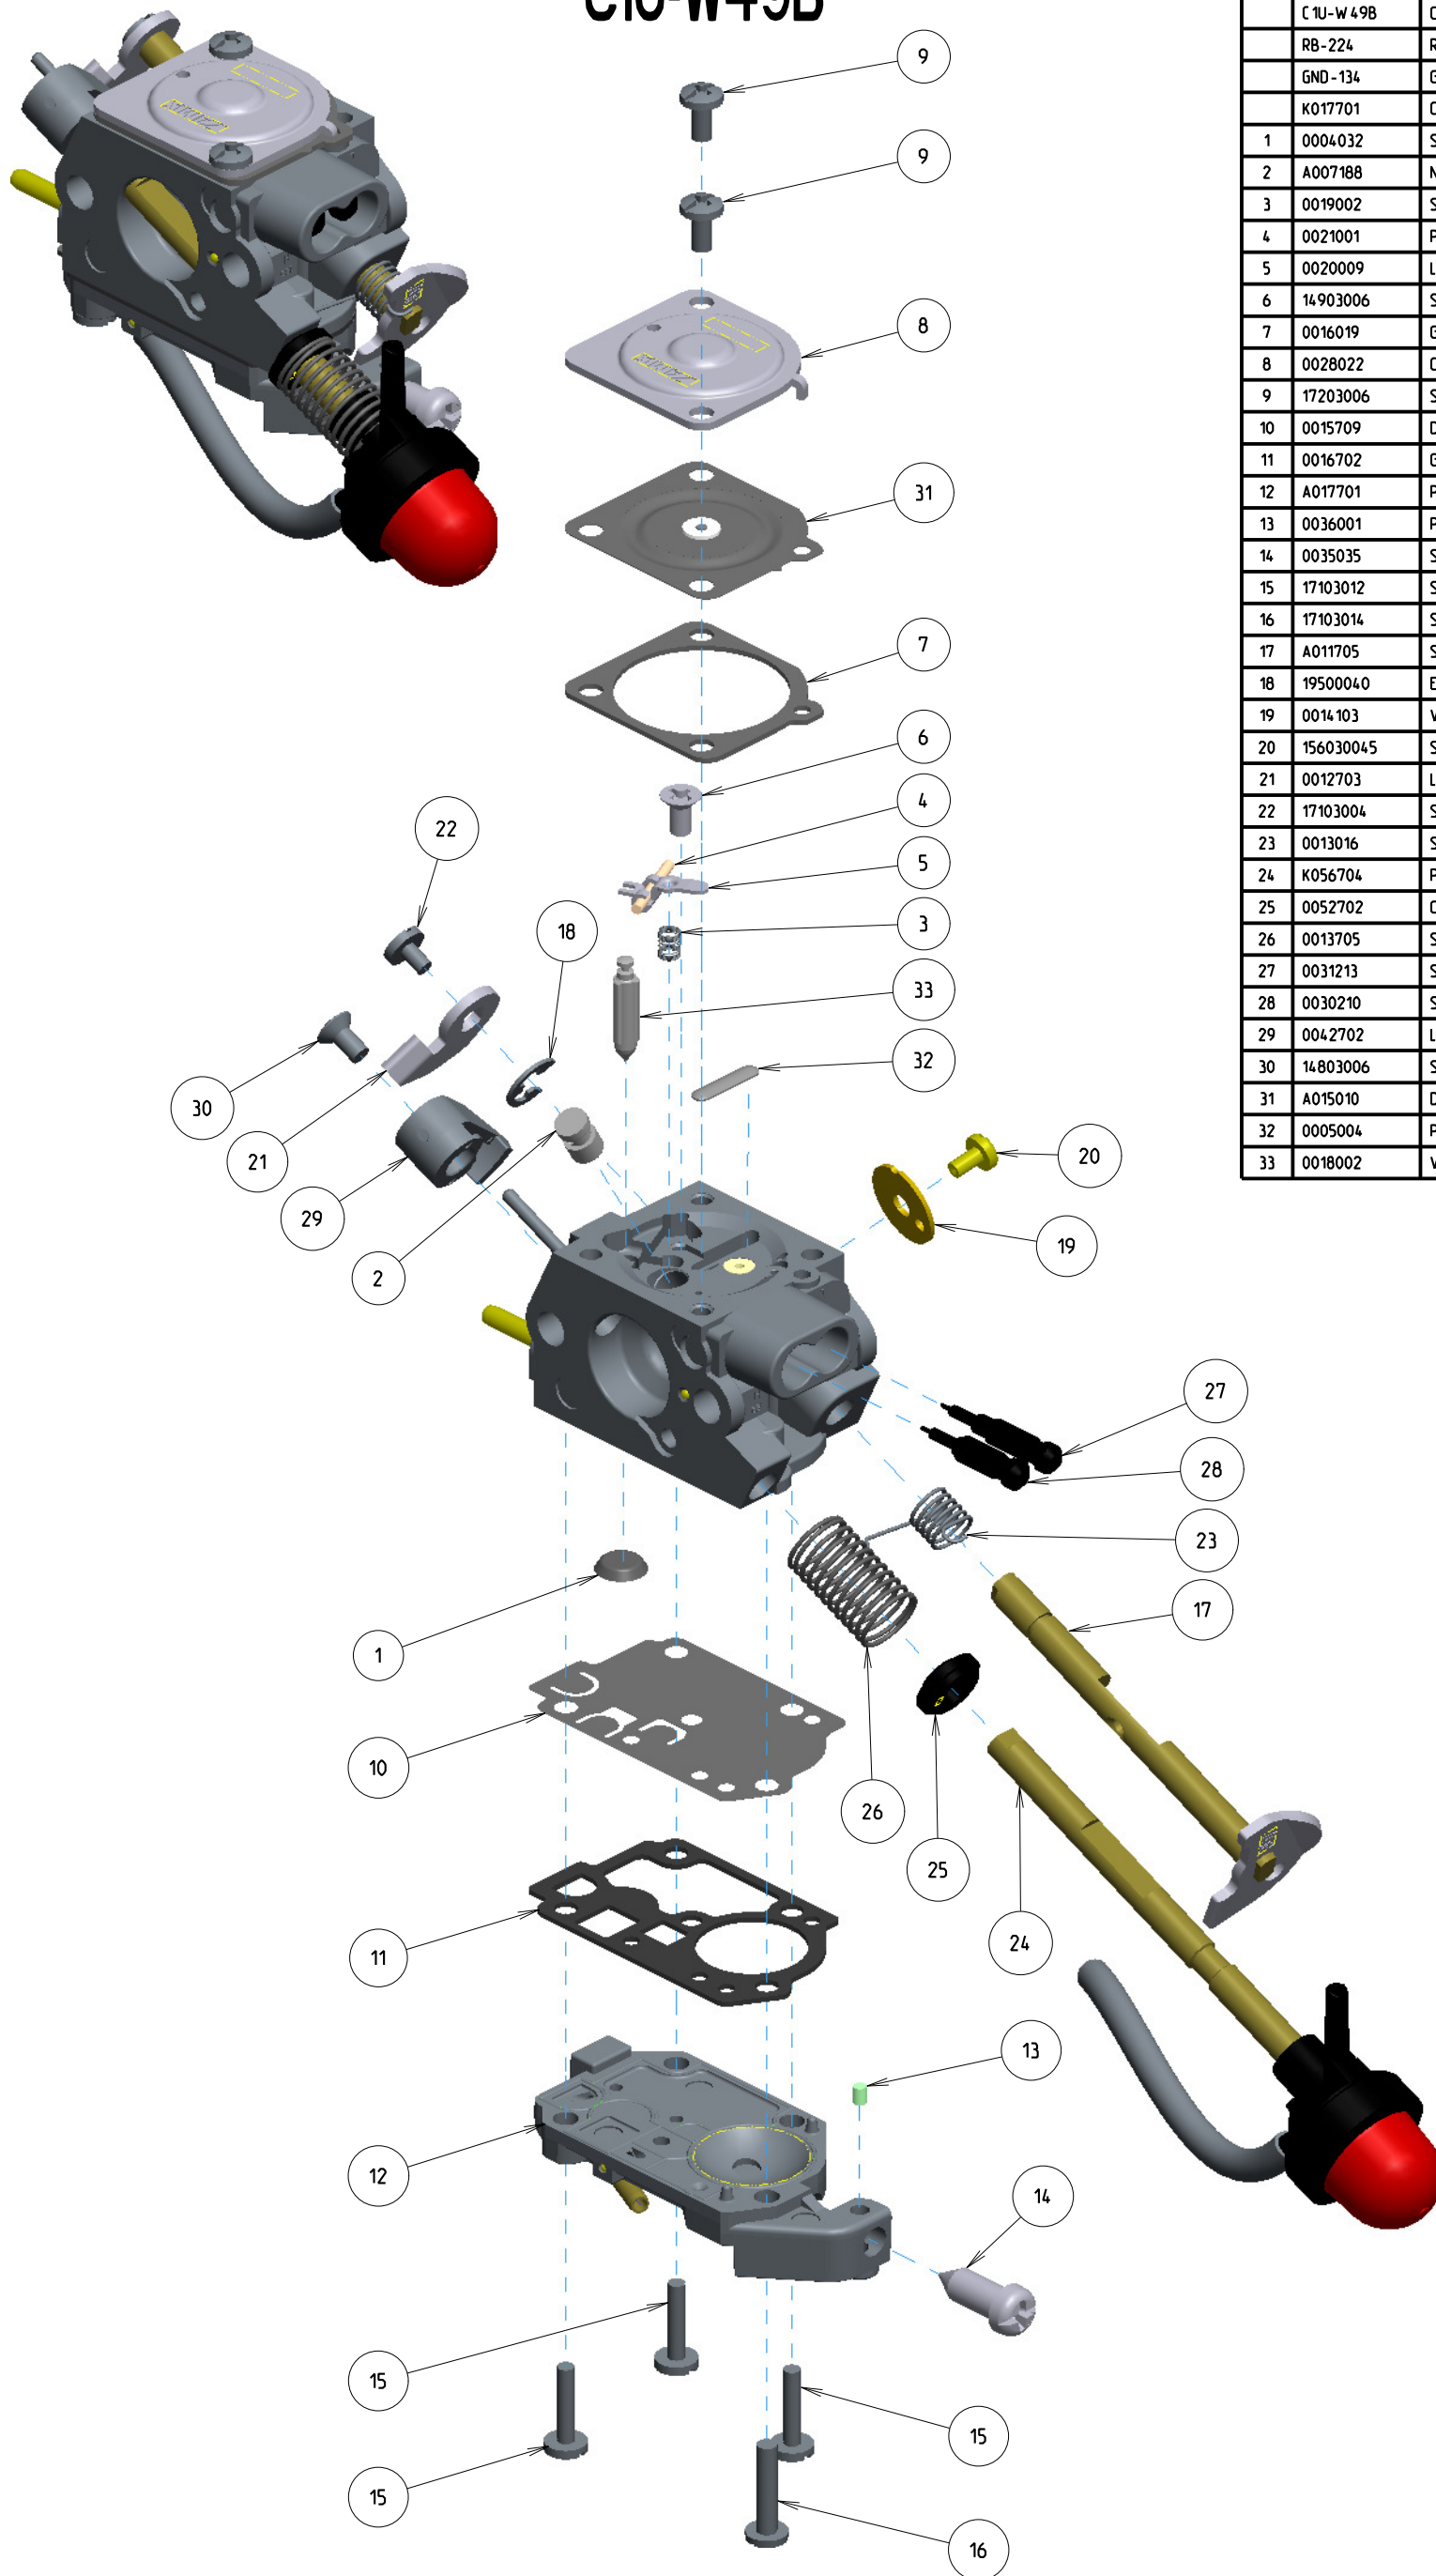

C1U-W49B

ITEM	ZAMA PART NR.	DESCRIPTION
	C1U-W49B	CARBURETOR ASSEMBLY
	RB-224	REBUILD KIT (1,3,4,5,7,10,11,31,32,33)
	GND-134	GASKET & DIAPHRAGM KIT (7,10,11,31)
	K017701	COVER KIT, PUMP (12,13,14)
1	0004032	STRAINER
2	A007188	NOZZLE ASS'Y, CHECK VALVE
3	0019002	SPRING, METERING LEVER
4	0021001	PIN
5	0020009	LEVER, METERING
6	14903006	SCREW
7	0016019	GASKET, METERING CHAMBER
8	0028022	COVER, METERING
9	17203006	SCREW (WITH SERRATION)
10	0015709	DIAPHRAGM, PUMP
11	0016702	GASKET, PUMP
12	A017701	PUMP COVER, ASSY
13	0036001	PIECE, FRICTION
14	0035035	SCREW, THROTTLE ADJUST
15	17103012	SCREW
16	17103014	SCREW
17	A011705	SHAFT ASS'Y, THROTTLE
18	19500040	E-RING
19	0014103	VALVE, THROTTLE
20	156030045	SCREW
21	0012703	LEVER, THROTTLE
22	17103004	SCREW
23	0013016	SPRING, THROTTLE RETURN
24	K056704	PRIMER KIT, EXTERNAL
25	0052702	COLLAR
26	0013705	SPRING, CHOKE RETURN
27	0031213	SCREW, IDLE MIXTURE
28	0030210	SCREW, MAIN MIXTURE
29	0042702	LEVER, CHOKE
30	14803006	SCREW (METERING LEVER PIN)
31	A015010	DIAPHRAGM ASS'Y, METERING
32	0005004	PLUG, WELCH
33	0018002	VALVE, INLET NEEDLE