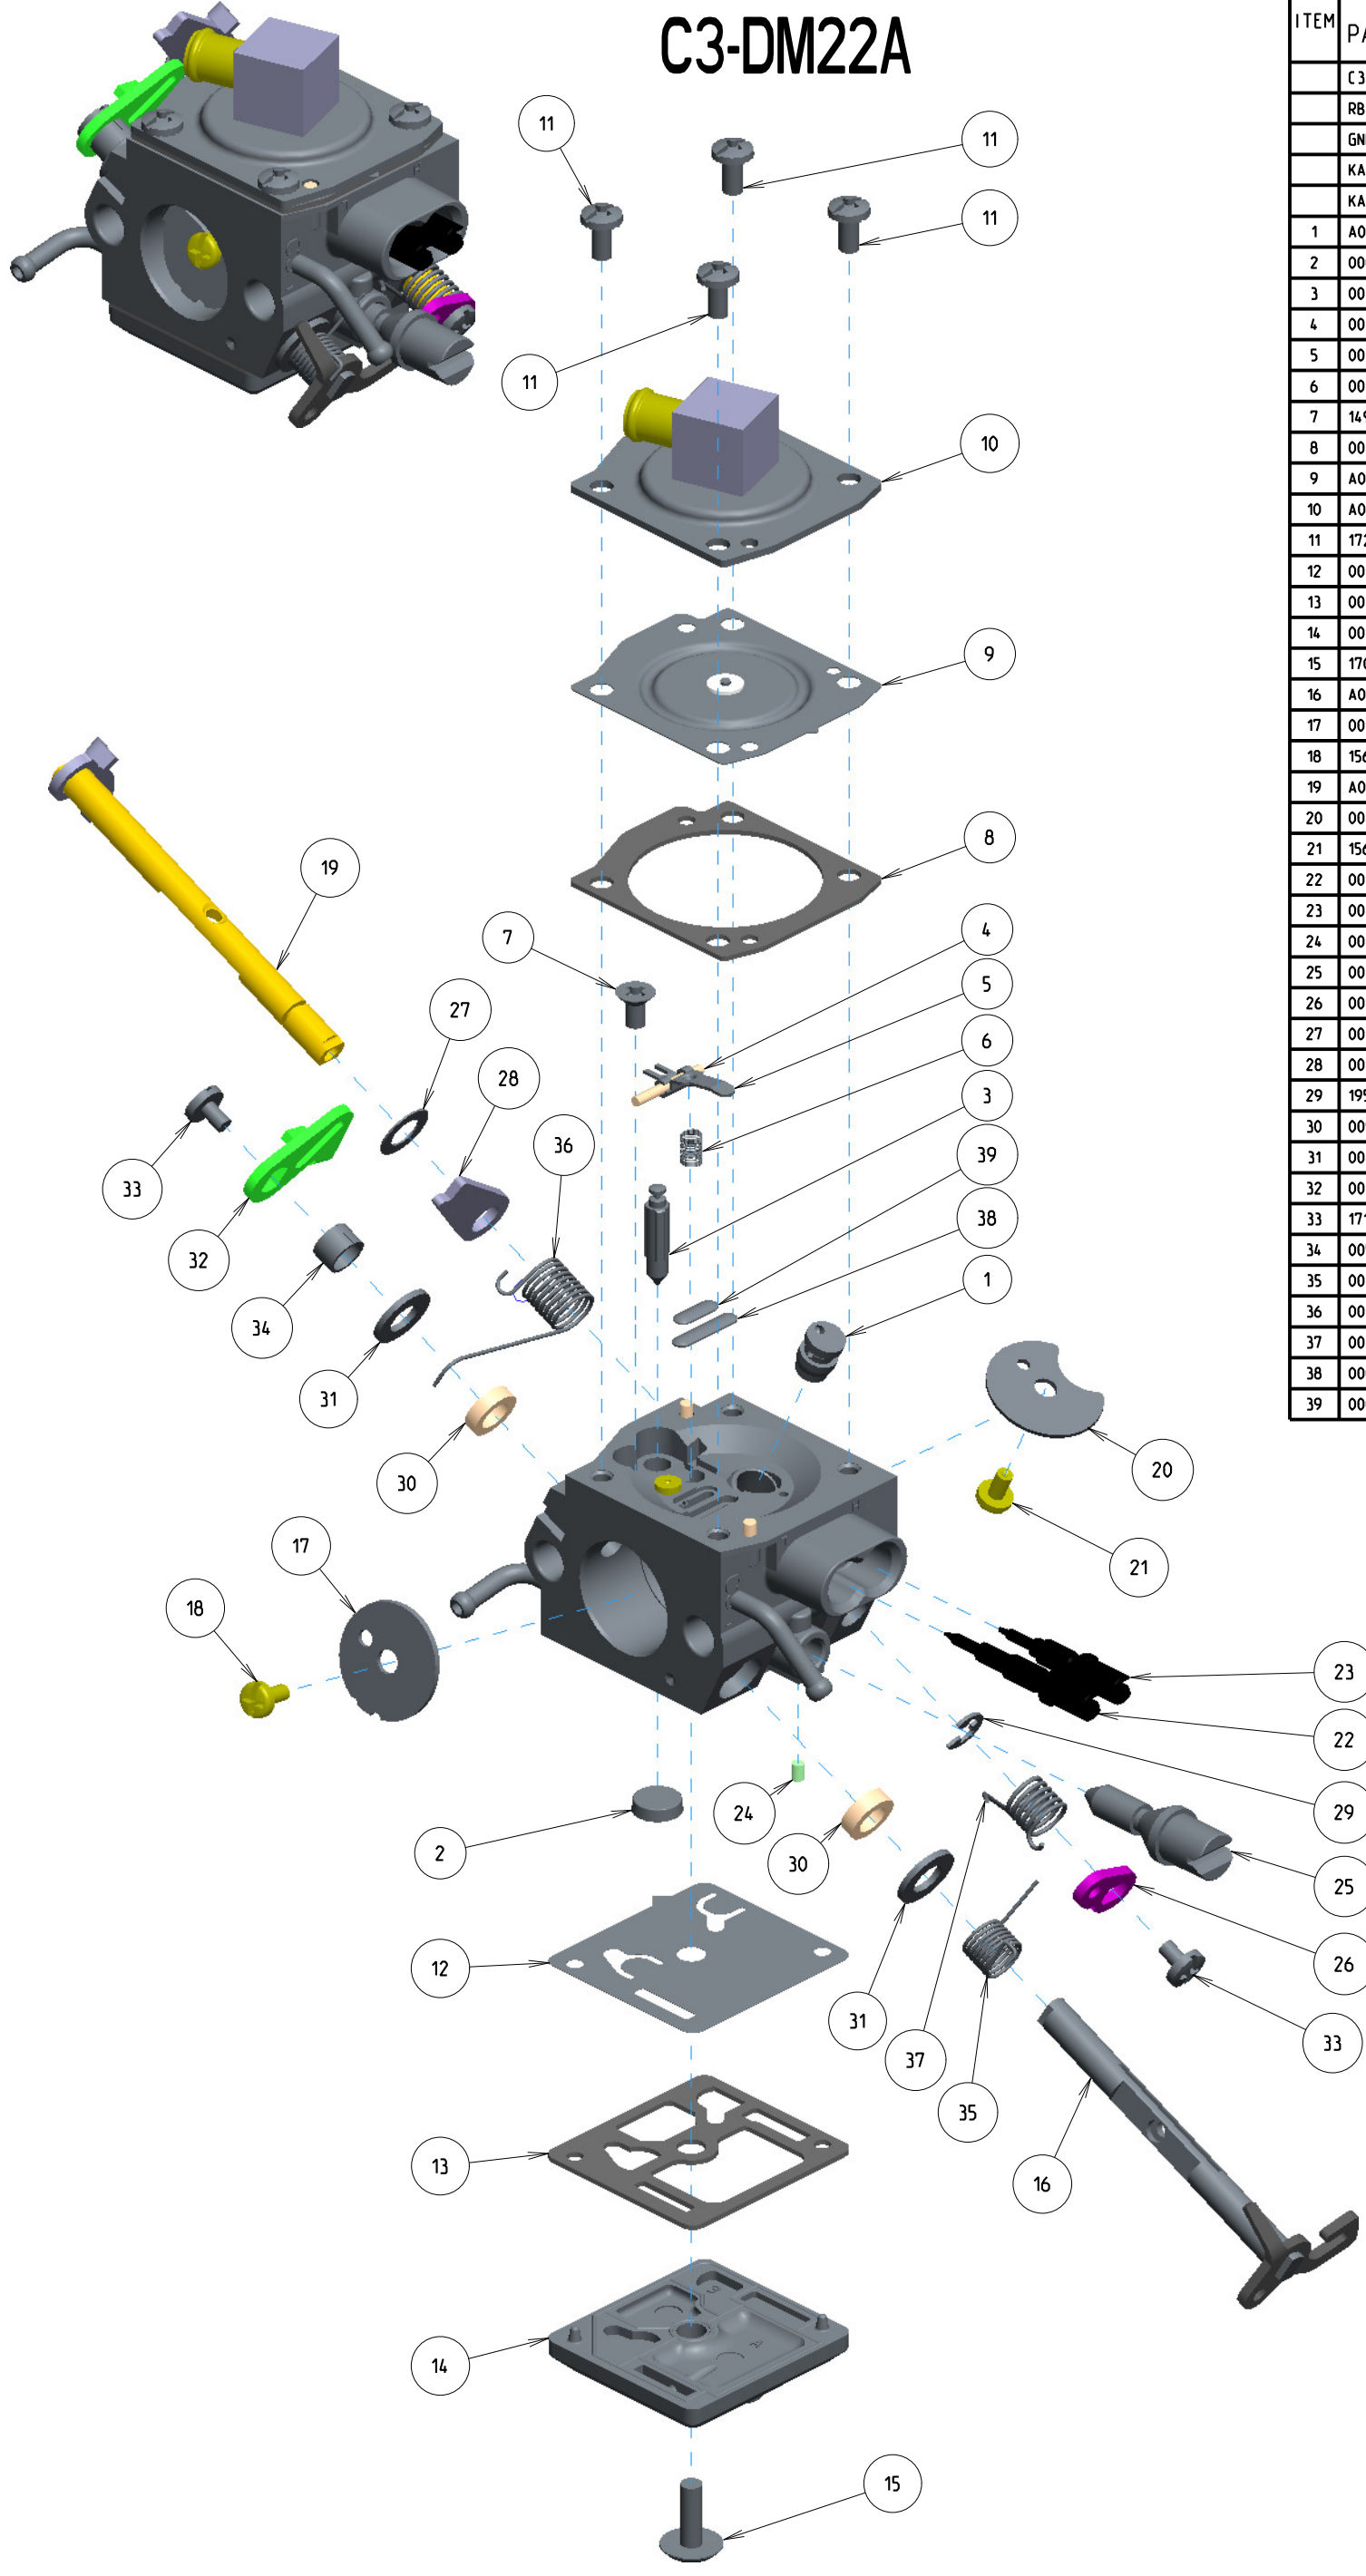

C3-DM22A

ITEM	ZAMA PART NR.	DESCRIPTION
	C3-DM22A	CARBURETOR ASSEMBLY
	RB-235	REBUILD KIT (2,3,4,5,6,8,9,12,13,38,39)
	GND-142	GASKET & DIAPHRAGM KIT (8,9,12,13)
	KA11014	THROTTLE KIT (16,17,18,30,31,32,33,34,35)
	KA41014	CHOKE KIT (19,20,21,26,27,28,29,33,36,37)
1	A007706	NOZZLE ASS'Y, CHECK VALVE
2	0004011	STRAINER
3	0018002	VALVE, INLET NEEDLE
4	0021001	PIN
5	0020033	LEVER, METERING
6	0019036	SPRING, METERING LEVER
7	149030055	SCREW (METERING PIN)
8	0016042	GASKET, METERING CHAMBER
9	A015063	DIAPHRAGM ASS'Y, METERING
10	A028701	COVER, ASS'Y METERING CHAMBER
11	17203006	SCREW (WITH SERRATION)
12	0015049	DIAPHRAGM, PUMP
13	0016032	GASKET, PUMP
14	0017705	COVER, PUMP
15	17004010	SCREW (PUMP COVER)
16	A011708	SHAFT, ASS'Y THROTTLE
17	0014113	VALVE, THROTTLE
18	156030055	SCREW
19	A041703	SHAFT, ASS'Y CHOKE
20	0043702	VALVE, CHOKE
21	156030045	SCREW
22	0031710	SCREW, IDLE MIXTURE
23	0030715	SCREW, MAIN MIXTURE
24	0036001	PIECE, FRICTION
25	0035072	SCREW, THROTTLE ADJUST
26	0042710	LEVER, CHOKE
27	0026037	WASHER
28	0042712	LEVER, CHOKE
29	19500030	E-RING
30	0093002	FELT
31	0026701	WASHER
32	0012709	LEVER, THROTTLE
33	17103004	SCREW
34	0052004	COLLAR
35	0013018	SPRING, THROTTLE RETURN
36	0013713	SPRING, CHOKE RETURN
37	0013027	SPRING, RETURN
38	0005004	PLUG, WELCH
39	0005006	PLUG, WELCH