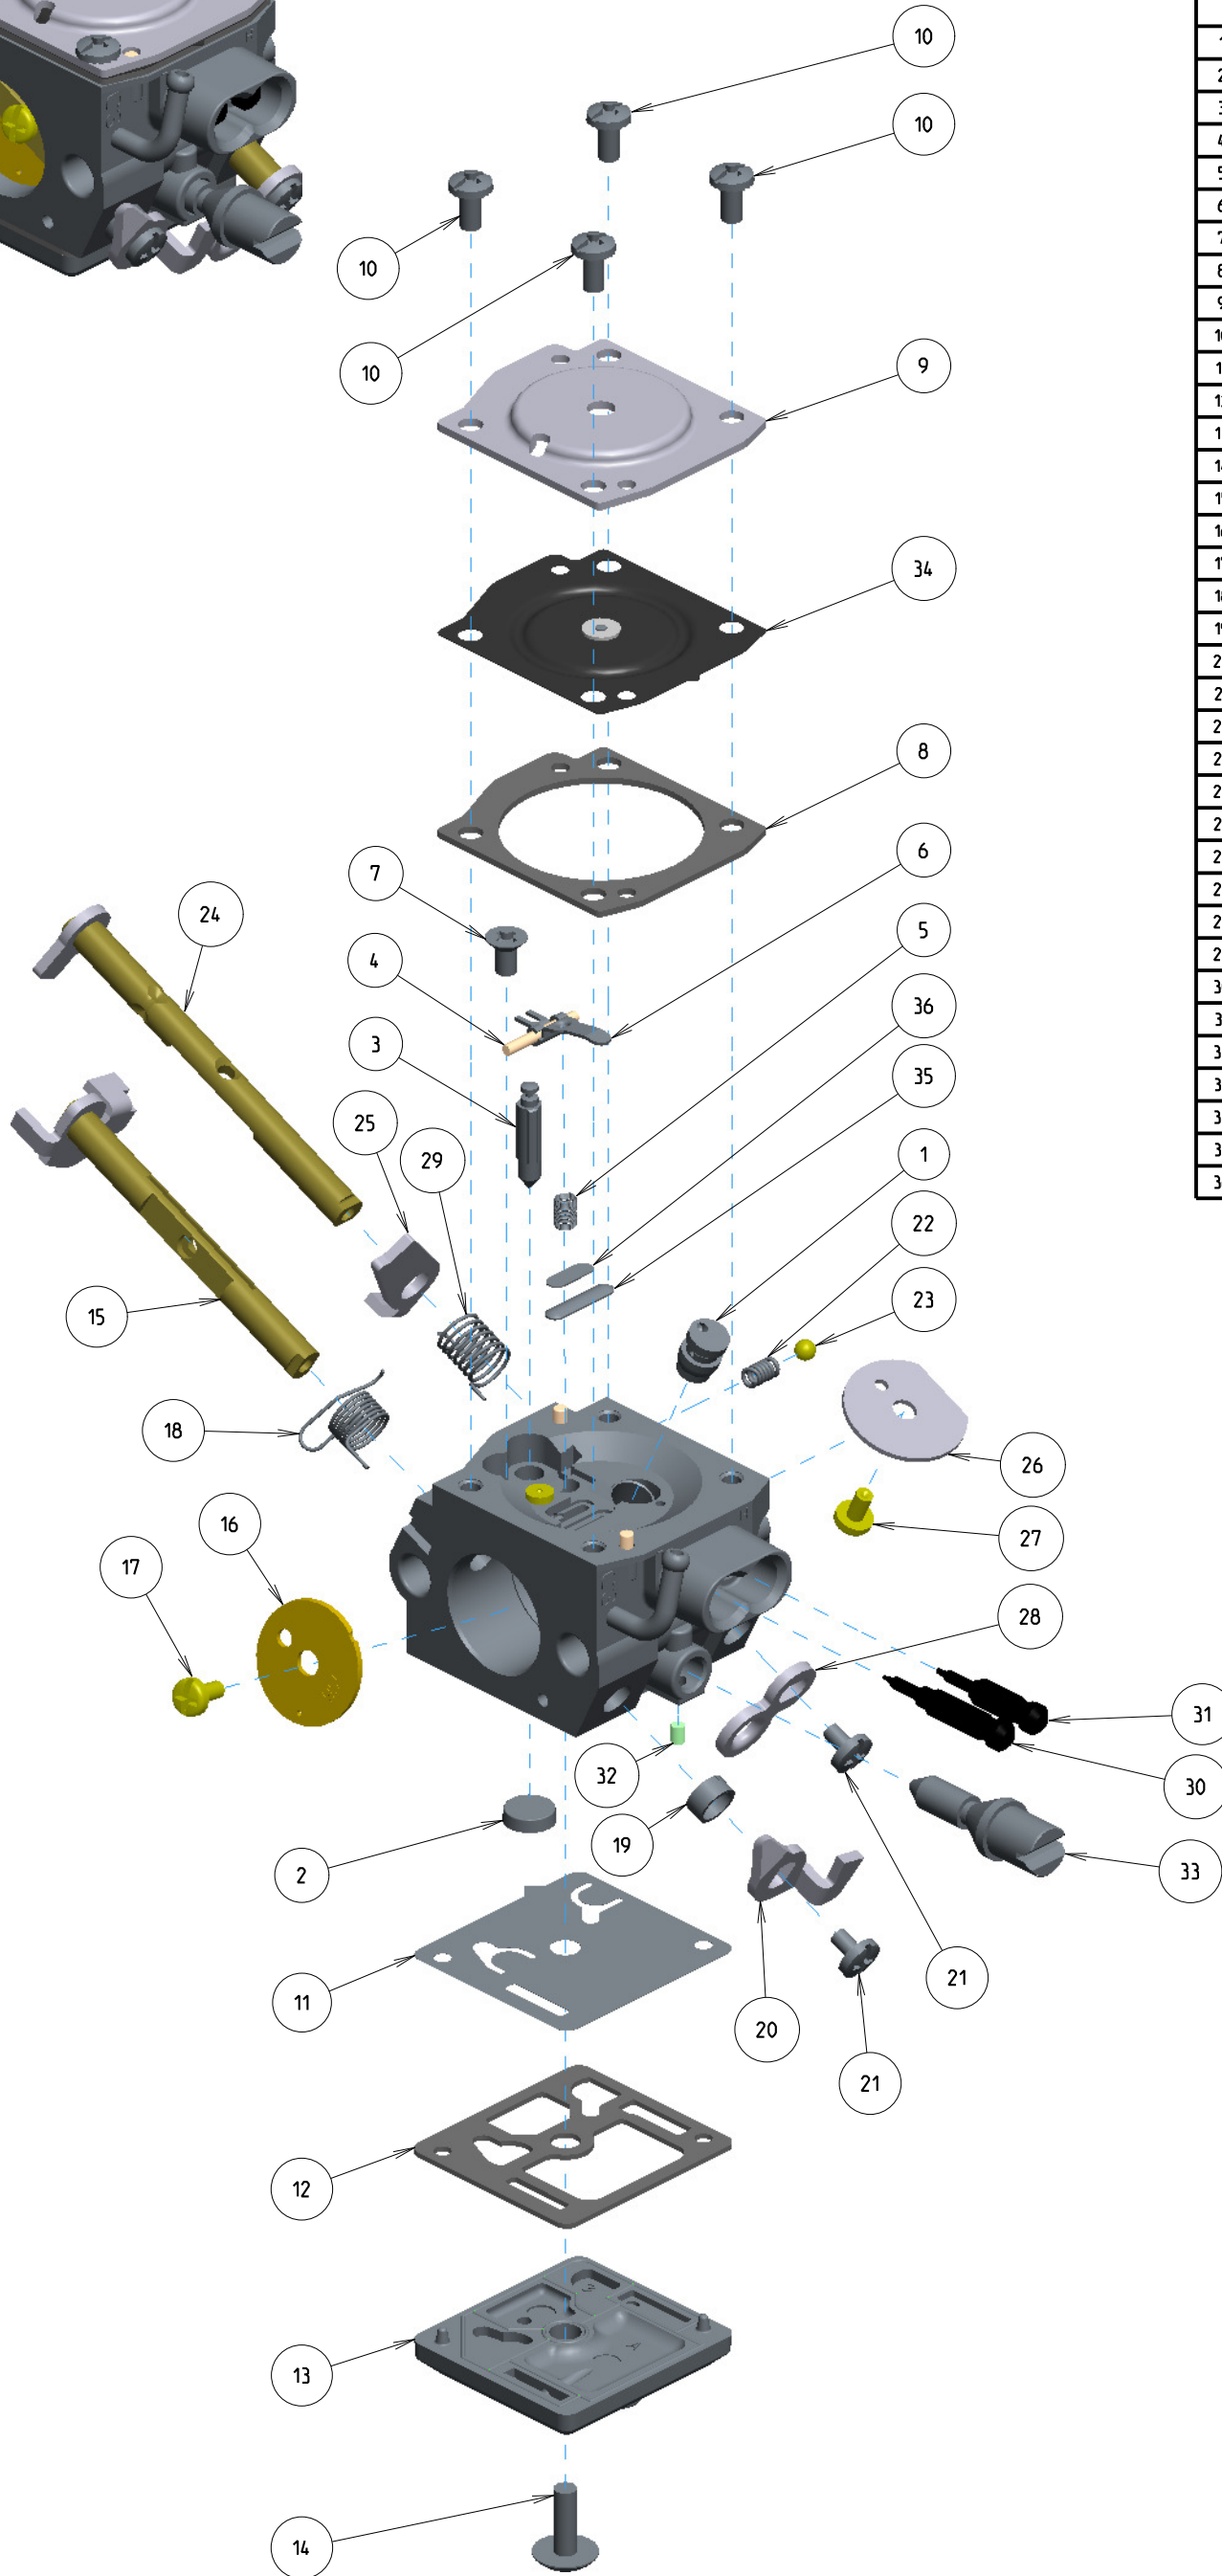

C3-EL51

ITEM	ZAMA PART NR.	DESCRIPTION
	C3-EL51	CARBURETOR ASSEMBLY
	RB-122	REBUILD KIT (2,3,4,5,6,8,11,12,34,35,36)
	GND-65	GASKET & DIAPHRAGM KIT (8,11,12,34)
1	A007220	NOZZLE ASS'Y, CHECK VAVLE
2	0004011	STRAINER
3	0018002	VALVE, INLET NEEDLE
4	0021001	PIN
5	0019013	SPRING, METERING LEVER
6	0020033	LEVER, METERING
7	149030055	SCREW (METERING PIN)
8	0016051	GASKET, METERING CHAMBER
9	0028044	COVER, METERING
10	17203006	SCREW (WITH SERRATION)
11	0015049	DIAPHRAGM, PUMP
12	0016032	GASKET, PUMP
13	0017041	COVER, PUMP
14	17004010	SCREW (PUMP COVER)
15	A01184	SHAFT ASS'Y THROTTLE
16	0014106	VALVE, THROTTLE
17	156030055	SCREW
18	0013076	SPRING, THROTTLE RETURN
19	0052005	COLLAR
20	0012163	LEVER, THROTTLE
21	17103004	SCREW
22	0038001	SPRING, FRICTION
23	19290030	BALL, STEEL
24	A041092	SHAFT ASS'Y, CHOKE
25	0042144	LEVER, CHOKE
26	0043065	VALVE, CHOKE
27	156030045	SCREW
28	0042092	LEVER, CHOKE
29	0013077	SPRING, CHOKE RETURN
30	0031228	SCREW, IDLE MIXTURE
31	0030707	SCREW, MAIN MIXTURE
32	0036001	PIECE, FRICTION
33	0035072	SCREW, THROTTLE ADJUST
34	A015040	DIAPHRAGM ASS'Y, METERING
35	0005004	PLUG, WELCH
36	0005006	PLUG, WELCH