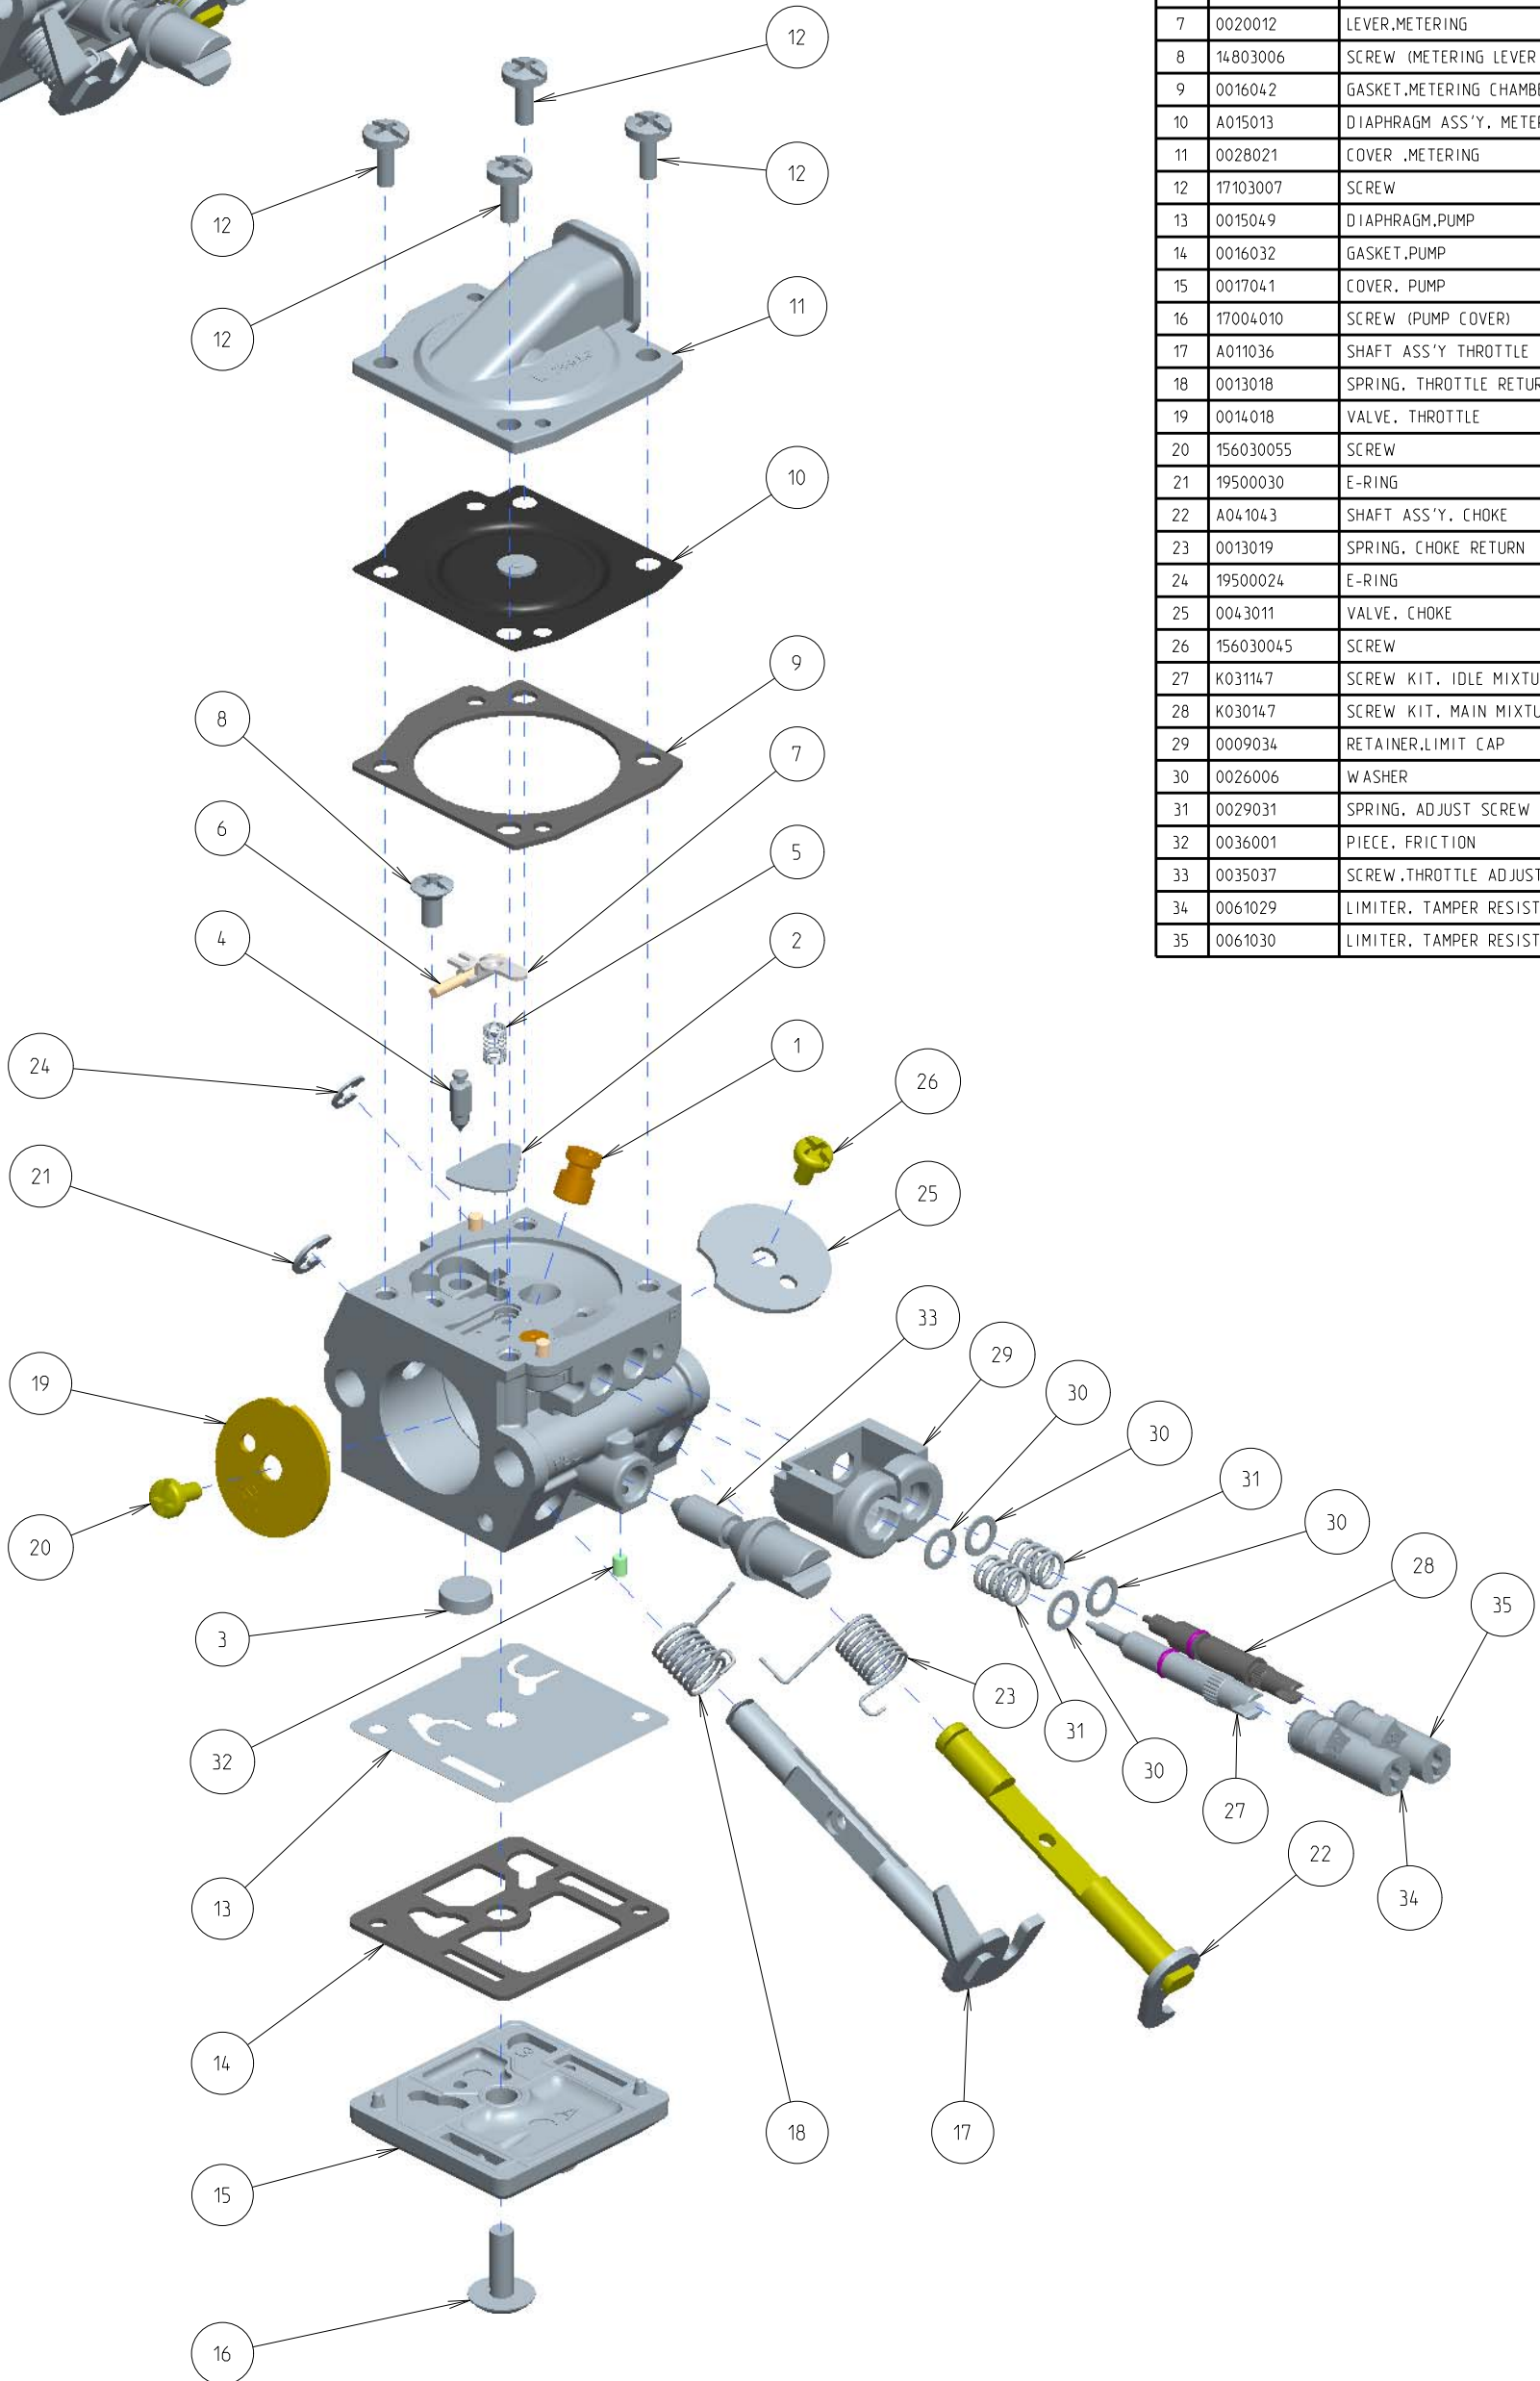

C3A-S39B

ITEM	ZAMA PART NR.	DESCRIPTION
	C3A-S39B	CARBURETOR ASSEMBLY
	RB-31	REBUILD KIT (2,3,4,5,6,7,9,10,14,15)
	GND-21	GASKET & DIAPHRAGM KIT (9,10,13,14)
1	A007114	NOZZLE ASS'Y, CHECK VALVE
2	0005010	PLUG, WELCH
3	0004011	STRAINER
4	0018004	VALVE, INLET NEEDLE
5	0019002	SPRING, METERING LEVER
6	0021001	PIN
7	0020012	LEVER, METERING
8	14803006	SCREW (METERING LEVER PIN)
9	0016042	GASKET, METERING CHAMBER
10	A015013	DIAPHRAGM ASS'Y, METERING
11	0028021	COVER, METERING
12	17103007	SCREW
13	0015049	DIAPHRAGM, PUMP
14	0016032	GASKET, PUMP
15	0017041	COVER, PUMP
16	17004010	SCREW (PUMP COVER)
17	A011036	SHAFT ASS'Y THROTTLE
18	0013018	SPRING, THROTTLE RETURN
19	0014018	VALVE, THROTTLE
20	156030055	SCREW
21	19500030	E-RING
22	A041043	SHAFT ASS'Y, CHOKE
23	0013019	SPRING, CHOKE RETURN
24	19500024	E-RING
25	0043011	VALVE, CHOKE
26	156030045	SCREW
27	K031147	SCREW KIT, IDLE MIXTURE
28	K030147	SCREW KIT, MAIN MIXTURE
29	0009034	RETAINER, LIMIT CAP
30	0026006	WASHER
31	0029031	SPRING, ADJUST SCREW
32	0036001	PIECE, FRICTION
33	0035037	SCREW, THROTTLE ADJUST
34	0061029	LIMITER, TAMPER RESIST (L)
35	0061030	LIMITER, TAMPER RESIST (H)