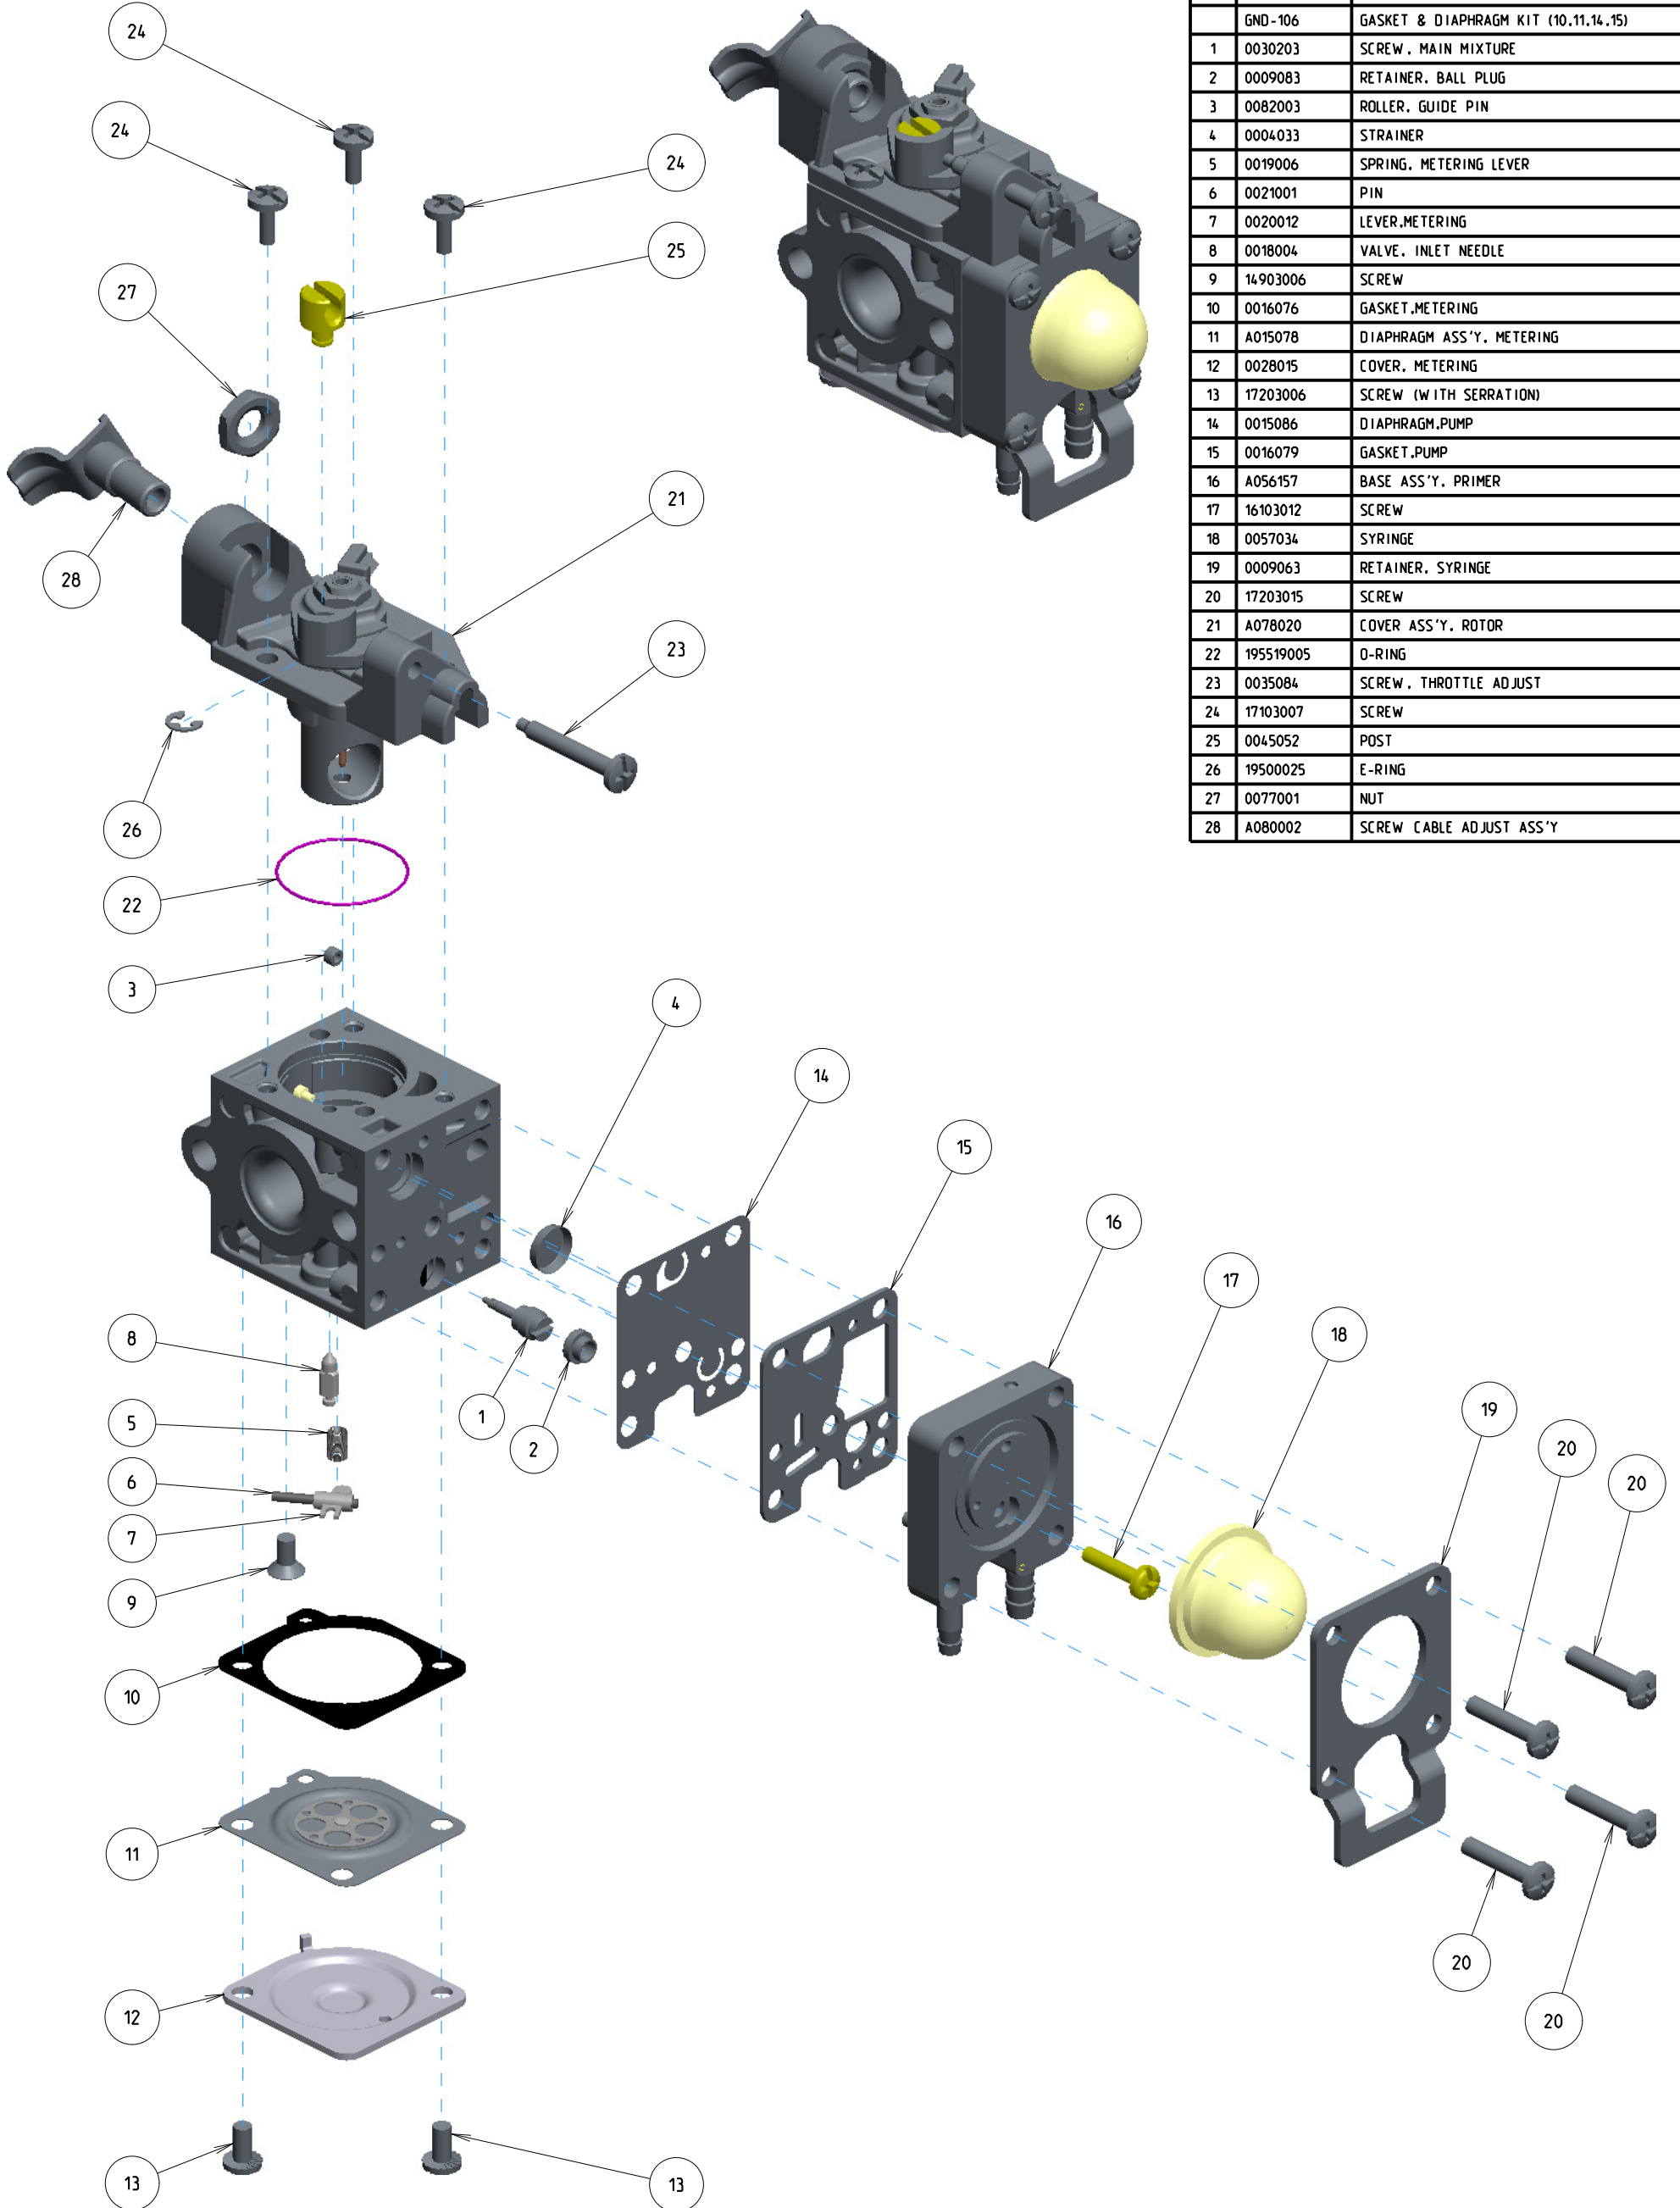

RB-110140A

ITEM	ZAMA PART NR.	DESCRIPTION
	RB-110140A	CARBURETOR ASSEMBLY
	RB-188	REBUILD KIT (3.4.5.6.7.8.10.11.14.15)
	GND-106	GASKET & DIAPHRAGM KIT (10.11.14.15)
1	0030203	SCREW, MAIN MIXTURE
2	0009083	RETAINER, BALL PLUG
3	0082003	ROLLER, GUIDE PIN
4	0004033	STRAINER
5	0019006	SPRING, METERING LEVER
6	0021001	PIN
7	0020012	LEVER, METERING
8	0018004	VALVE, INLET NEEDLE
9	14903006	SCREW
10	0016076	GASKET, METERING
11	A015078	DIAPHRAGM ASS'Y, METERING
12	0028015	COVER, METERING
13	17203006	SCREW (WITH SERRATION)
14	0015086	DIAPHRAGM, PUMP
15	0016079	GASKET, PUMP
16	A056157	BASE ASS'Y, PRIMER
17	16103012	SCREW
18	0057034	SYRINGE
19	0009063	RETAINER, SYRINGE
20	17203015	SCREW
21	A078020	COVER ASS'Y, ROTOR
22	195519005	O-RING
23	0035084	SCREW, THROTTLE ADJUST
24	17103007	SCREW
25	0045052	POST
26	19500025	E-RING
27	0077001	NUT
28	A080002	SCREW, CABLE ADJUST ASS'Y