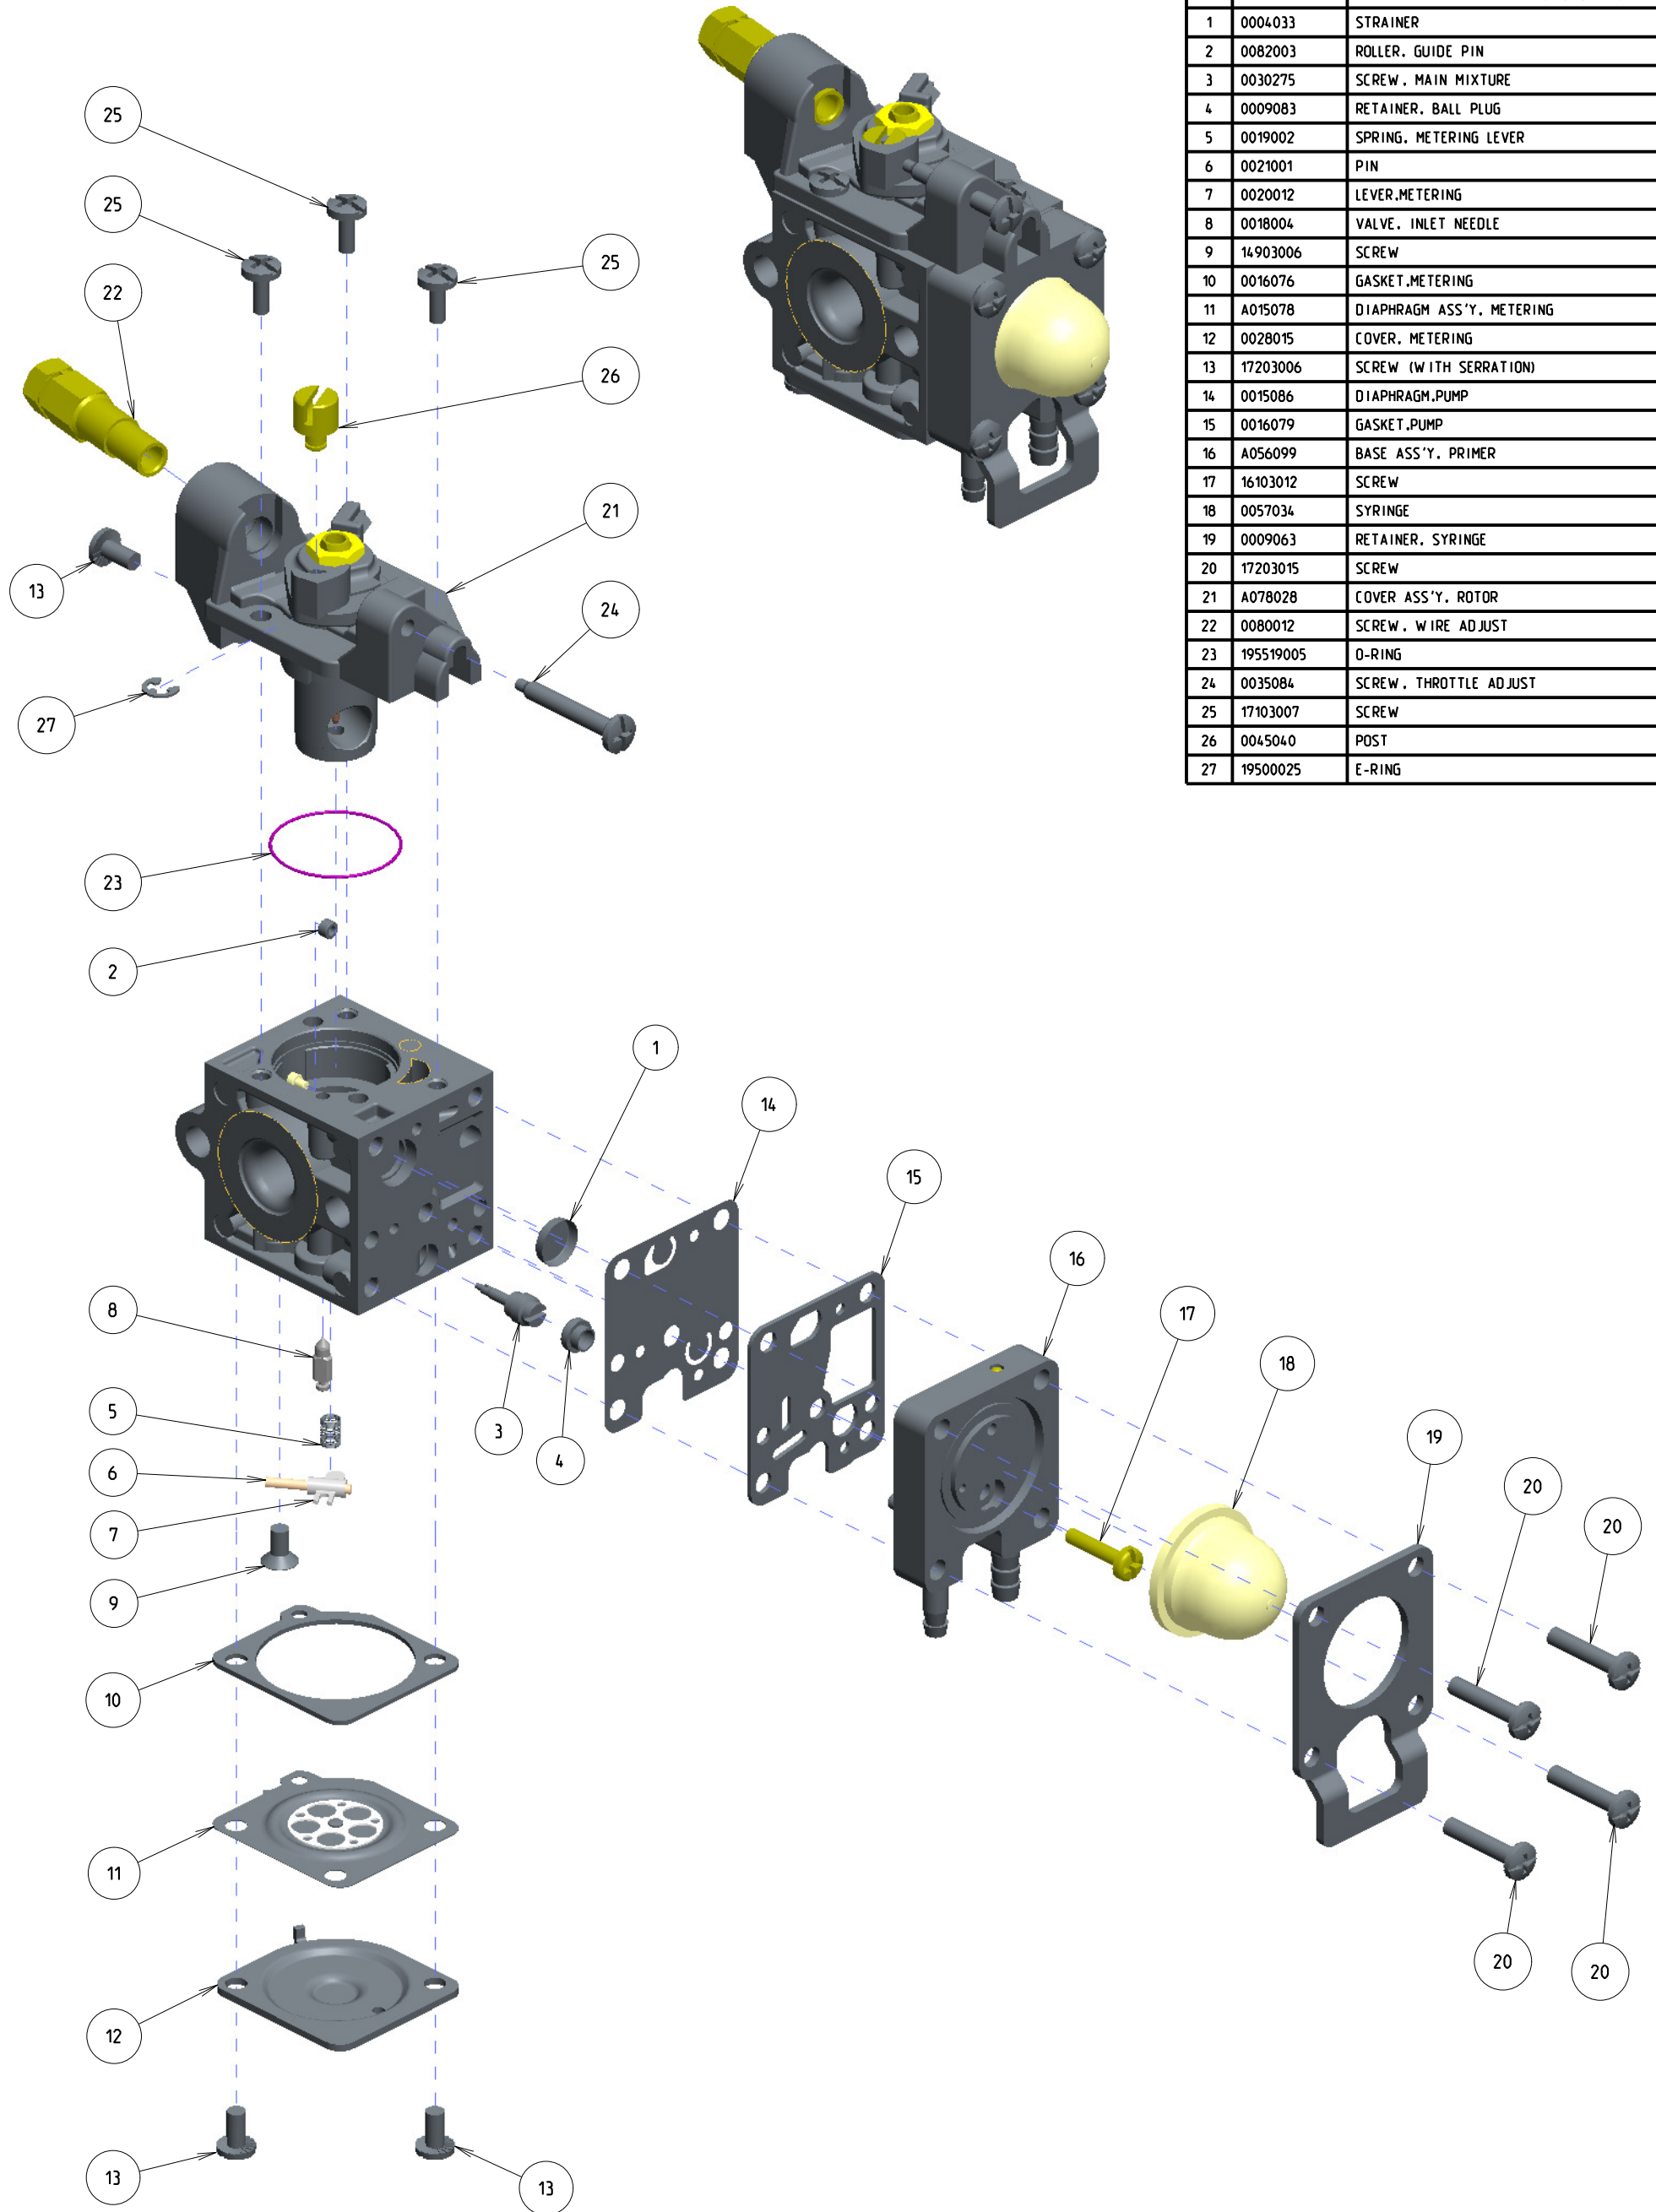

RB-K108

ITEM	ZAMA PART NR.	DESCRIPTION
	RB-K108	CARBURETOR ASSEMBLY
	RB-182	REBUILD KIT (1,2,5,6,7,8,10,11,14,15)
	GND-106	GASKET & DIAPHRAGM KIT (10,11,14,15)
1	0004033	STRAINER
2	0082003	ROLLER, GUIDE PIN
3	0030275	SCREW, MAIN MIXTURE
4	0009083	RETAINER, BALL PLUG
5	0019002	SPRING, METERING LEVER
6	0021001	PIN
7	0020012	LEVER, METERING
8	0018004	VALVE, INLET NEEDLE
9	14903006	SCREW
10	0016076	GASKET, METERING
11	A015078	DIAPHRAGM ASS'Y, METERING
12	0028015	COVER, METERING
13	17203006	SCREW (WITH SERRATION)
14	0015086	DIAPHRAGM, PUMP
15	0016079	GASKET, PUMP
16	A056099	BASE ASS'Y, PRIMER
17	16103012	SCREW
18	0057034	SYRINGE
19	0009063	RETAINER, SYRINGE
20	17203015	SCREW
21	A078028	COVER ASS'Y, ROTOR
22	0080012	SCREW, WIRE ADJUST
23	195519005	O-RING
24	0035084	SCREW, THROTTLE ADJUST
25	17103007	SCREW
26	0045040	POST
27	19500025	E-RING