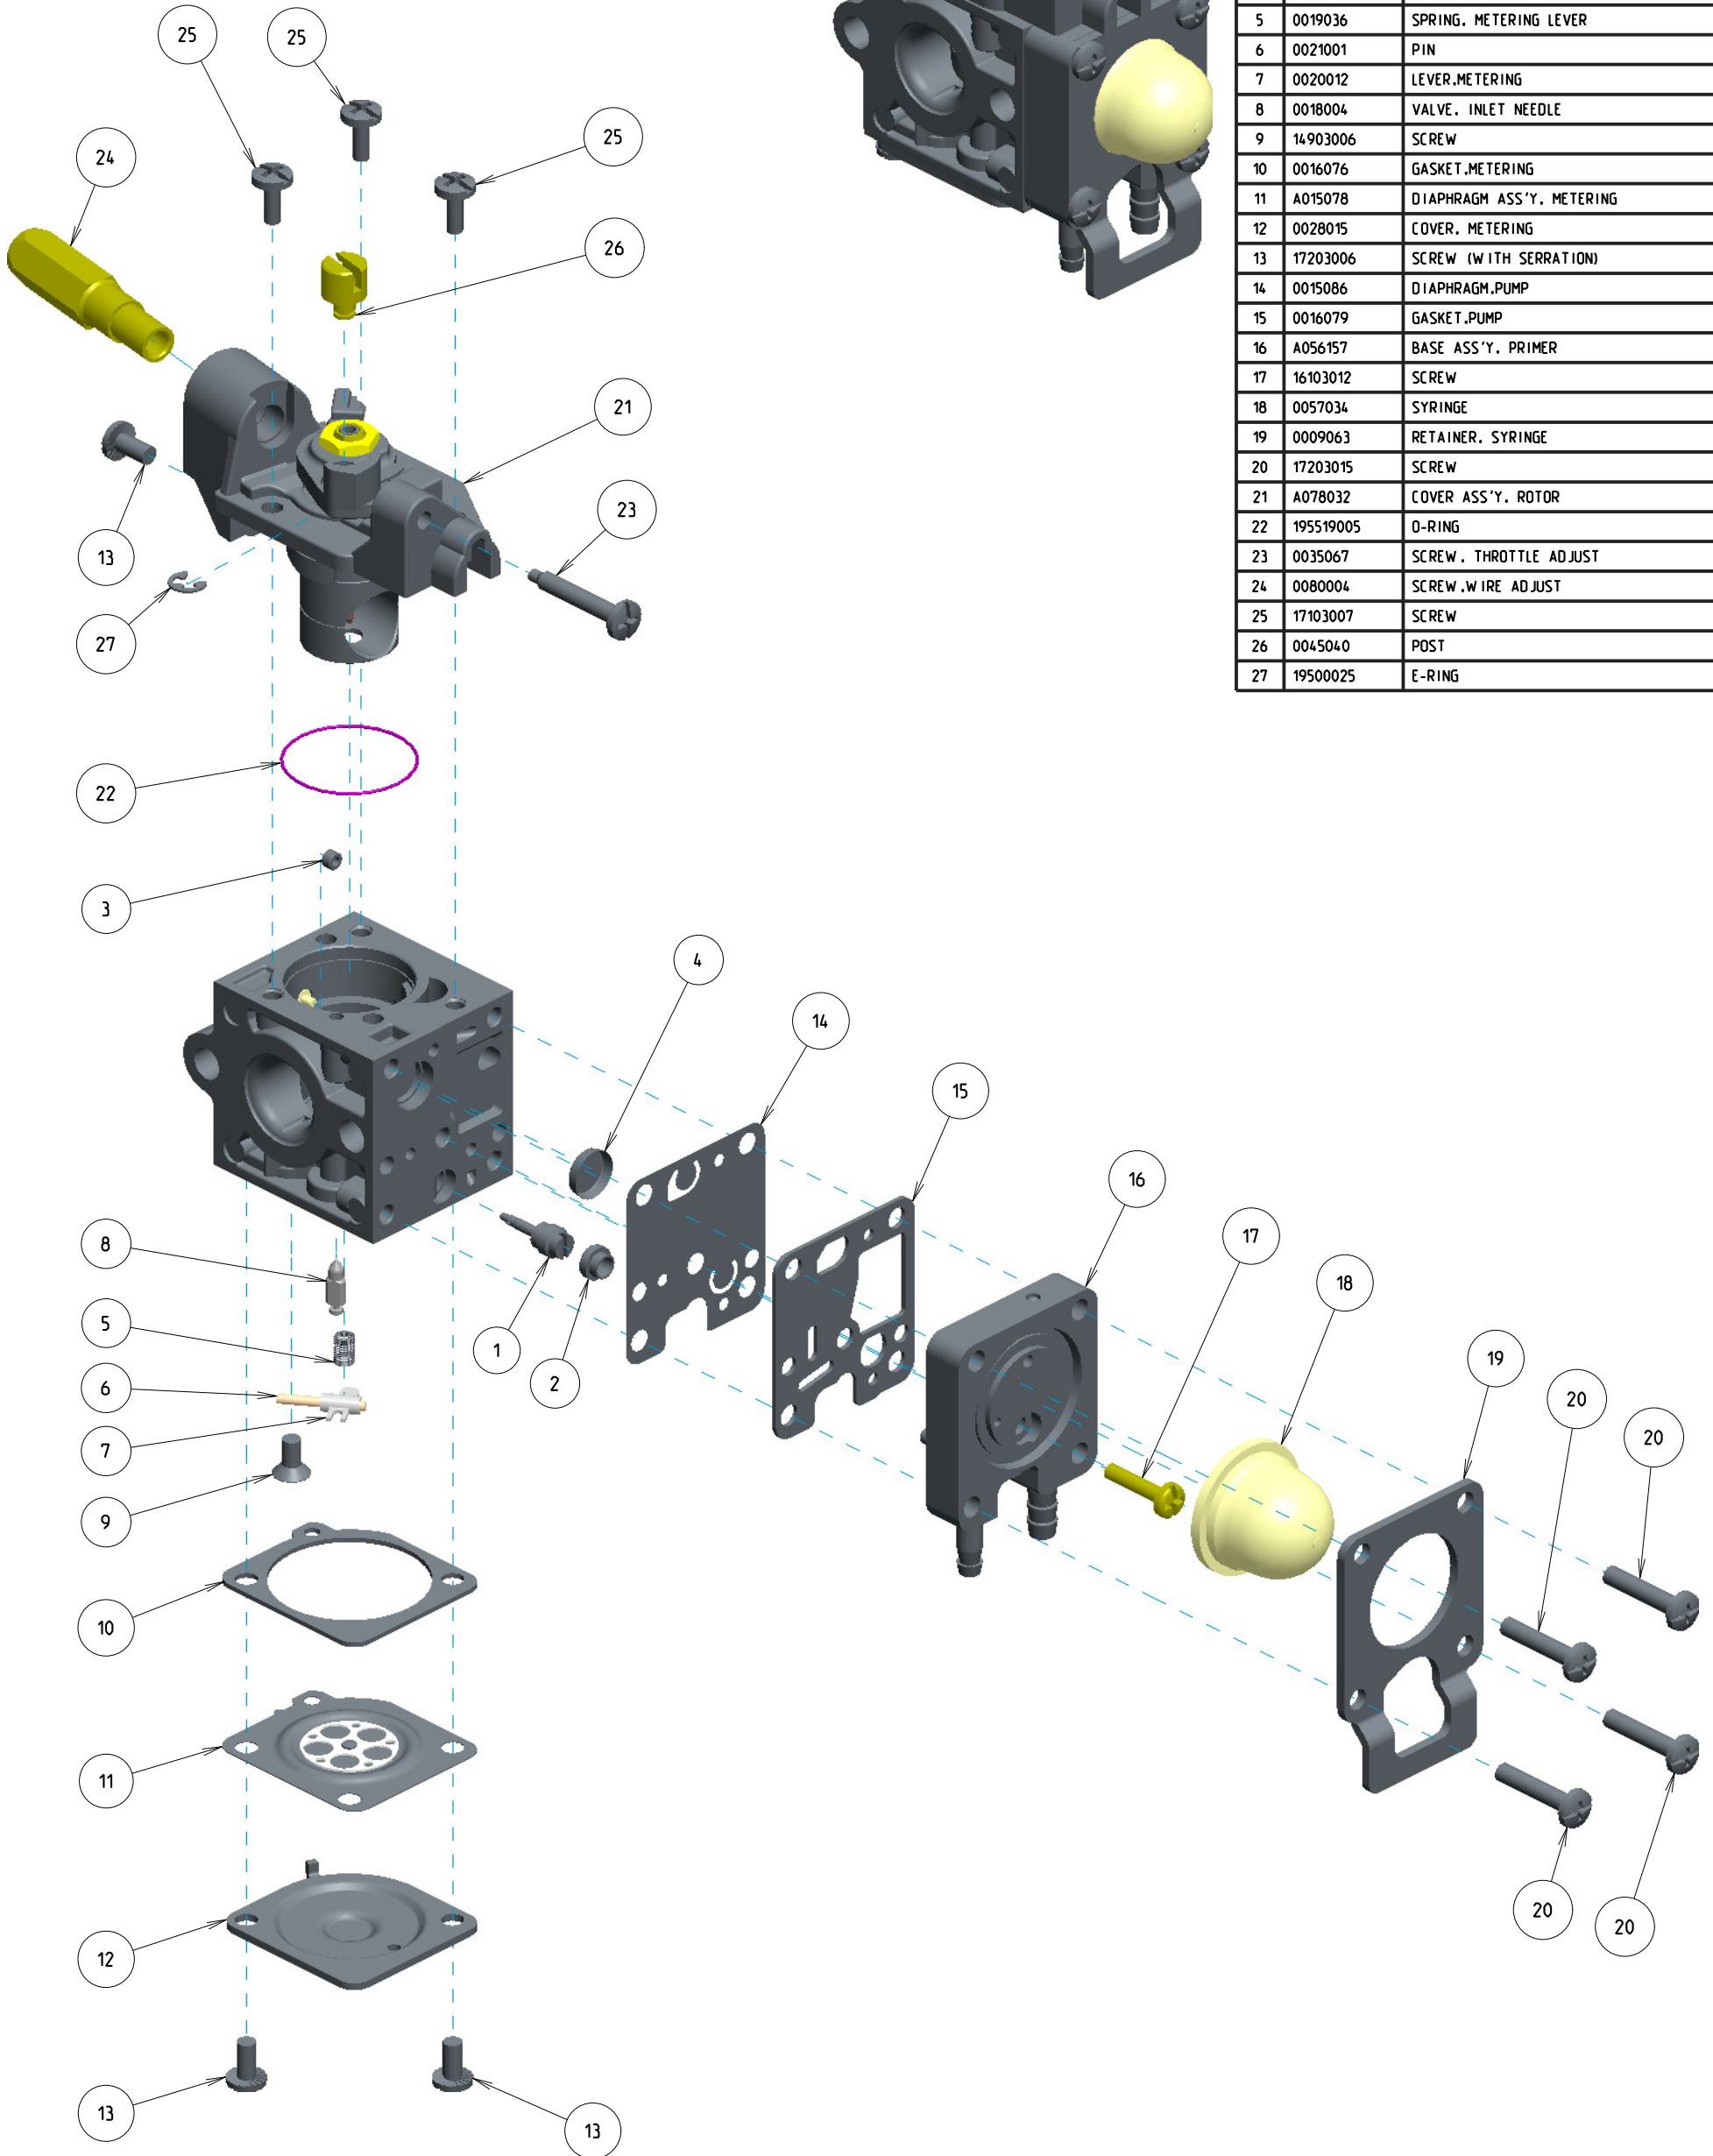

RB-K112

ITEM	ZAMA PART NR.	DESCRIPTION
	RB-K112	CARBURETOR ASSEMBLY
	RB-240	REBUILD KIT (3,4,5,6,7,8,10,11,14,15)
	GND-106	GASKET & DIAPHRAGM KIT (10,11,14,15)
1	0030285	SCREW, MAIN MIXTURE
2	0009083	RETAINER, BALL PLUG
3	0082003	ROLLER, GUIDE PIN
4	0004033	STRAINER
5	0019036	SPRING, METERING LEVER
6	0021001	PIN
7	0020012	LEVER, METERING
8	0018004	VALVE, INLET NEEDLE
9	14903006	SCREW
10	0016076	GASKET, METERING
11	A015078	DIAPHRAGM ASS'Y, METERING
12	0028015	COVER, METERING
13	17203006	SCREW (WITH SERRATION)
14	0015086	DIAPHRAGM, PUMP
15	0016079	GASKET, PUMP
16	A056157	BASE ASS'Y, PRIMER
17	16103012	SCREW
18	0057034	SYRINGE
19	0009063	RETAINER, SYRINGE
20	17203015	SCREW
21	A078032	COVER ASS'Y, ROTOR
22	195519005	O-RING
23	0035067	SCREW, THROTTLE ADJUST
24	0080004	SCREW, WIRE ADJUST
25	17103007	SCREW
26	0045040	POST
27	19500025	E-RING