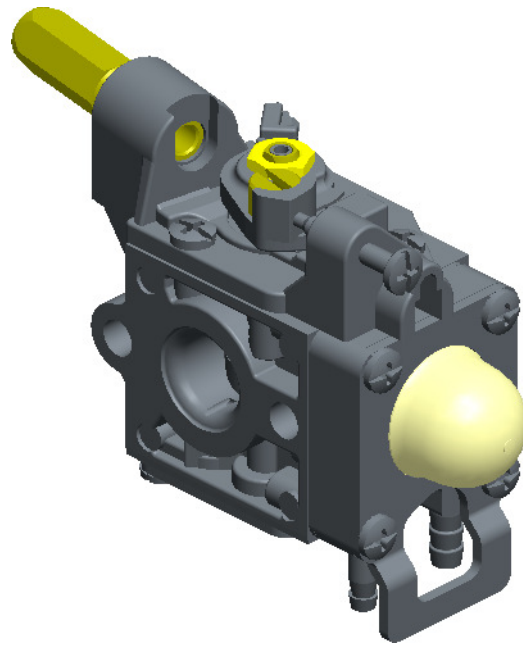

RB-K112

ITEM	ZAMA PART NR.	DESCRIPTION
	RB-K112	CARBURETOR ASSEMBLY
	RB-240	REBUILD KIT (3,4,5,6,7,8,10,11,14,15)
	GND-106	GASKET & DIAPHRAGM KIT (10,11,14,15)
1	0030285	SCREW, MAIN MIXTURE
2	0009083	RETAINER, BALL PLUG
3	0082003	ROLLER, GUIDE PIN
4	0004033	STRAINER
5	0019036	SPRING, METERING LEVER
6	0021001	PIN
7	0020012	LEVER, METERING
8	0018004	VALVE, INLET NEEDLE
9	14903006	SCREW
10	0016076	GASKET, METERING
11	A015078	DIAPHRAGM ASS'Y, METERING
12	0028015	COVER, METERING
13	17203006	SCREW (WITH SERRATION)
14	0015086	DIAPHRAGM, PUMP
15	0016079	GASKET, PUMP
16	A056157	BASE ASS'Y, PRIMER
17	16103012	SCREW
18	0057034	SYRINGE
19	0009063	RETAINER, SYRINGE
20	17203015	SCREW
21	A078032	COVER ASS'Y, ROTOR
22	195519005	O-RING
23	0035067	SCREW, THROTTLE ADJUST
24	0080004	SCREW, WIRE ADJUST
25	17103007	SCREW
26	0045040	POST
27	19500025	E-RING