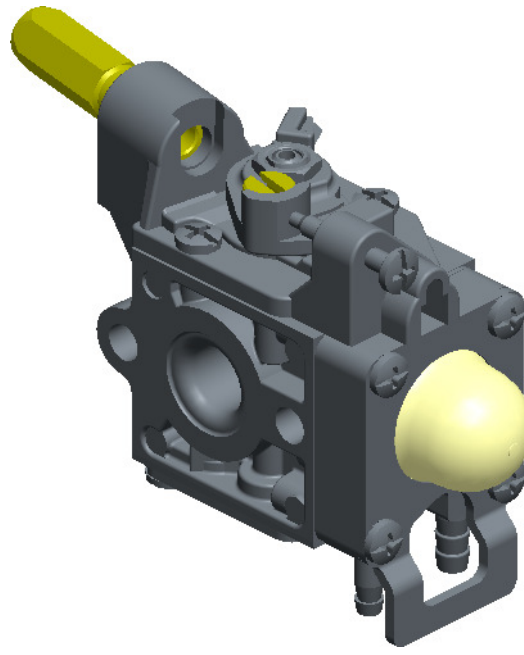

RB-K70A

ITEM	ZAMA PART NR.	DESCRIPTION
	RB-K70A	CARBURETOR ASSEMBLY
	RB-188	REBUILD KIT (1,2,5,6,7,8,10,11,14,15)
	GND-106	GASKET & DIAPHRAGM KIT (10,11,14,15)
1	0004033	STRAINER
2	0082003	ROLLER, GUIDE PIN
3	0030203	SCREW, MAIN MIXTURE
4	0009083	RETAINER, BALL PLUG
5	0019006	SPRING, METERING LEVER
6	0021001	PIN
7	0020012	LEVER, METERING
8	0018004	VALVE, INLET NEEDLE
9	14903006	SCREW
10	0016076	GASKET, METERING
11	A015078	DIAPHRAGM ASS'Y, METERING
12	0028015	COVER, METERING
13	17203006	SCREW (WITH SERRATION)
14	0015086	DIAPHRAGM, PUMP
15	0016079	GASKET, PUMP
16	A056157	BASE ASS'Y, PRIMER
17	16103012	SCREW
18	0057034	SYRINGE
19	0009063	RETAINER, SYRINGE
20	17203015	SCREW
21	A078014	COVER ASS'Y, ROTOR
22	195519005	O-RING
23	0035067	SCREW, THROTTLE ADJUST
24	0080004	SCREW, WIRE ADJUST
25	17103007	SCREW
26	0045040	POST
27	19500025	E-RING