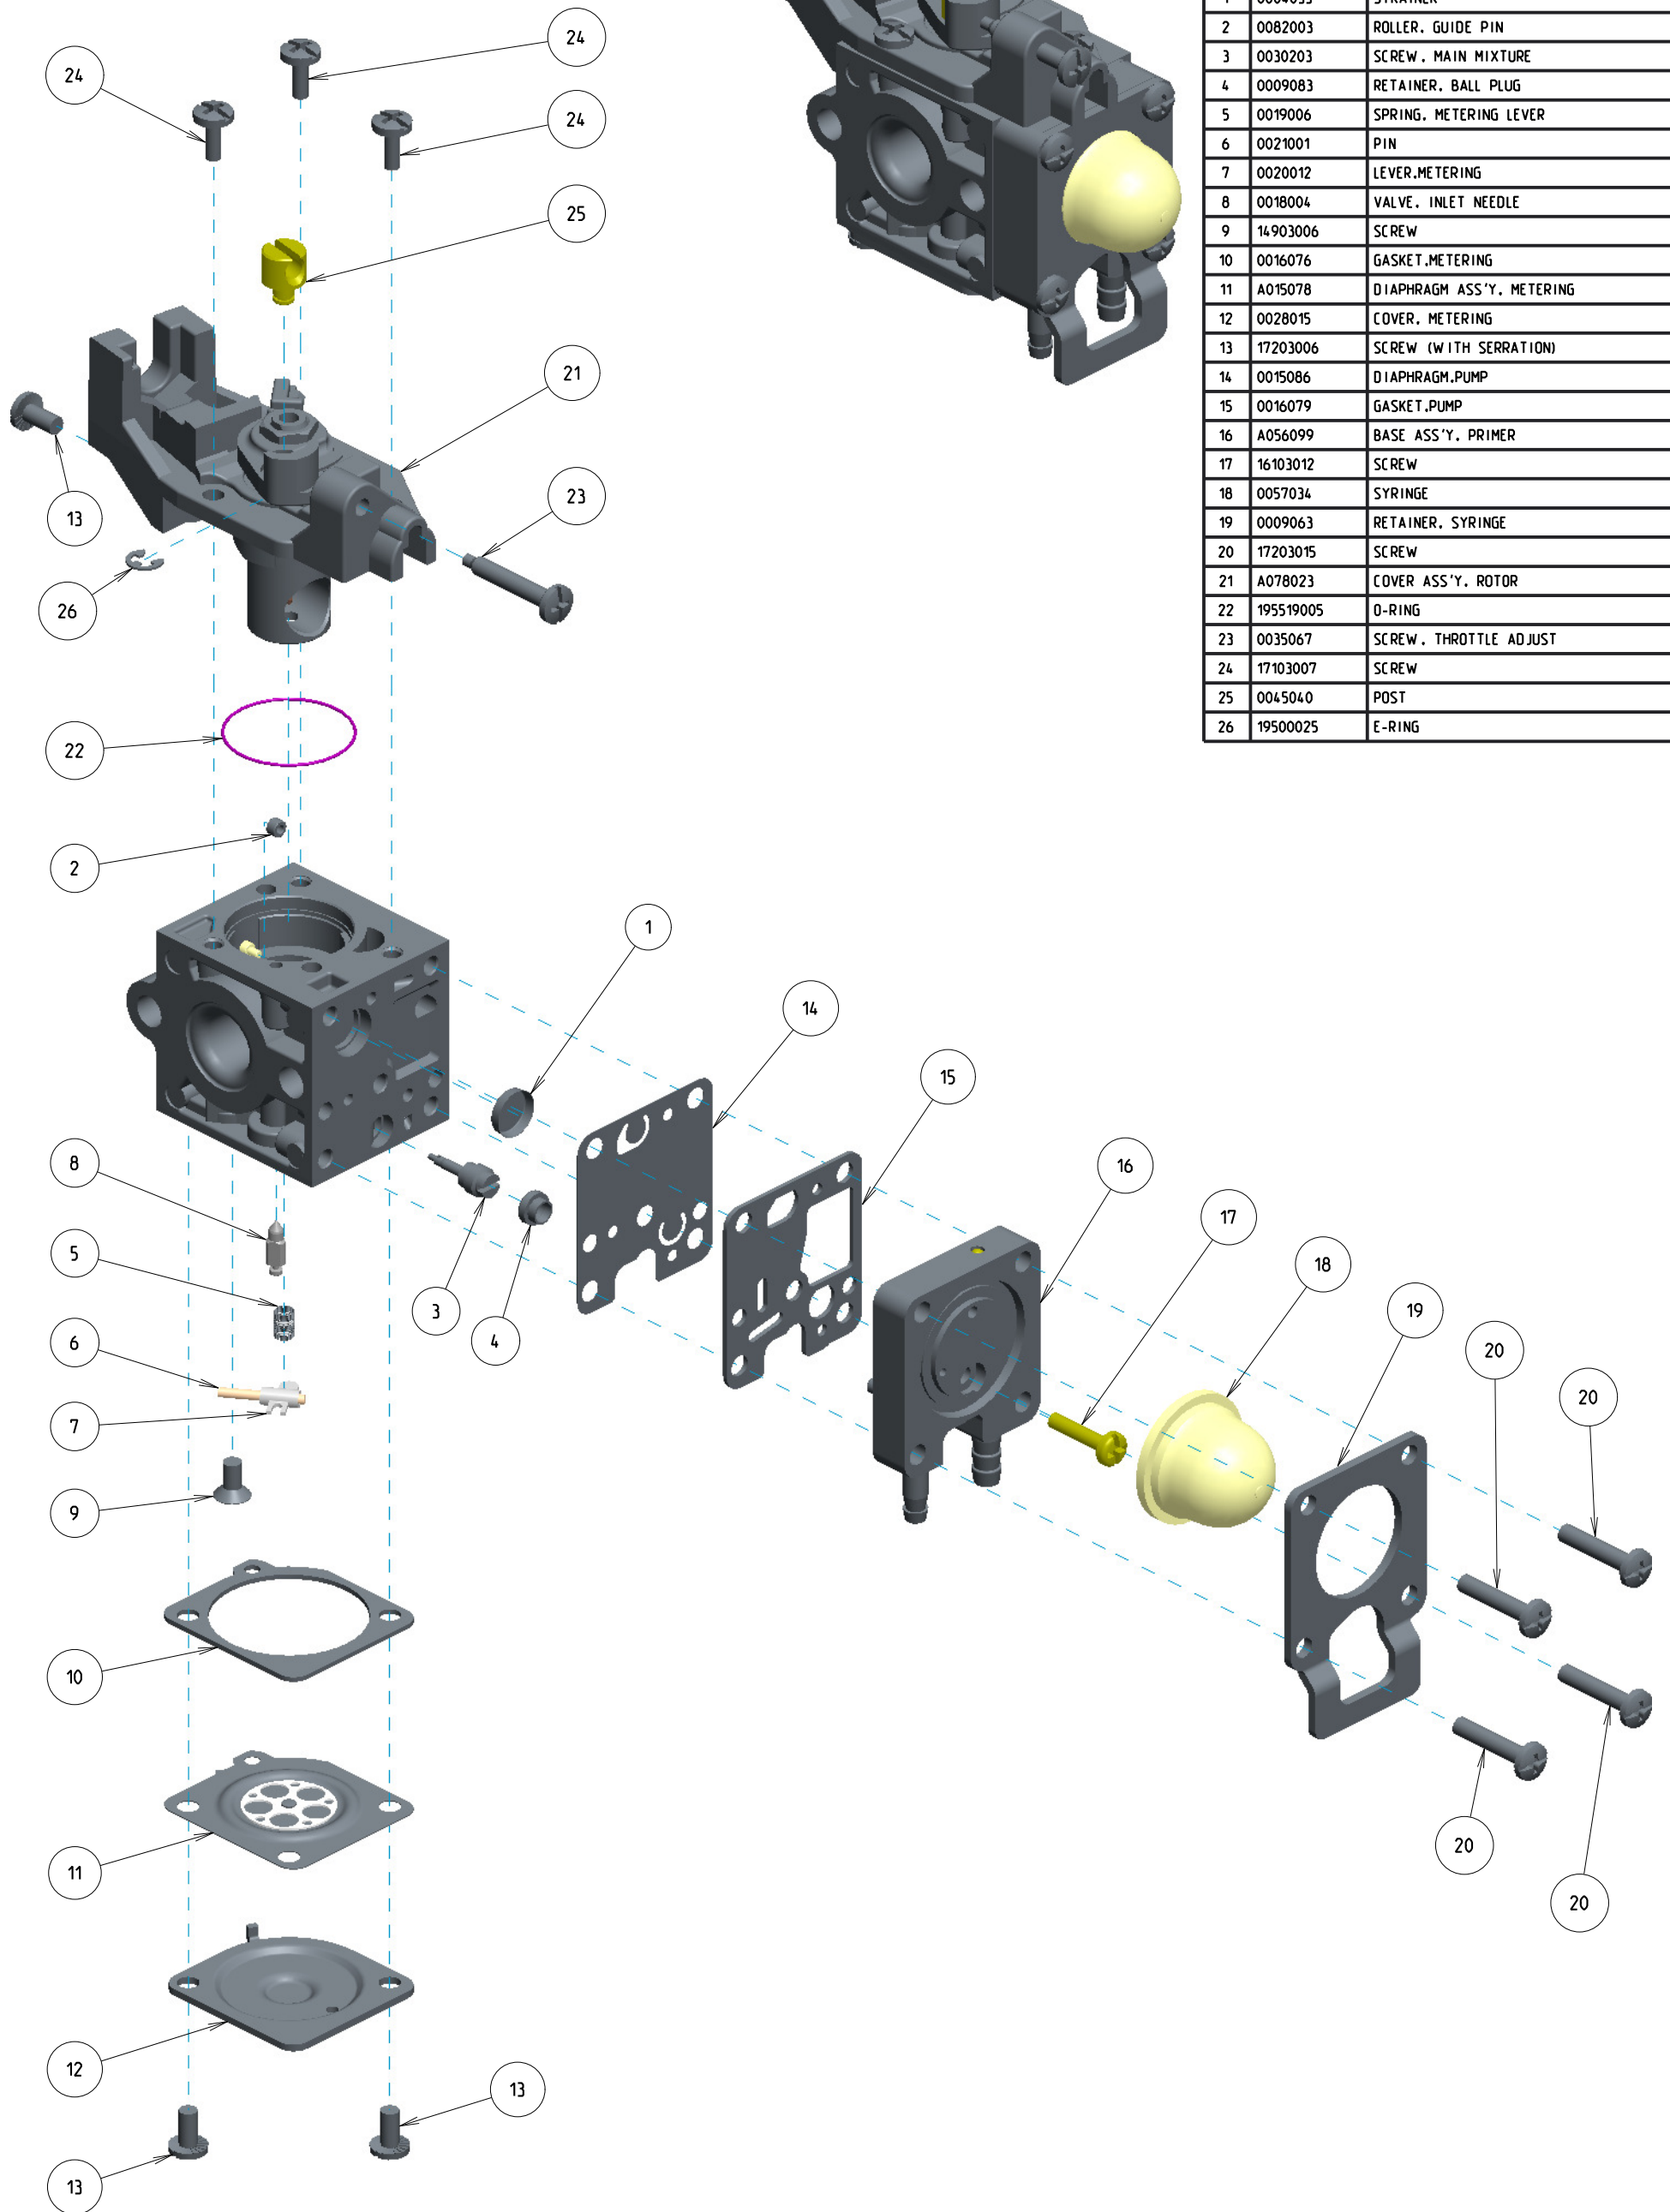

RB-K97

ITEM	ZAMA PART NR.	DESCRIPTION
	RB-K97	CARBURETOR ASSEMBLY
	RB-188	REBUILD KIT (1,2,5,6,7,8,10,11,14,15)
	GND-106	GASKET & DIAPHRAGM KIT (10,11,14,15)
1	0004033	STRAINER
2	0082003	ROLLER, GUIDE PIN
3	0030203	SCREW, MAIN MIXTURE
4	0009083	RETAINER, BALL PLUG
5	0019006	SPRING, METERING LEVER
6	0021001	PIN
7	0020012	LEVER, METERING
8	0018004	VALVE, INLET NEEDLE
9	14903006	SCREW
10	0016076	GASKET, METERING
11	A015078	DIAPHRAGM ASS'Y, METERING
12	0028015	COVER, METERING
13	17203006	SCREW (WITH SERRATION)
14	0015086	DIAPHRAGM, PUMP
15	0016079	GASKET, PUMP
16	A056099	BASE ASS'Y, PRIMER
17	16103012	SCREW
18	0057034	SYRINGE
19	0009063	RETAINER, SYRINGE
20	17203015	SCREW
21	A078023	COVER ASS'Y, ROTOR
22	195519005	O-RING
23	0035067	SCREW, THROTTLE ADJUST
24	17103007	SCREW
25	0045040	POST
26	19500025	E-RING