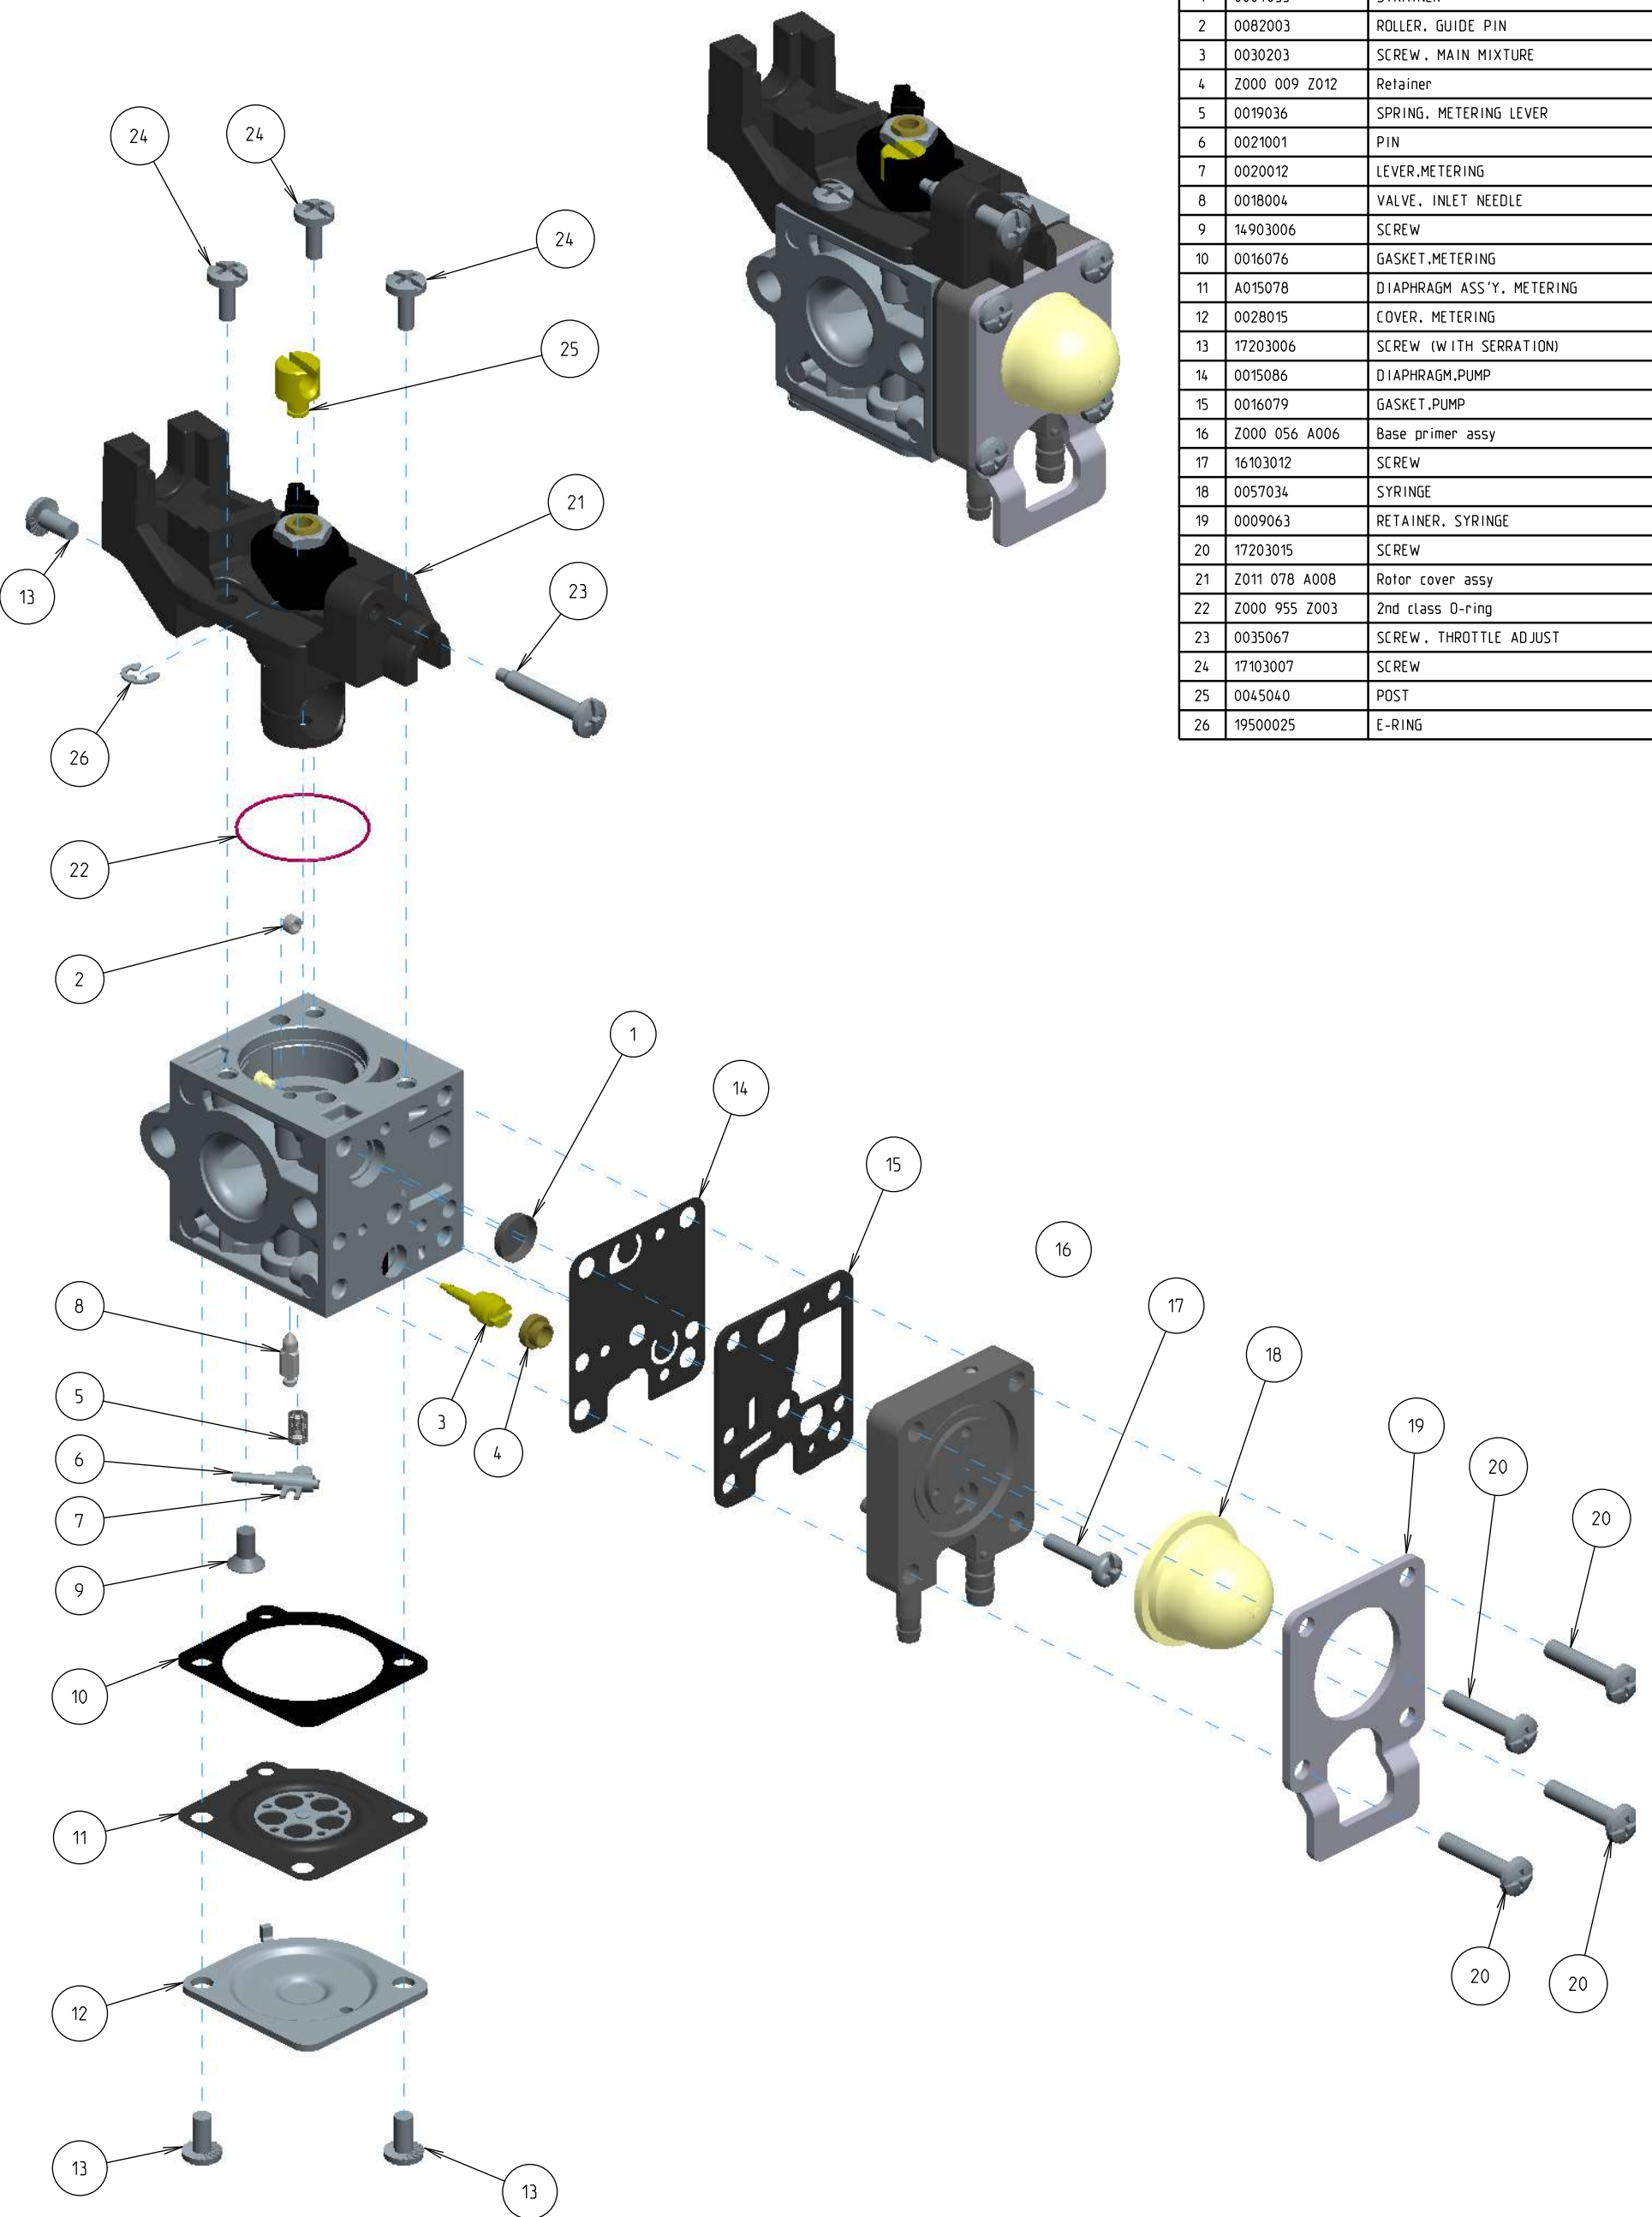

Z011-120-0607-B

ITEM	ZAMA PART NR.	DESCRIPTION
	Z011-120-0607-B	CARBURETOR ASSEMBLY
	RB-240	REBUILD KIT (1,2,5,6,7,8,10,11,14,15)
	GND-106	GASKET & DIAPHRAGM KIT (10,11,14,15)
1	0004033	STRAINER
2	0082003	ROLLER, GUIDE PIN
3	0030203	SCREW, MAIN MIXTURE
4	Z000 009 Z012	Retainer
5	0019036	SPRING, METERING LEVER
6	0021001	PIN
7	0020012	LEVER, METERING
8	0018004	VALVE, INLET NEEDLE
9	14903006	SCREW
10	0016076	GASKET, METERING
11	A015078	DIAPHRAGM ASS'Y, METERING
12	0028015	COVER, METERING
13	17203006	SCREW (WITH SERRATION)
14	0015086	DIAPHRAGM, PUMP
15	0016079	GASKET, PUMP
16	Z000 056 A006	Base primer assy
17	16103012	SCREW
18	0057034	SYRINGE
19	0009063	RETAINER, SYRINGE
20	17203015	SCREW
21	Z011 078 A008	Rotor cover assy
22	Z000 955 Z003	2nd class O-ring
23	0035067	SCREW, THROTTLE ADJUST
24	17103007	SCREW
25	0045040	POST
26	19500025	E-RING