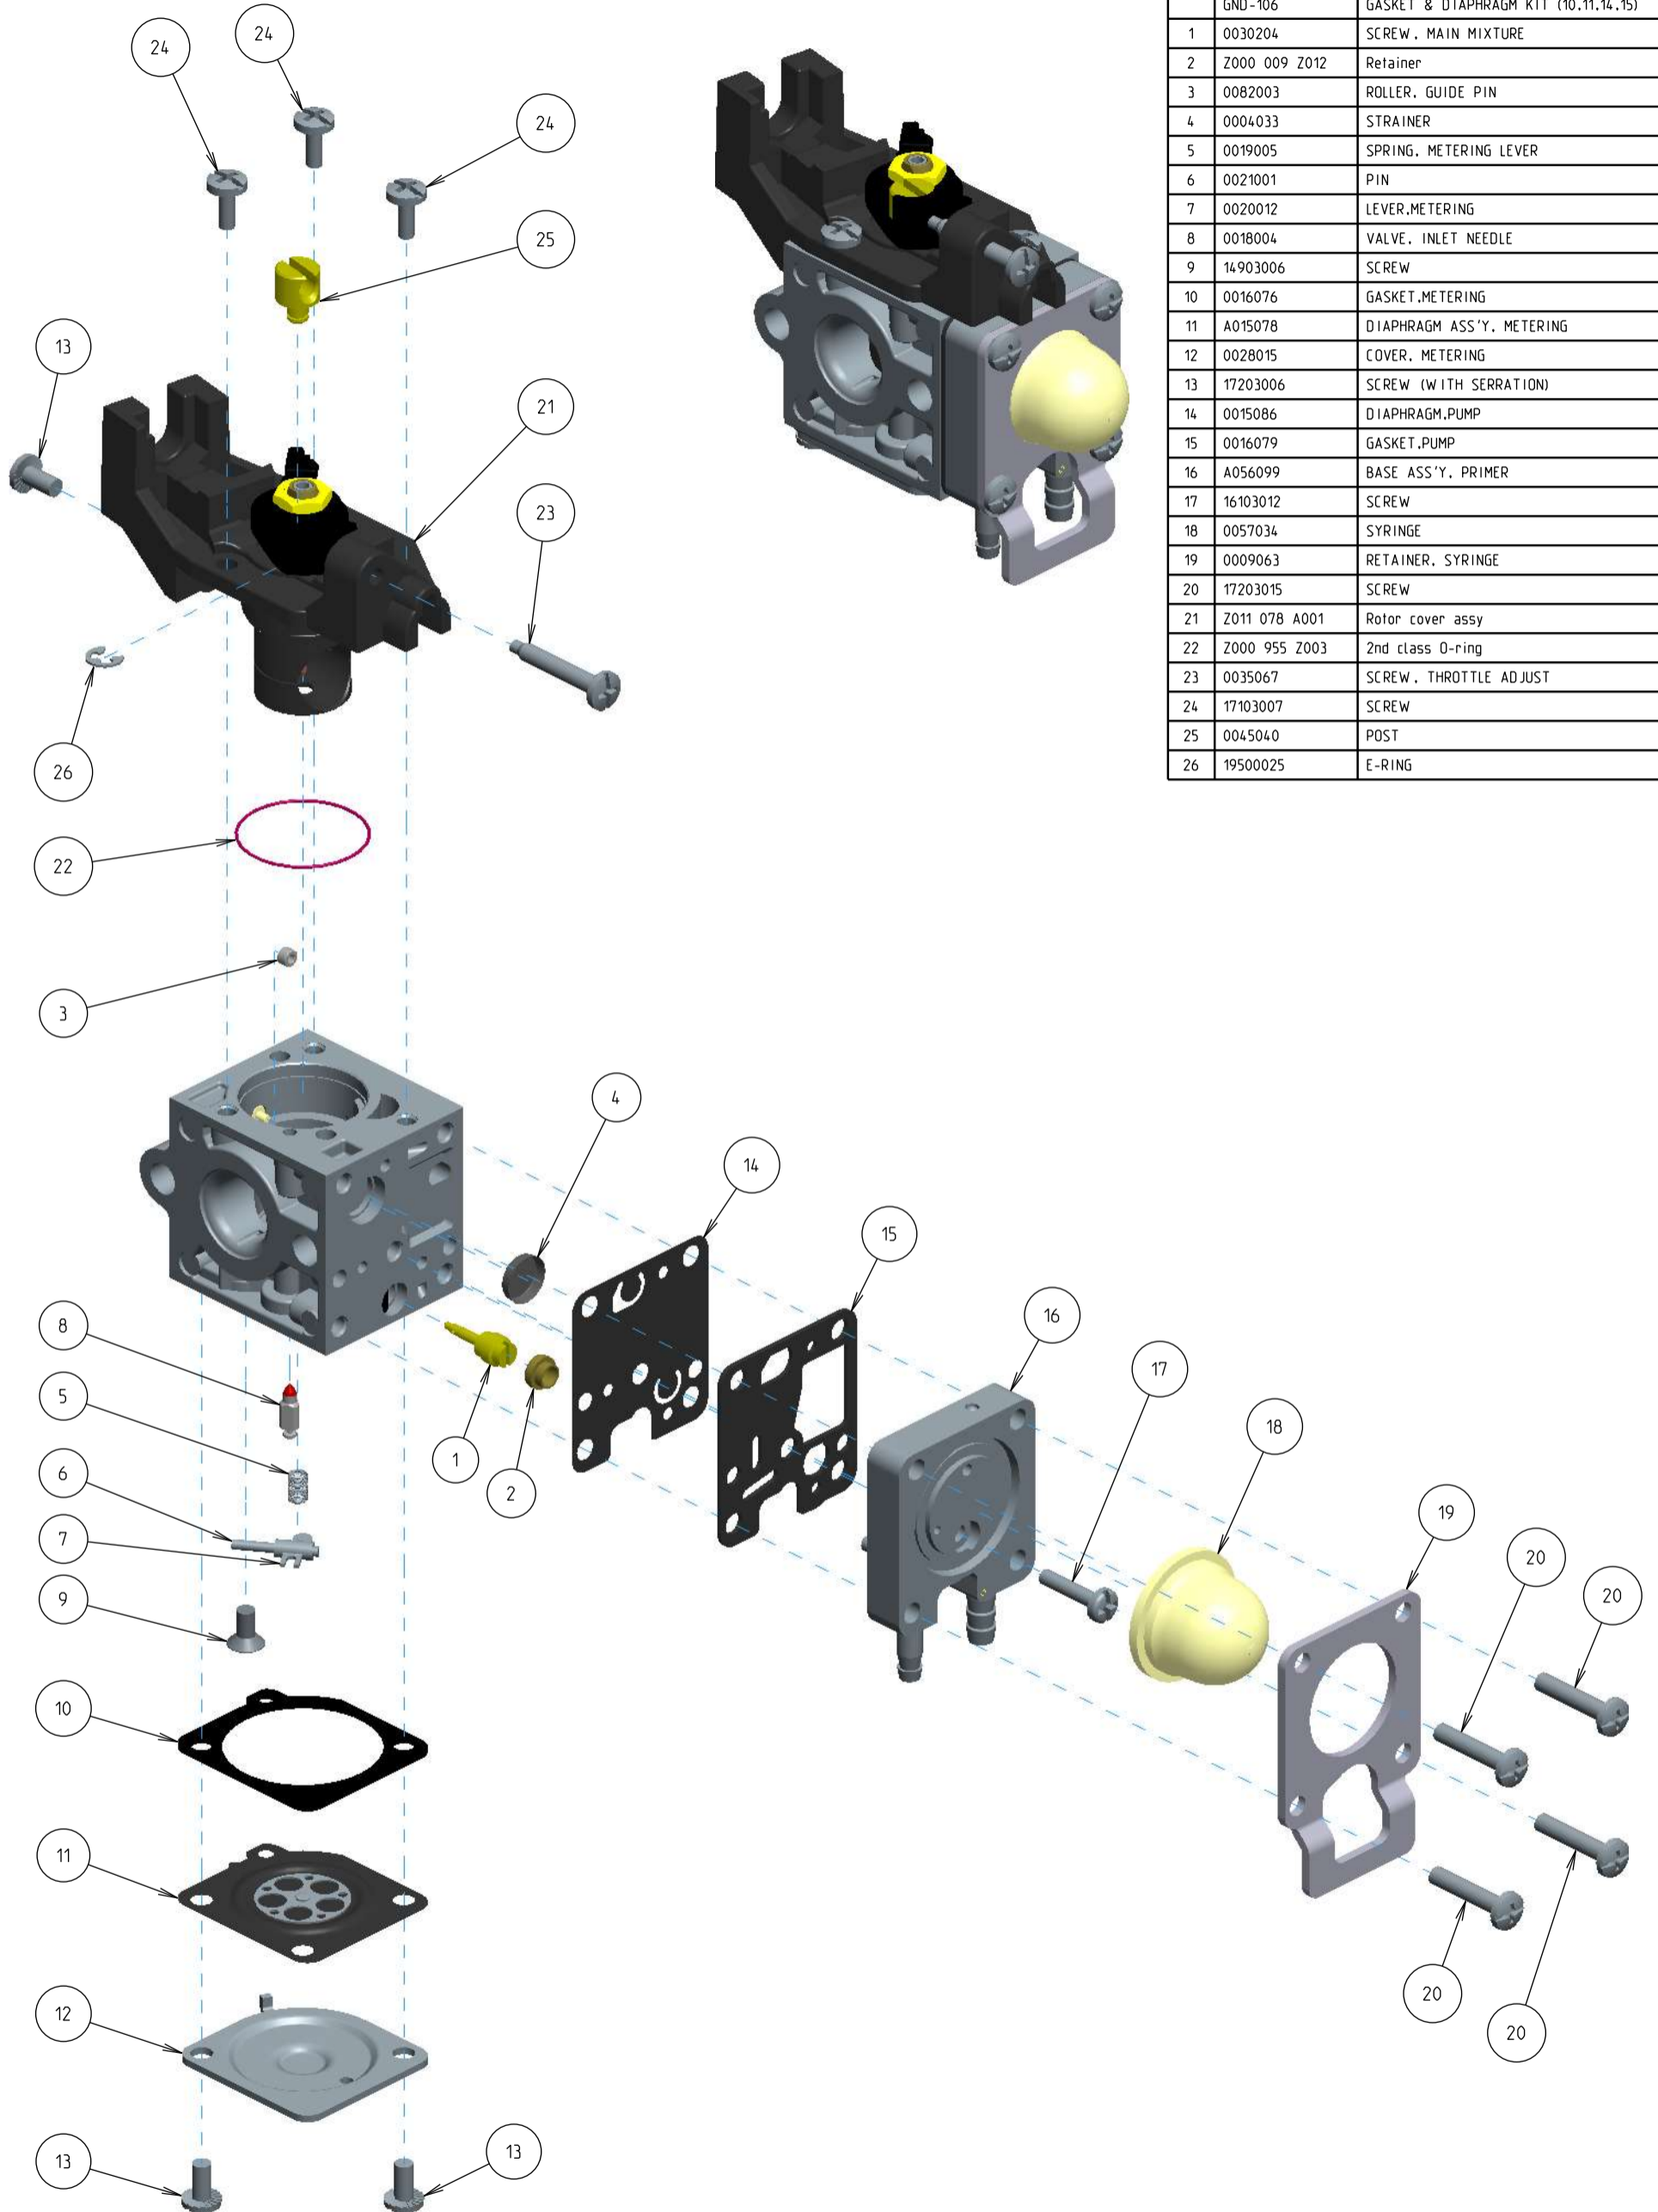

Z011-120-0612-A

ITEM	ZAMA PART NR.	DESCRIPTION
	Z011-120-0612-A	CARBURETOR ASSEMBLY
	RB-184	REBUILD KIT (3,4,5,6,7,8,10,11,14,15)
	GND-106	GASKET & DIAPHRAGM KIT (10,11,14,15)
1	0030204	SCREW, MAIN MIXTURE
2	Z000 009 Z012	Retainer
3	0082003	ROLLER, GUIDE PIN
4	0004033	STRAINER
5	0019005	SPRING, METERING LEVER
6	0021001	PIN
7	0020012	LEVER, METERING
8	0018004	VALVE, INLET NEEDLE
9	14903006	SCREW
10	0016076	GASKET, METERING
11	A015078	DIAPHRAGM ASS'Y, METERING
12	0028015	COVER, METERING
13	17203006	SCREW (WITH SERRATION)
14	0015086	DIAPHRAGM, PUMP
15	0016079	GASKET, PUMP
16	A056099	BASE ASS'Y, PRIMER
17	16103012	SCREW
18	0057034	SYRINGE
19	0009063	RETAINER, SYRINGE
20	17203015	SCREW
21	Z011 078 A001	Rotor cover assy
22	Z000 955 Z003	2nd class O-ring
23	0035067	SCREW, THROTTLE ADJUST
24	17103007	SCREW
25	0045040	POST
26	19500025	E-RING