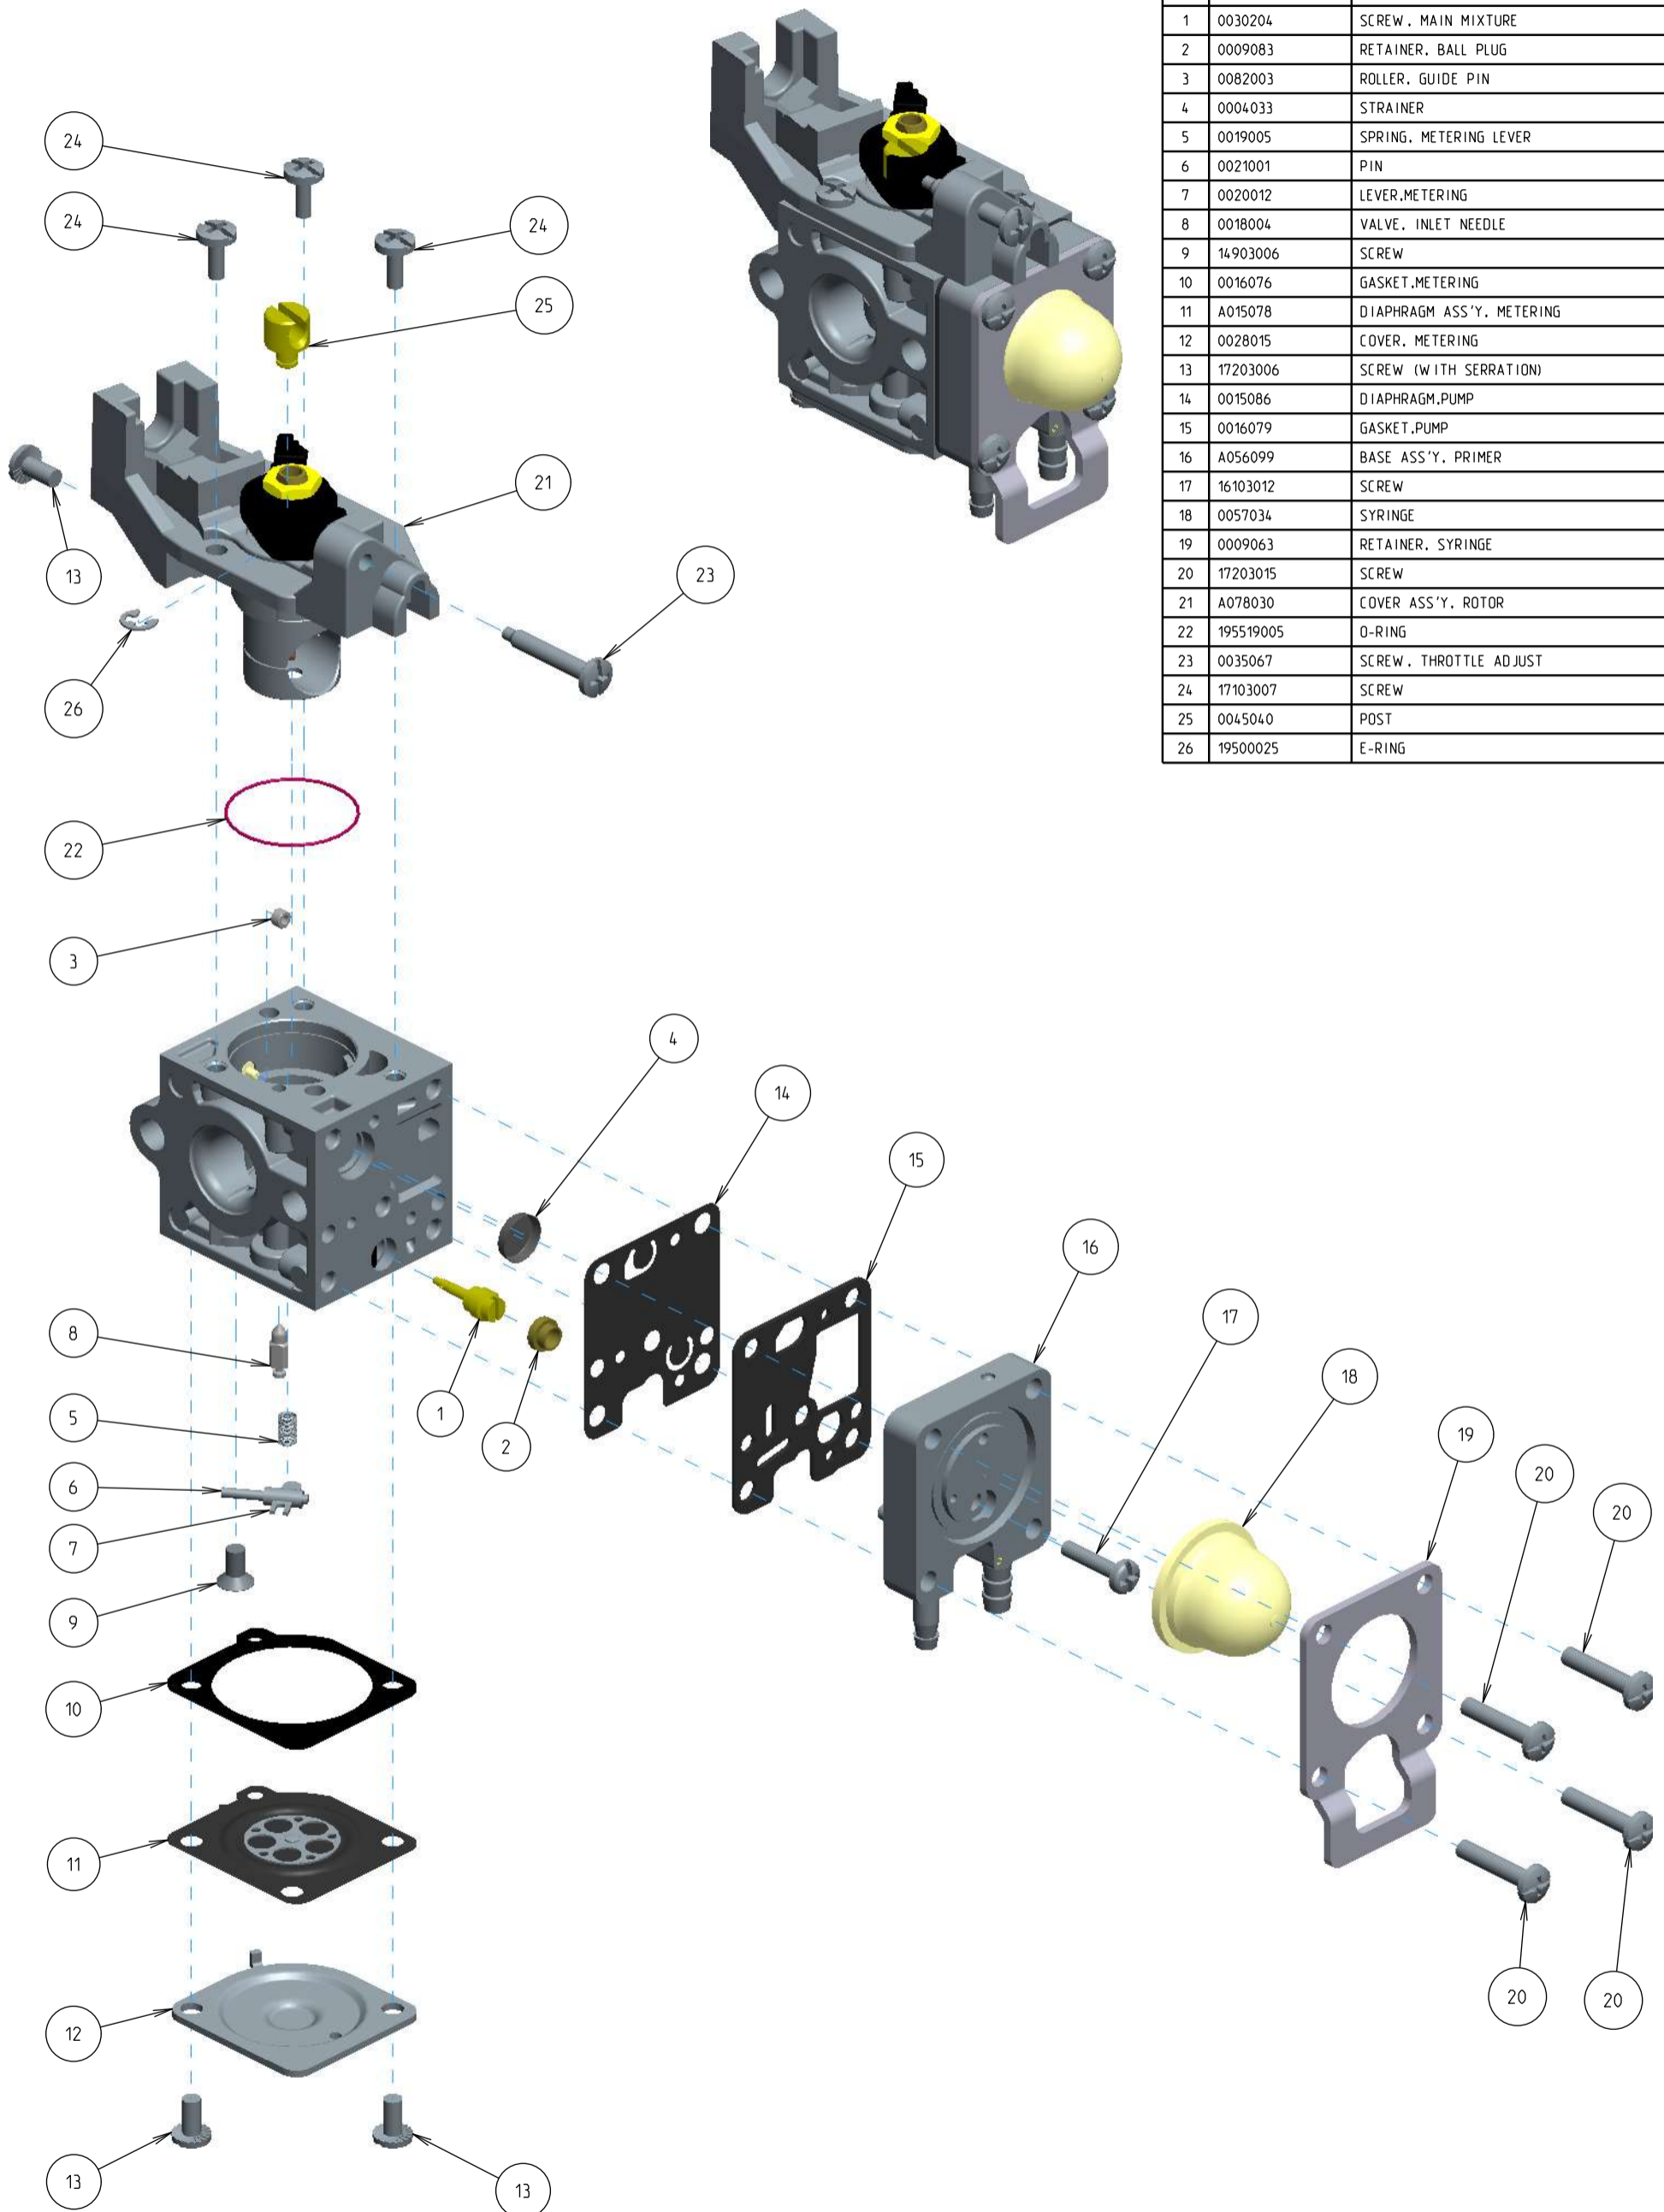

Z011-120-0613-A

ITEM	ZAMA PART NR.	DESCRIPTION
	Z011-120-0613-A	CARBURETOR ASSEMBLY
	RB-184	REBUILD KIT (3.4.5.6.7.8.10.11.14.15)
	GND-106	GASKET & DIAPHRAGM KIT (10.11.14.15)
1	0030204	SCREW, MAIN MIXTURE
2	0009083	RETAINER, BALL PLUG
3	0082003	ROLLER, GUIDE PIN
4	0004033	STRAINER
5	0019005	SPRING, METERING LEVER
6	0021001	PIN
7	0020012	LEVER, METERING
8	0018004	VALVE, INLET NEEDLE
9	14903006	SCREW
10	0016076	GASKET, METERING
11	A015078	DIAPHRAGM ASS'Y, METERING
12	0028015	COVER, METERING
13	17203006	SCREW (WITH SERRATION)
14	0015086	DIAPHRAGM, PUMP
15	0016079	GASKET, PUMP
16	A056099	BASE ASS'Y, PRIMER
17	16103012	SCREW
18	0057034	SYRINGE
19	0009063	RETAINER, SYRINGE
20	17203015	SCREW
21	A078030	COVER ASS'Y, ROTOR
22	195519005	O-RING
23	0035067	SCREW, THROTTLE ADJUST
24	17103007	SCREW
25	0045040	POST
26	19500025	E-RING