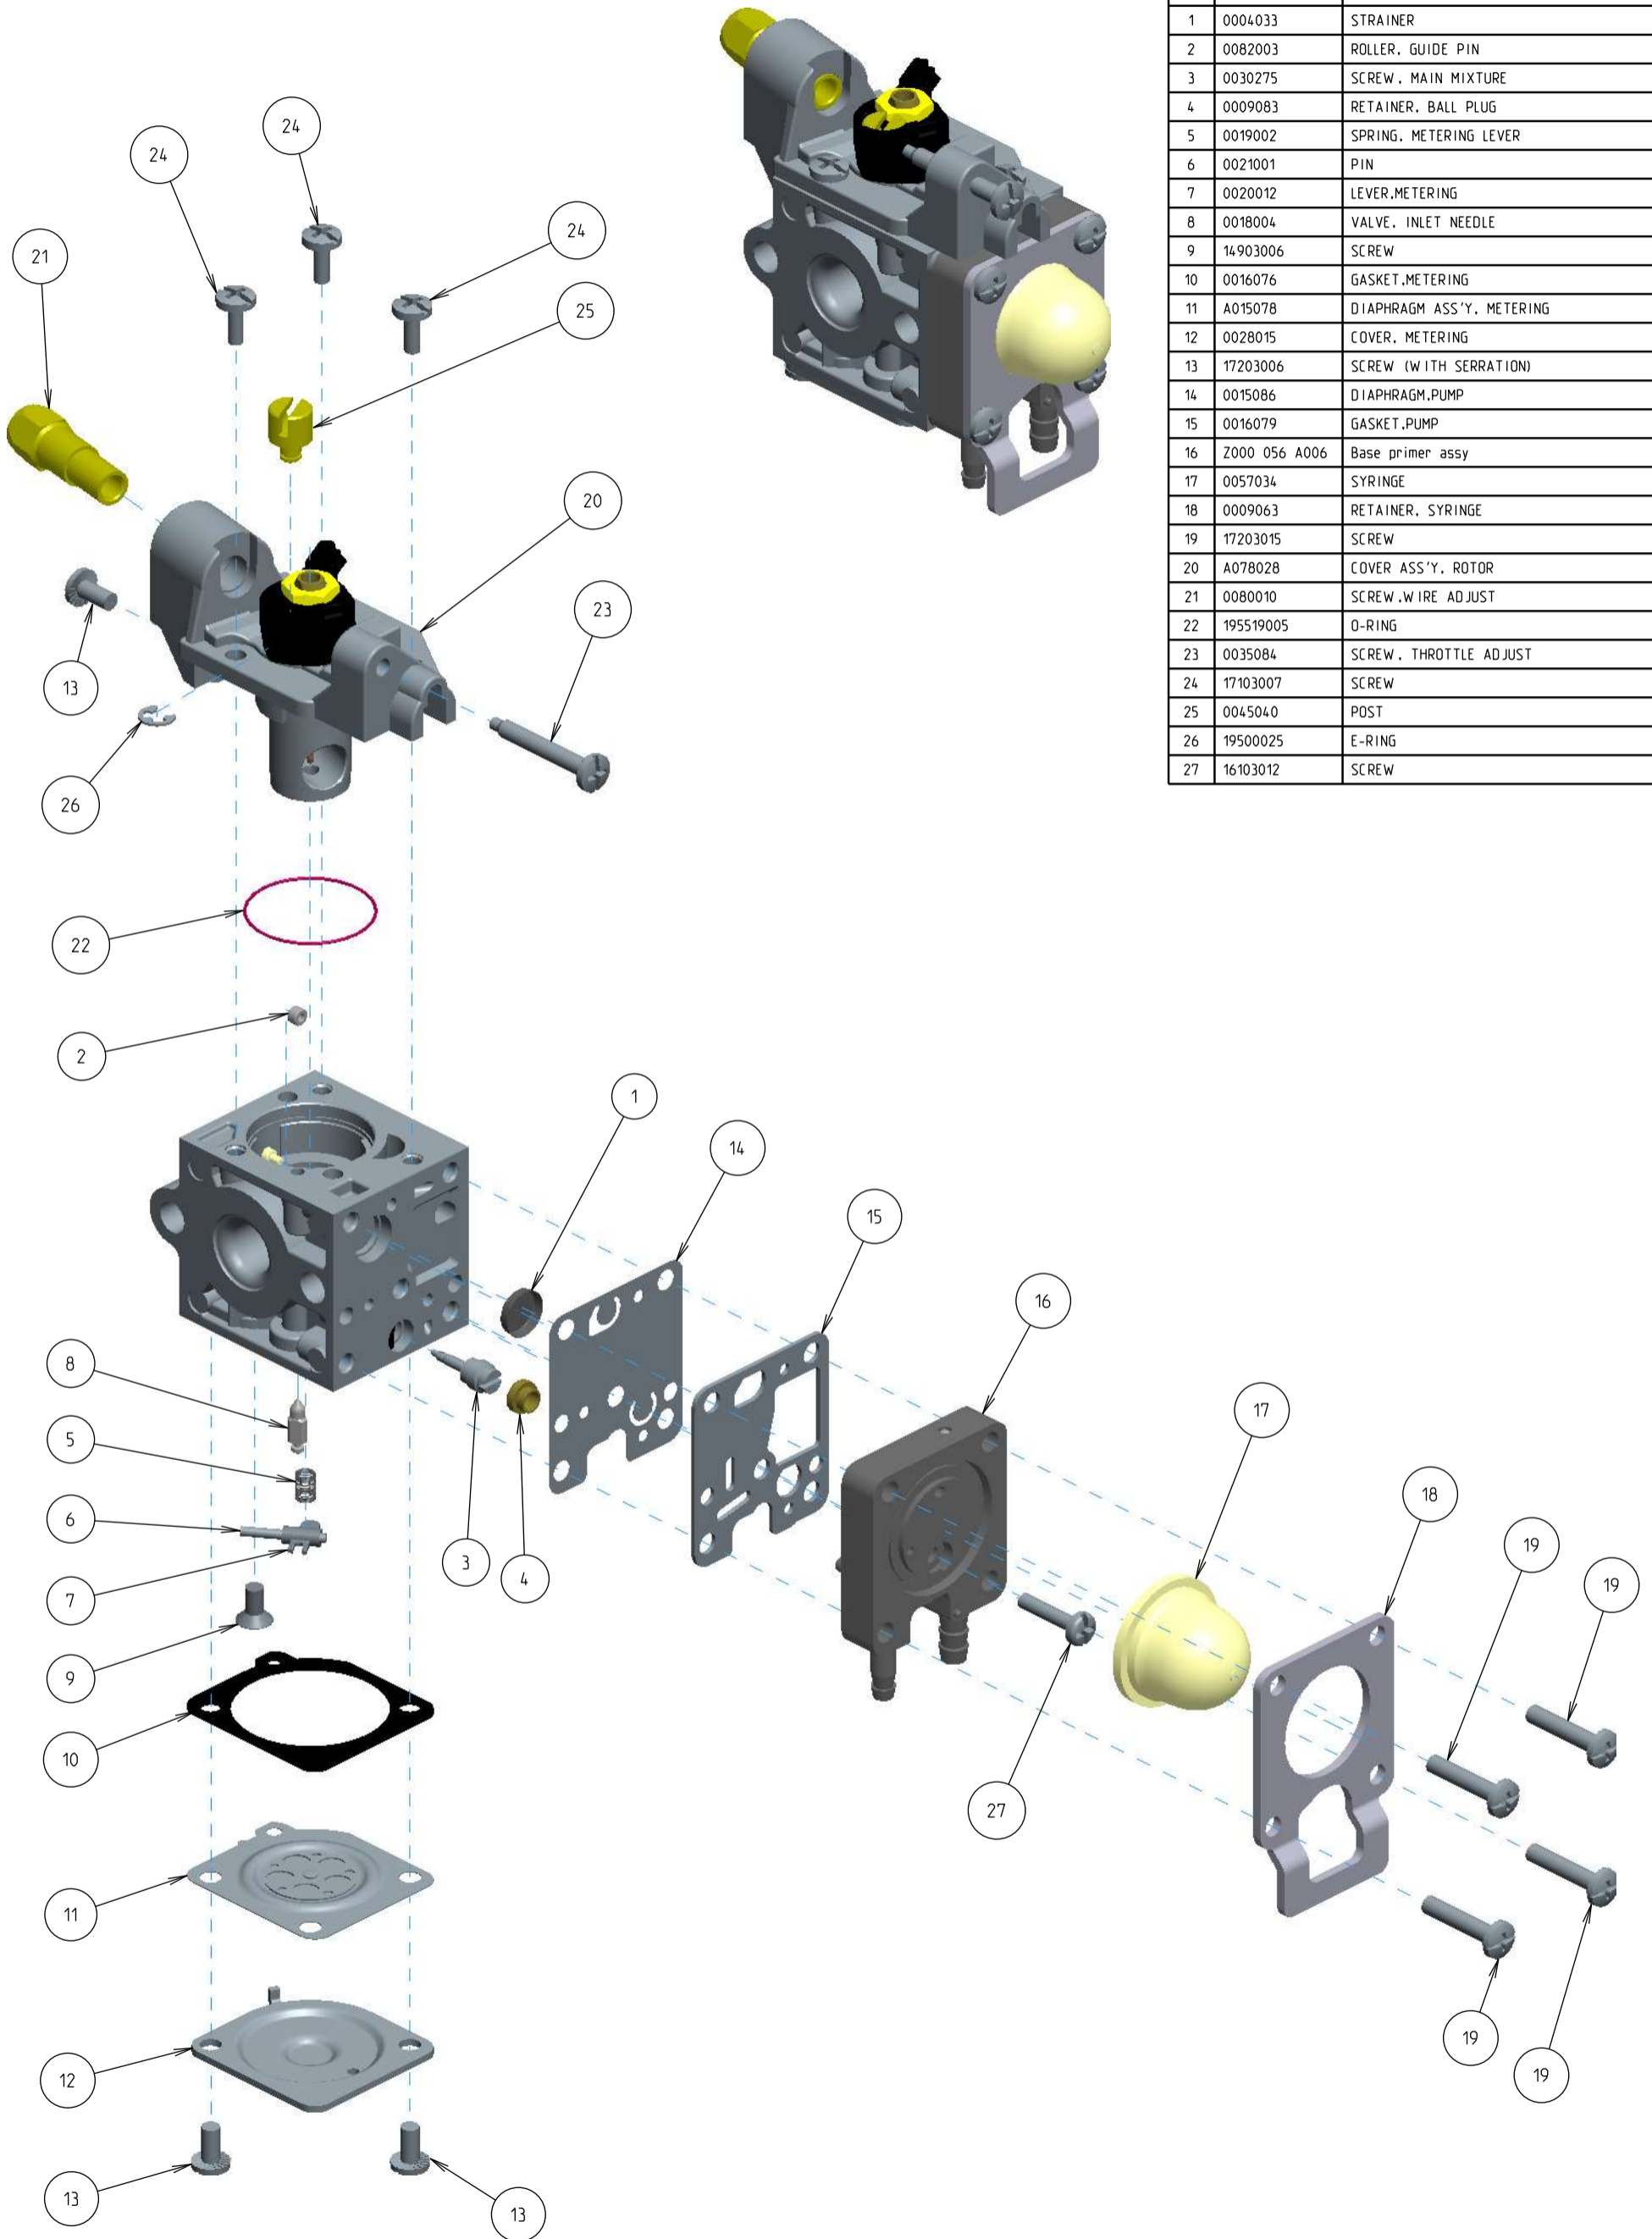

Z011-120-0620-B

ITEM	ZAMA PART NR.	DESCRIPTION
	Z011-120-0620-B	CARBURETOR ASSEMBLY
	RB-182	REBUILD KIT (1,2,5,6,7,8,10,11,14,15)
	GND-106	GASKET & DIAPHRAGM KIT (10,11,14,15)
1	0004033	STRAINER
2	0082003	ROLLER, GUIDE PIN
3	0030275	SCREW, MAIN MIXTURE
4	0009083	RETAINER, BALL PLUG
5	0019002	SPRING, METERING LEVER
6	0021001	PIN
7	0020012	LEVER, METERING
8	0018004	VALVE, INLET NEEDLE
9	14903006	SCREW
10	0016076	GASKET, METERING
11	A015078	DIAPHRAGM ASS'Y, METERING
12	0028015	COVER, METERING
13	17203006	SCREW (WITH SERRATION)
14	0015086	DIAPHRAGM, PUMP
15	0016079	GASKET, PUMP
16	Z000 056 A006	Base primer assy
17	0057034	SYRINGE
18	0009063	RETAINER, SYRINGE
19	17203015	SCREW
20	A078028	COVER ASS'Y, ROTOR
21	0080010	SCREW, WIRE ADJUST
22	195519005	O-RING
23	0035084	SCREW, THROTTLE ADJUST
24	17103007	SCREW
25	0045040	POST
26	19500025	E-RING
27	16103012	SCREW