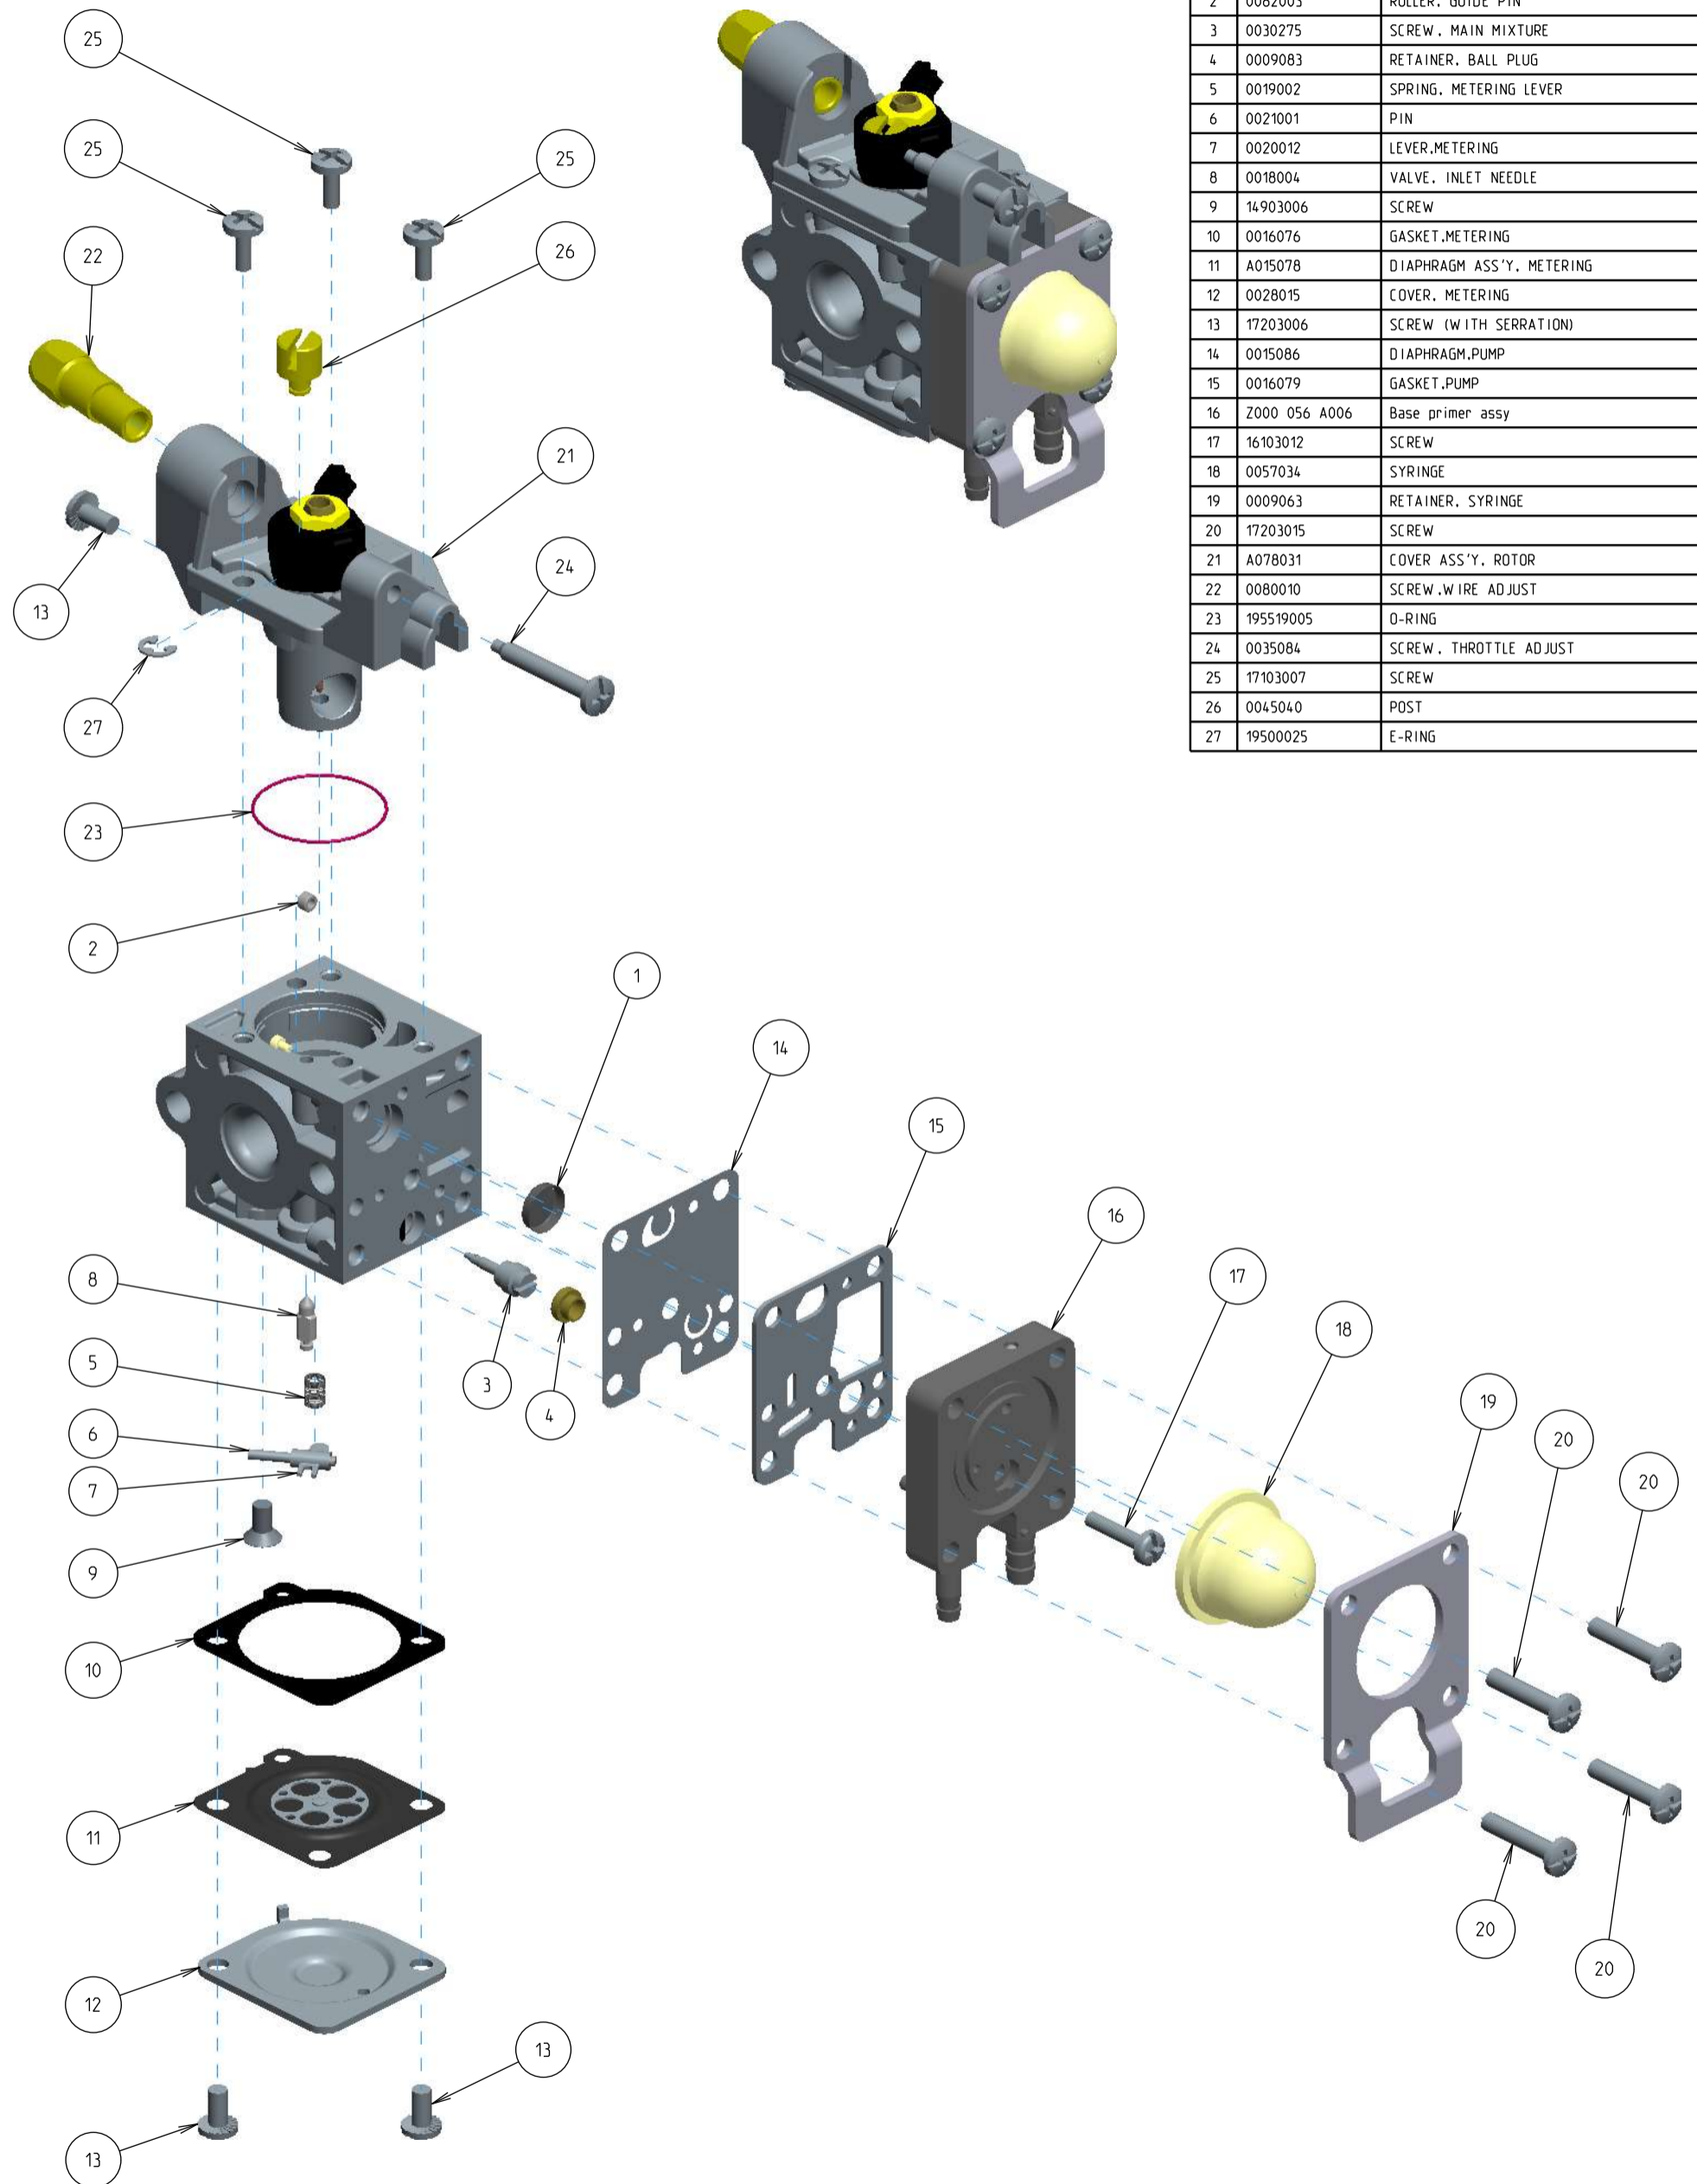

Z011-120-0621-B

ITEM	ZAMA PART NR.	DESCRIPTION
	Z011-120-0621-B	CARBURETOR ASSEMBLY
	RB-182	REBUILD KIT (1,2,5,6,7,8,10,11,14,15)
	GND-106	GASKET & DIAPHRAGM KIT (10,11,14,15)
1	0004033	STRAINER
2	0082003	ROLLER, GUIDE PIN
3	0030275	SCREW, MAIN MIXTURE
4	0009083	RETAINER, BALL PLUG
5	0019002	SPRING, METERING LEVER
6	0021001	PIN
7	0020012	LEVER, METERING
8	0018004	VALVE, INLET NEEDLE
9	14903006	SCREW
10	0016076	GASKET, METERING
11	A015078	DIAPHRAGM ASS'Y, METERING
12	0028015	COVER, METERING
13	17203006	SCREW (WITH SERRATION)
14	0015086	DIAPHRAGM, PUMP
15	0016079	GASKET, PUMP
16	Z000 056 A006	Base primer assy
17	16103012	SCREW
18	0057034	SYRINGE
19	0009063	RETAINER, SYRINGE
20	17203015	SCREW
21	A078031	COVER ASS'Y, ROTOR
22	0080010	SCREW, WIRE ADJUST
23	195519005	O-RING
24	0035084	SCREW, THROTTLE ADJUST
25	17103007	SCREW
26	0045040	POST
27	19500025	E-RING