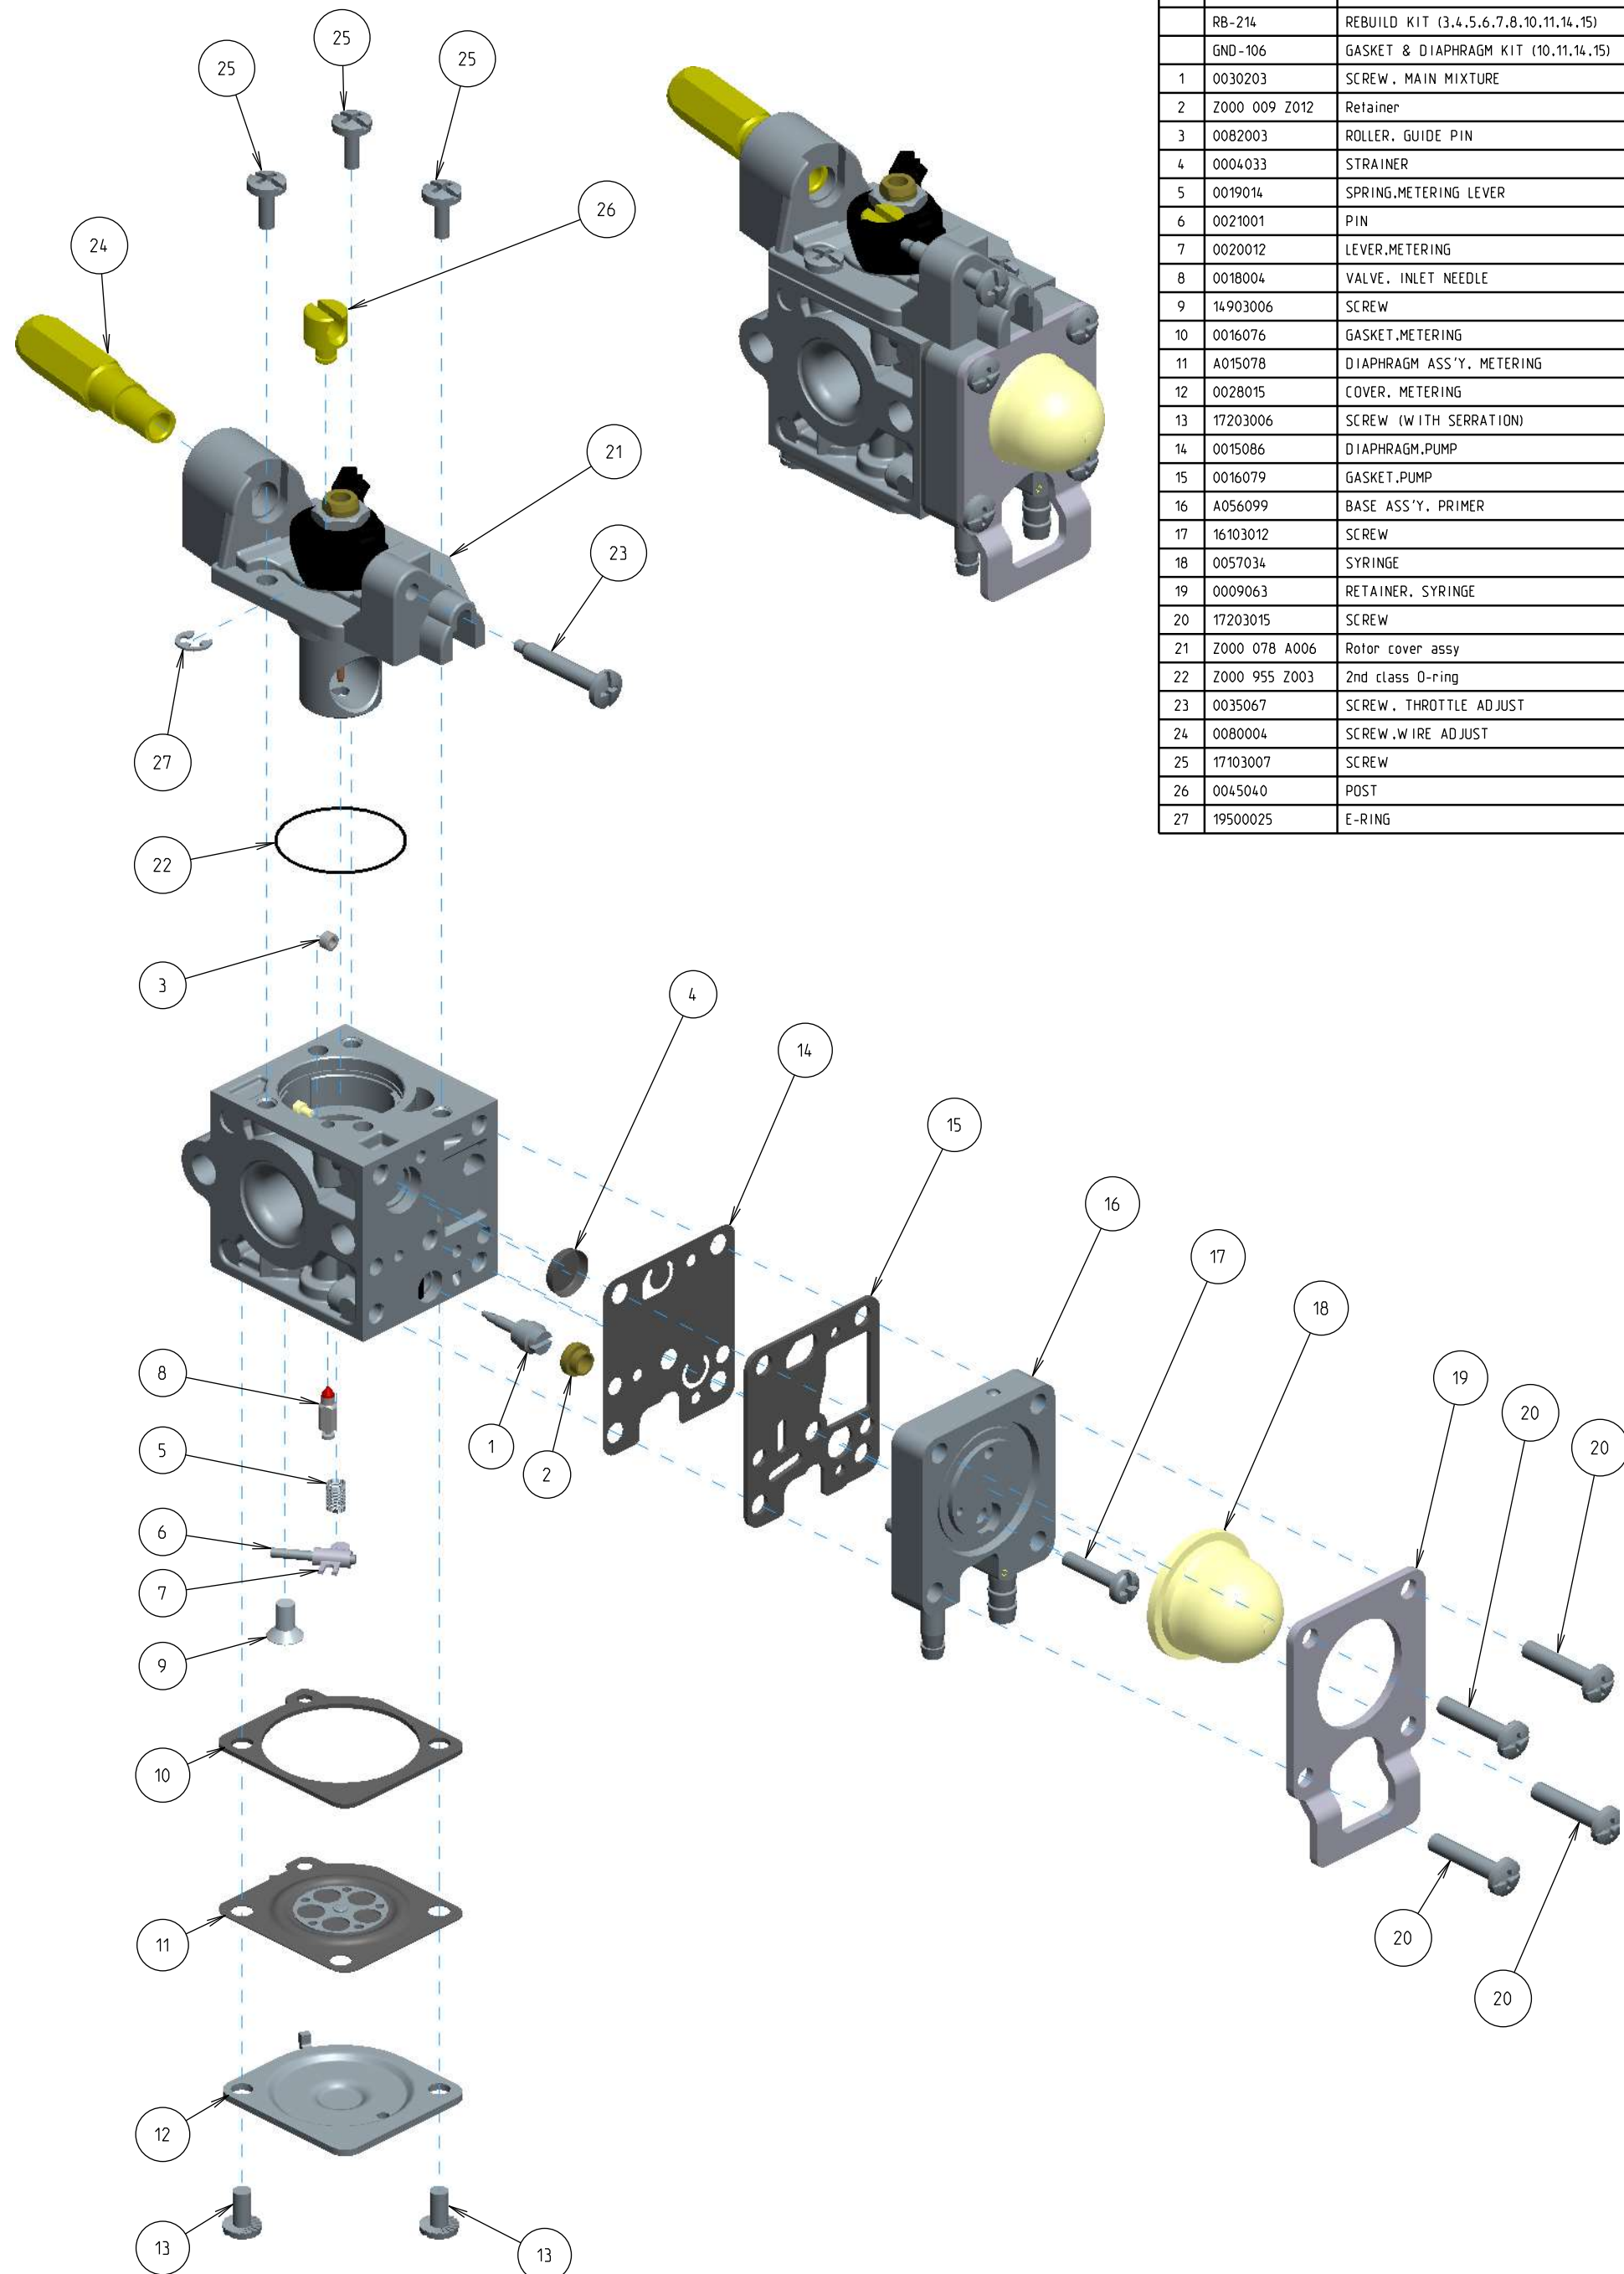

Z011-120-0644-A

ITEM	ZAMA PART NR.	DESCRIPTION
	Z011-120-0644-A	CARBURETOR ASSEMBLY
	RB-214	REBUILD KIT (3,4,5,6,7,8,10,11,14,15)
	GND-106	GASKET & DIAPHRAGM KIT (10,11,14,15)
1	0030203	SCREW, MAIN MIXTURE
2	Z000 009 Z012	Retainer
3	0082003	ROLLER, GUIDE PIN
4	0004033	STRAINER
5	0019014	SPRING, METERING LEVER
6	0021001	PIN
7	0020012	LEVER, METERING
8	0018004	VALVE, INLET NEEDLE
9	14903006	SCREW
10	0016076	GASKET, METERING
11	A015078	DIAPHRAGM ASS'Y, METERING
12	0028015	COVER, METERING
13	17203006	SCREW (WITH SERRATION)
14	0015086	DIAPHRAGM, PUMP
15	0016079	GASKET, PUMP
16	A056099	BASE ASS'Y, PRIMER
17	16103012	SCREW
18	0057034	SYRINGE
19	0009063	RETAINER, SYRINGE
20	17203015	SCREW
21	Z000 078 A006	Rotor cover assy
22	Z000 955 Z003	2nd class O-ring
23	0035067	SCREW, THROTTLE ADJUST
24	0080004	SCREW, WIRE ADJUST
25	17103007	SCREW
26	0045040	POST
27	19500025	E-RING