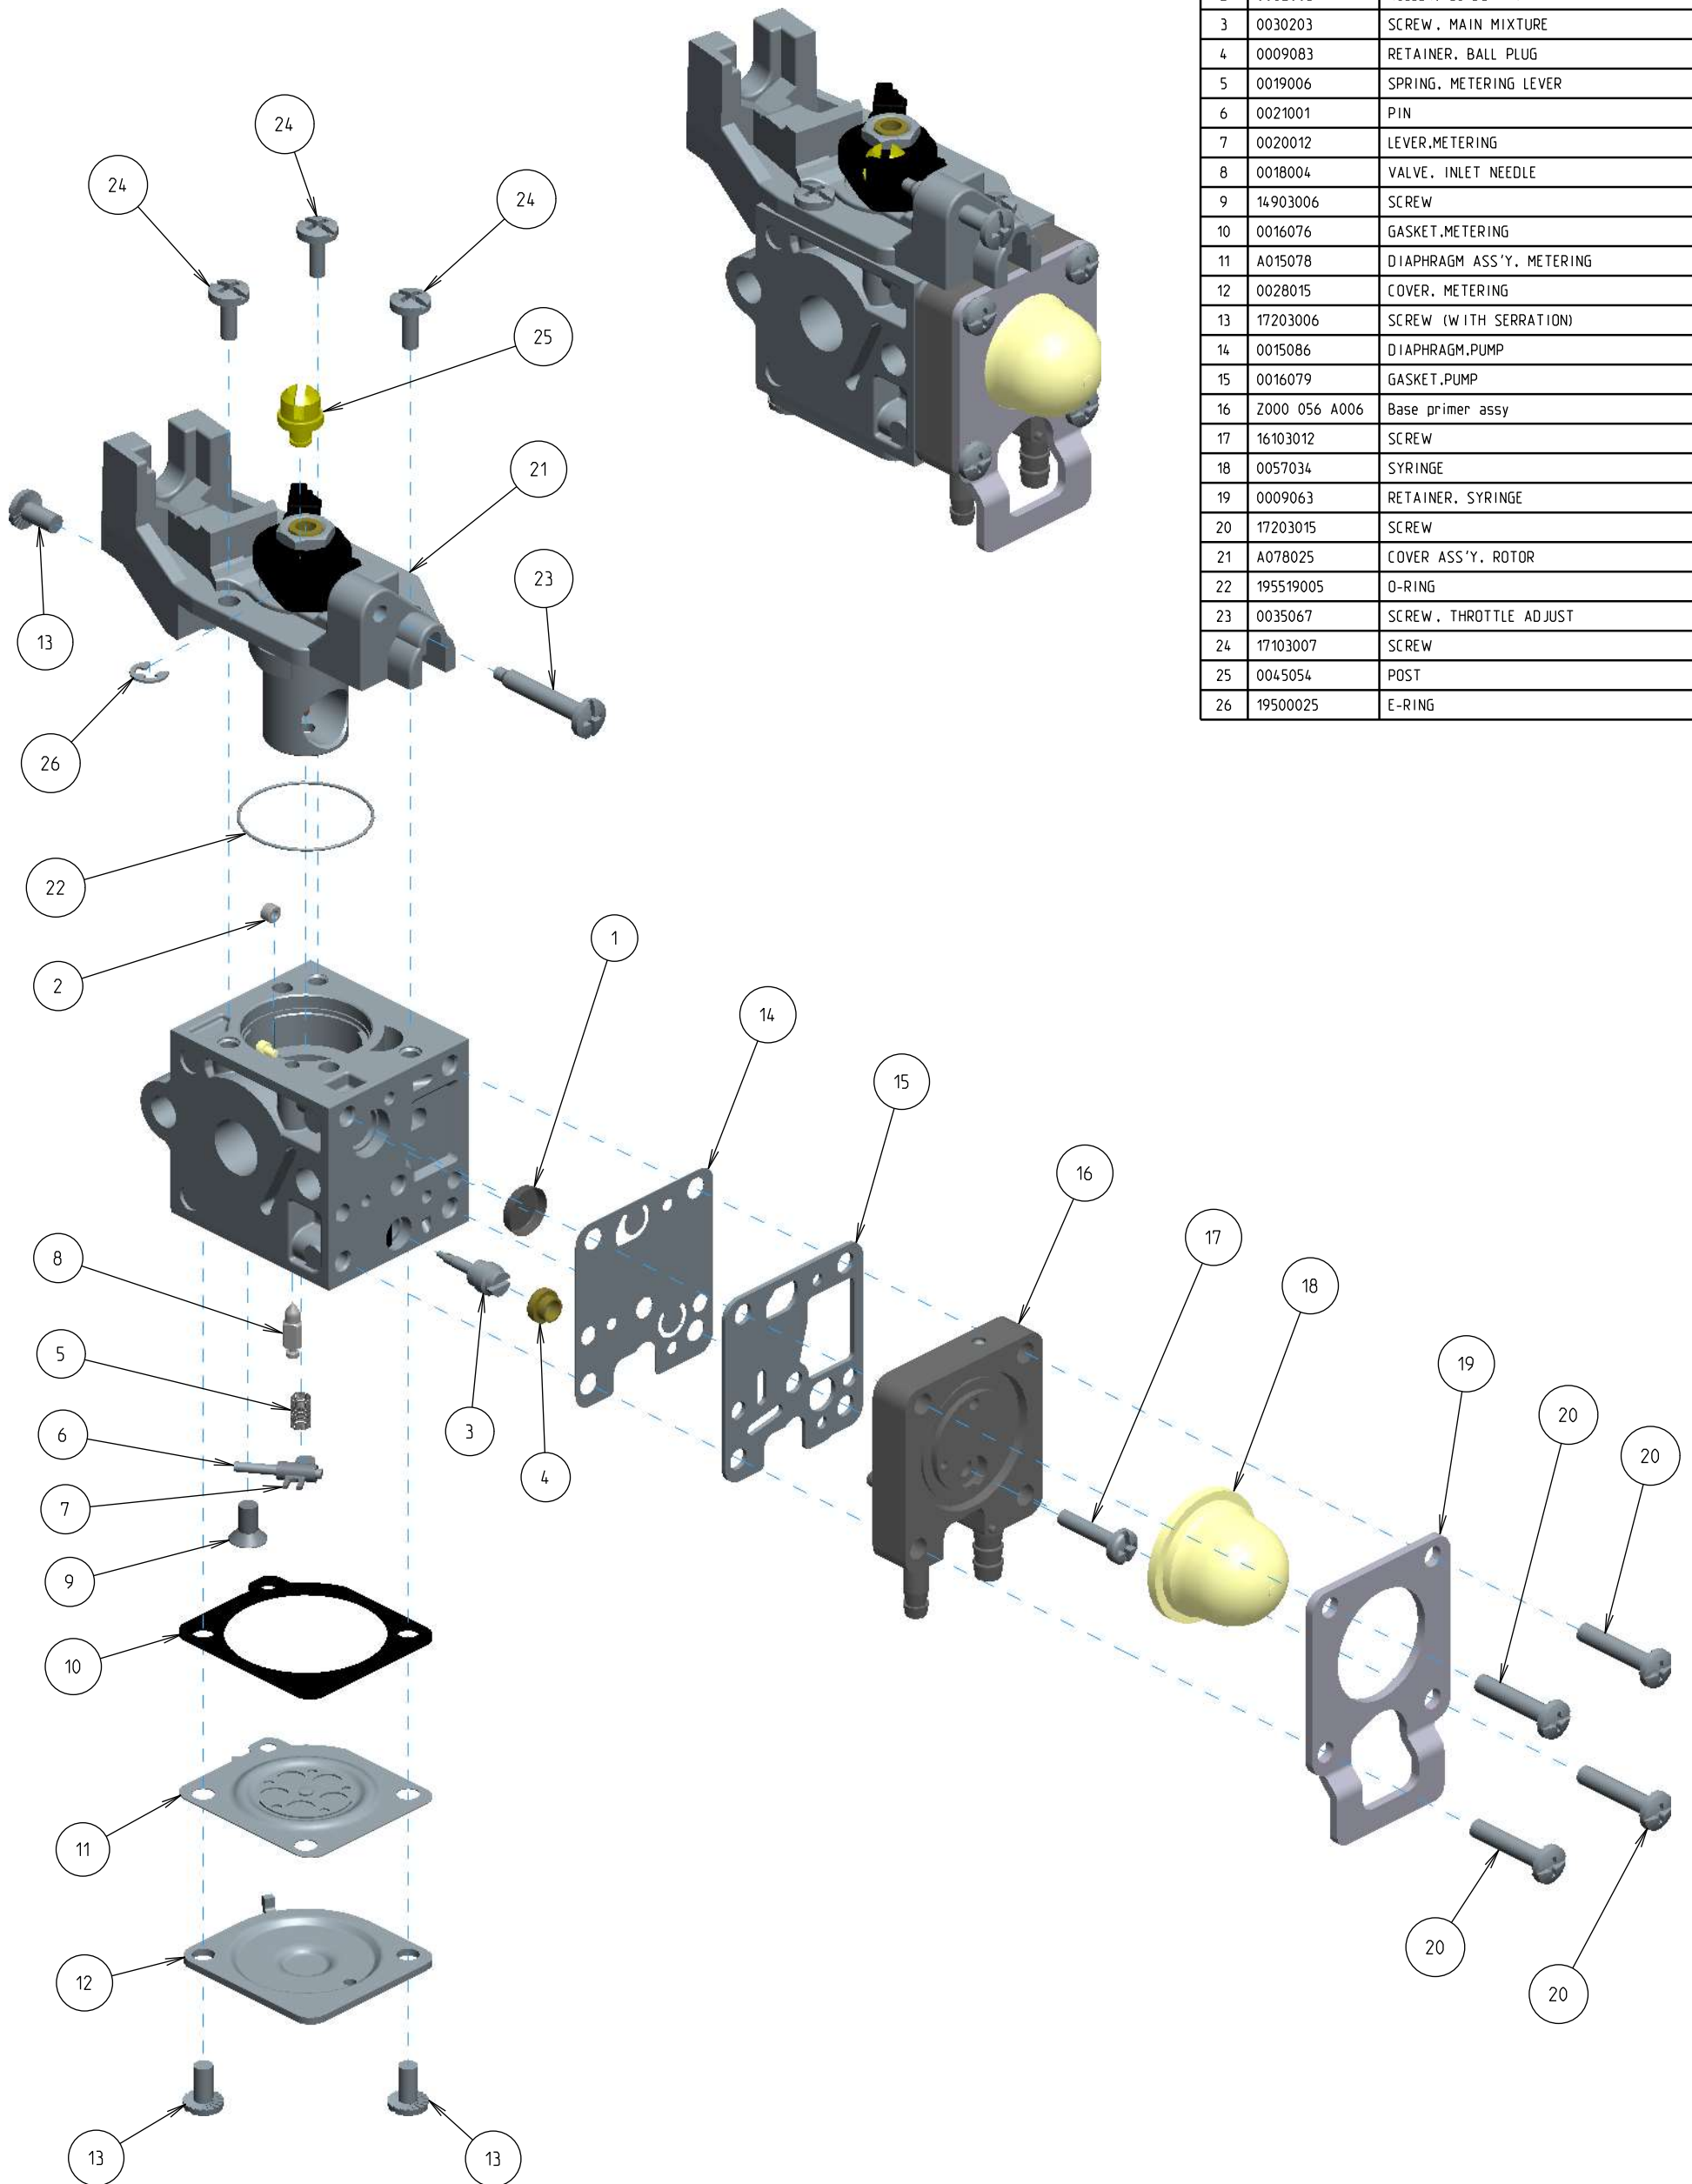

Z011-120-0651-A

ITEM	ZAMA PART NR.	DESCRIPTION
	Z011-120-0651-A	CARBURETOR ASSEMBLY
	RB-188	REBUILD KIT (1,2,5,6,7,8,10,11,14,15)
	GND-106	GASKET & DIAPHRAGM KIT (10,11,14,15)
1	0004033	STRAINER
2	0082003	ROLLER, GUIDE PIN
3	0030203	SCREW, MAIN MIXTURE
4	0009083	RETAINER, BALL PLUG
5	0019006	SPRING, METERING LEVER
6	0021001	PIN
7	0020012	LEVER, METERING
8	0018004	VALVE, INLET NEEDLE
9	14903006	SCREW
10	0016076	GASKET, METERING
11	A015078	DIAPHRAGM ASS'Y, METERING
12	0028015	COVER, METERING
13	17203006	SCREW (WITH SERRATION)
14	0015086	DIAPHRAGM, PUMP
15	0016079	GASKET, PUMP
16	Z000 056 A006	Base primer assy
17	16103012	SCREW
18	0057034	SYRINGE
19	0009063	RETAINER, SYRINGE
20	17203015	SCREW
21	A078025	COVER ASS'Y, ROTOR
22	195519005	O-RING
23	0035067	SCREW, THROTTLE ADJUST
24	17103007	SCREW
25	0045054	POST
26	19500025	E-RING