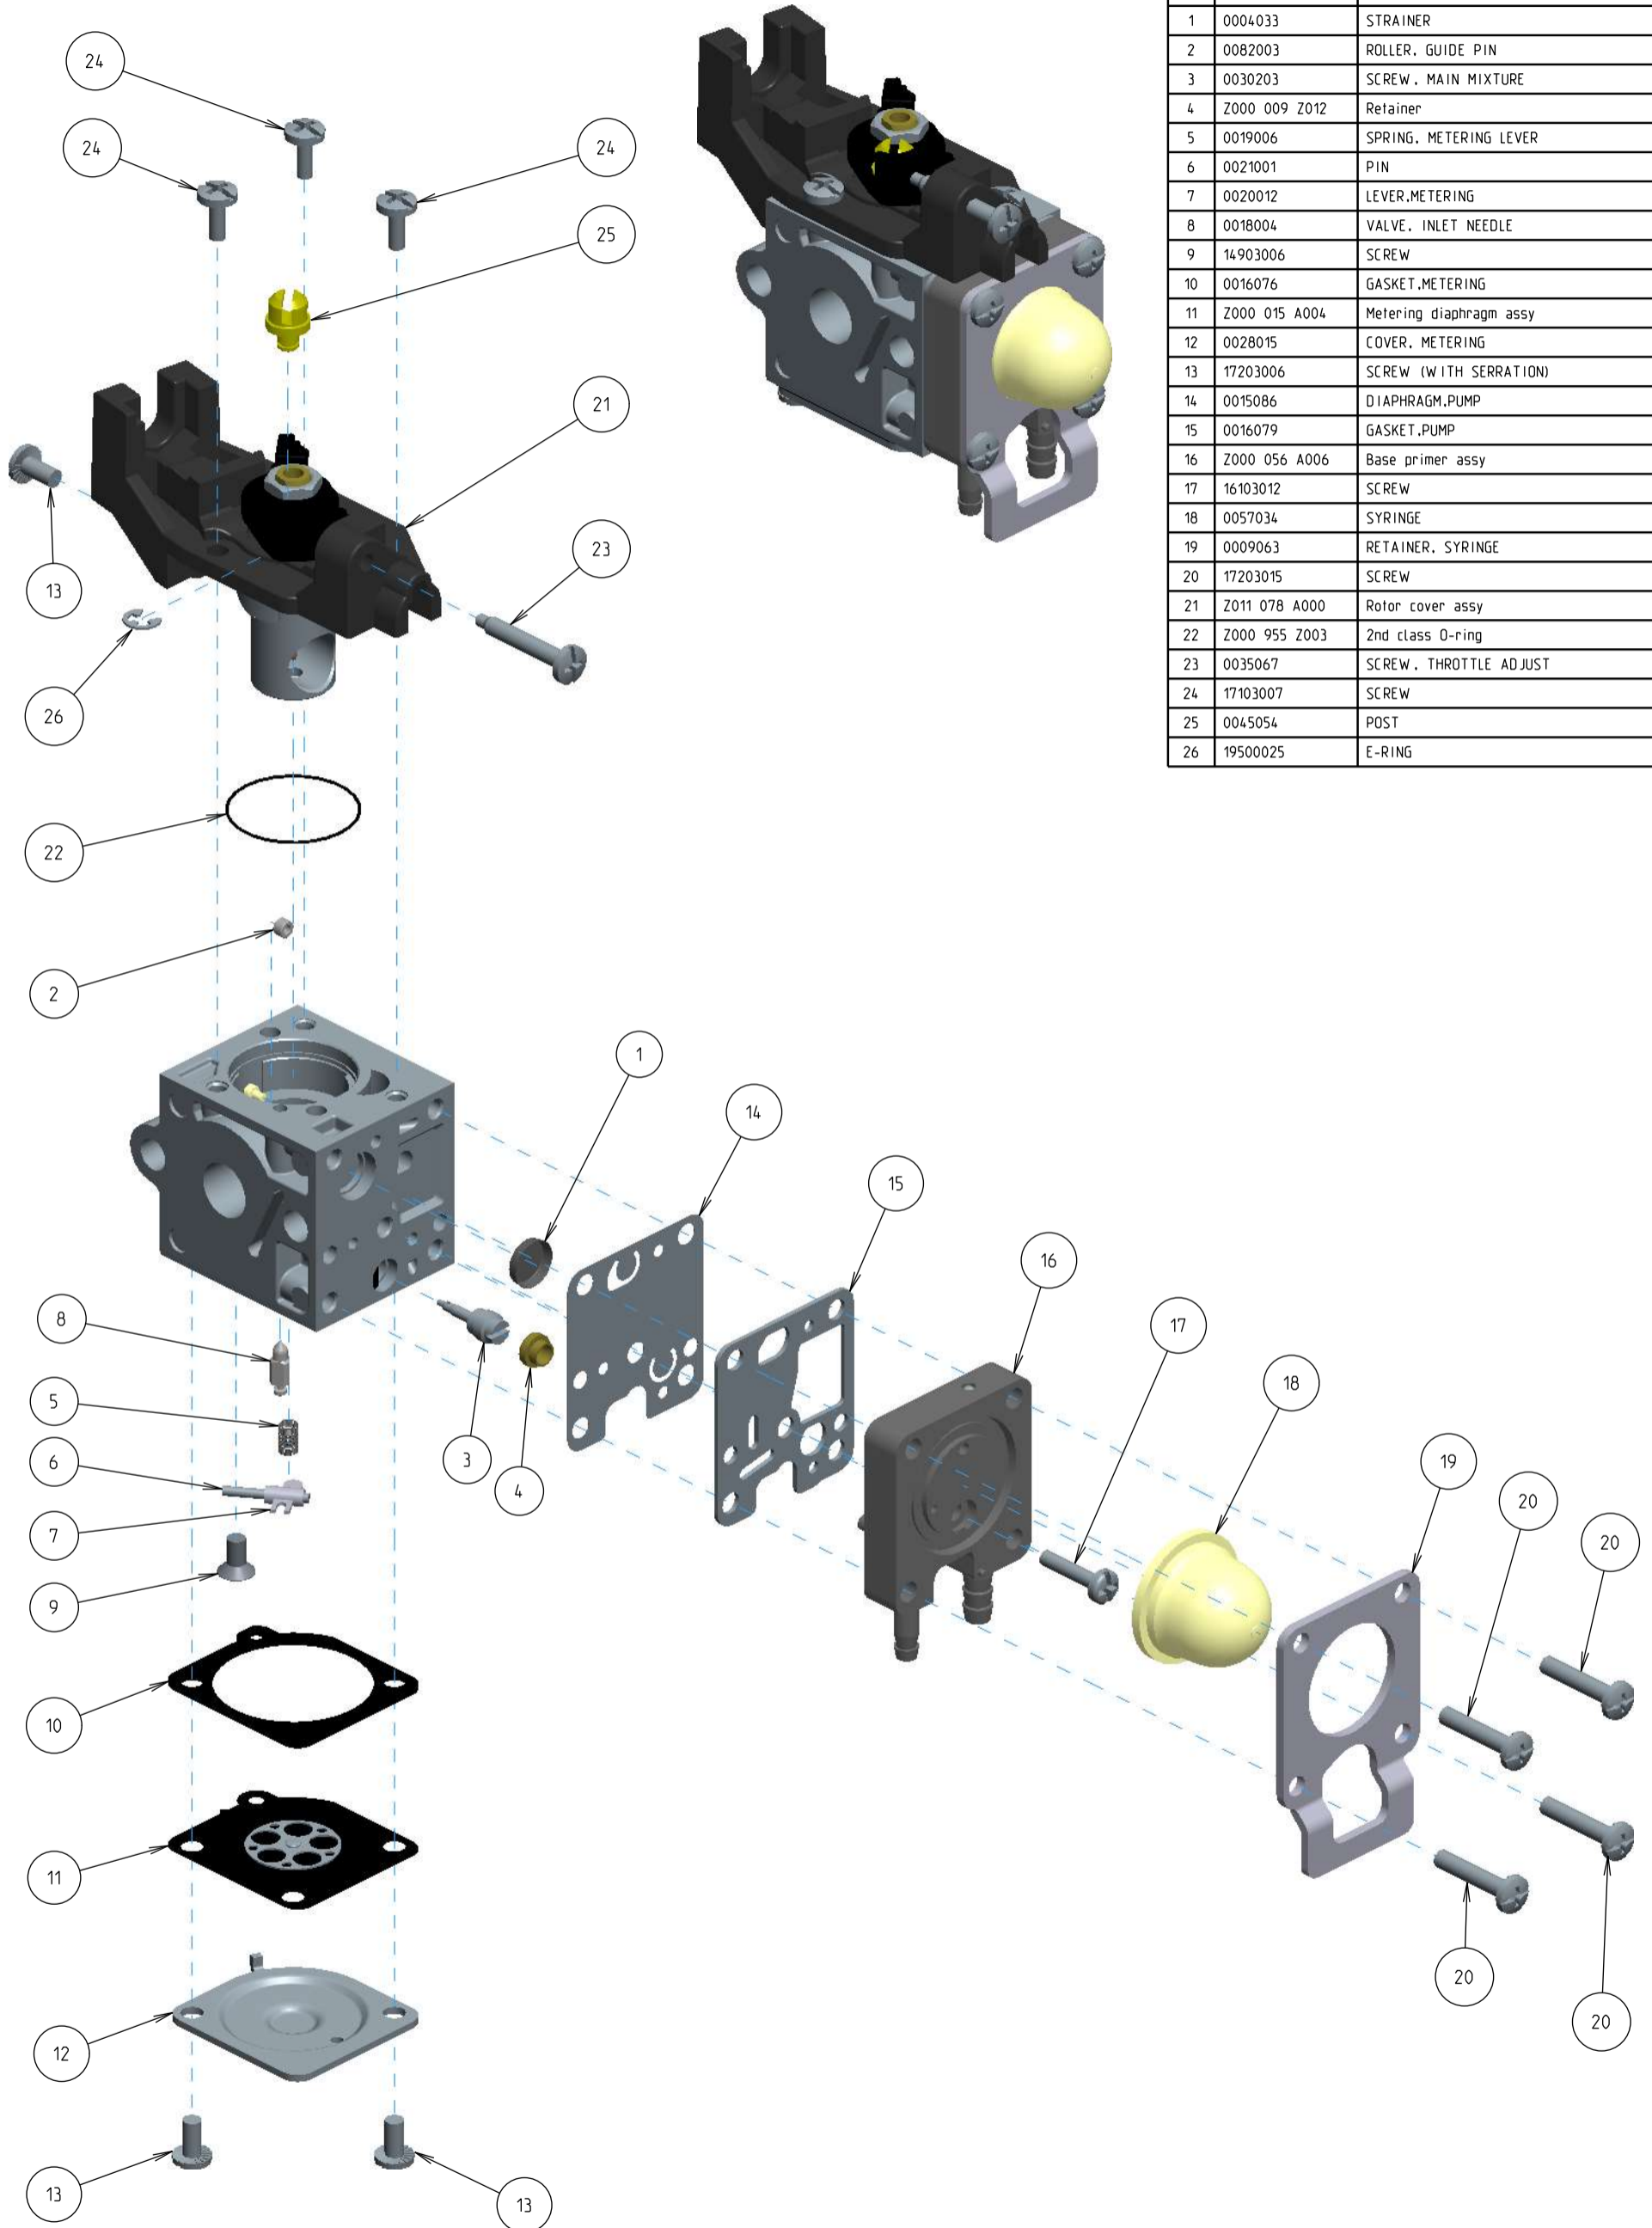

Z011-120-0667-A

ITEM	ZAMA PART NR.	DESCRIPTION
	Z011-120-0667-A	CARBURETOR ASSEMBLY
	RB-188	REBUILD KIT (1,2,5,6,7,8,10,11,14,15)
	GND-106	GASKET & DIAPHRAGM KIT (10,11,14,15)
1	0004033	STRAINER
2	0082003	ROLLER, GUIDE PIN
3	0030203	SCREW, MAIN MIXTURE
4	Z000 009 Z012	Retainer
5	0019006	SPRING, METERING LEVER
6	0021001	PIN
7	0020012	LEVER, METERING
8	0018004	VALVE, INLET NEEDLE
9	14903006	SCREW
10	0016076	GASKET, METERING
11	Z000 015 A004	Metering diaphragm assy
12	0028015	COVER, METERING
13	17203006	SCREW (WITH SERRATION)
14	0015086	DIAPHRAGM, PUMP
15	0016079	GASKET, PUMP
16	Z000 056 A006	Base primer assy
17	16103012	SCREW
18	0057034	SYRINGE
19	0009063	RETAINER, SYRINGE
20	17203015	SCREW
21	Z011 078 A000	Rotor cover assy
22	Z000 955 Z003	2nd class O-ring
23	0035067	SCREW, THROTTLE ADJUST
24	17103007	SCREW
25	0045054	POST
26	19500025	E-RING