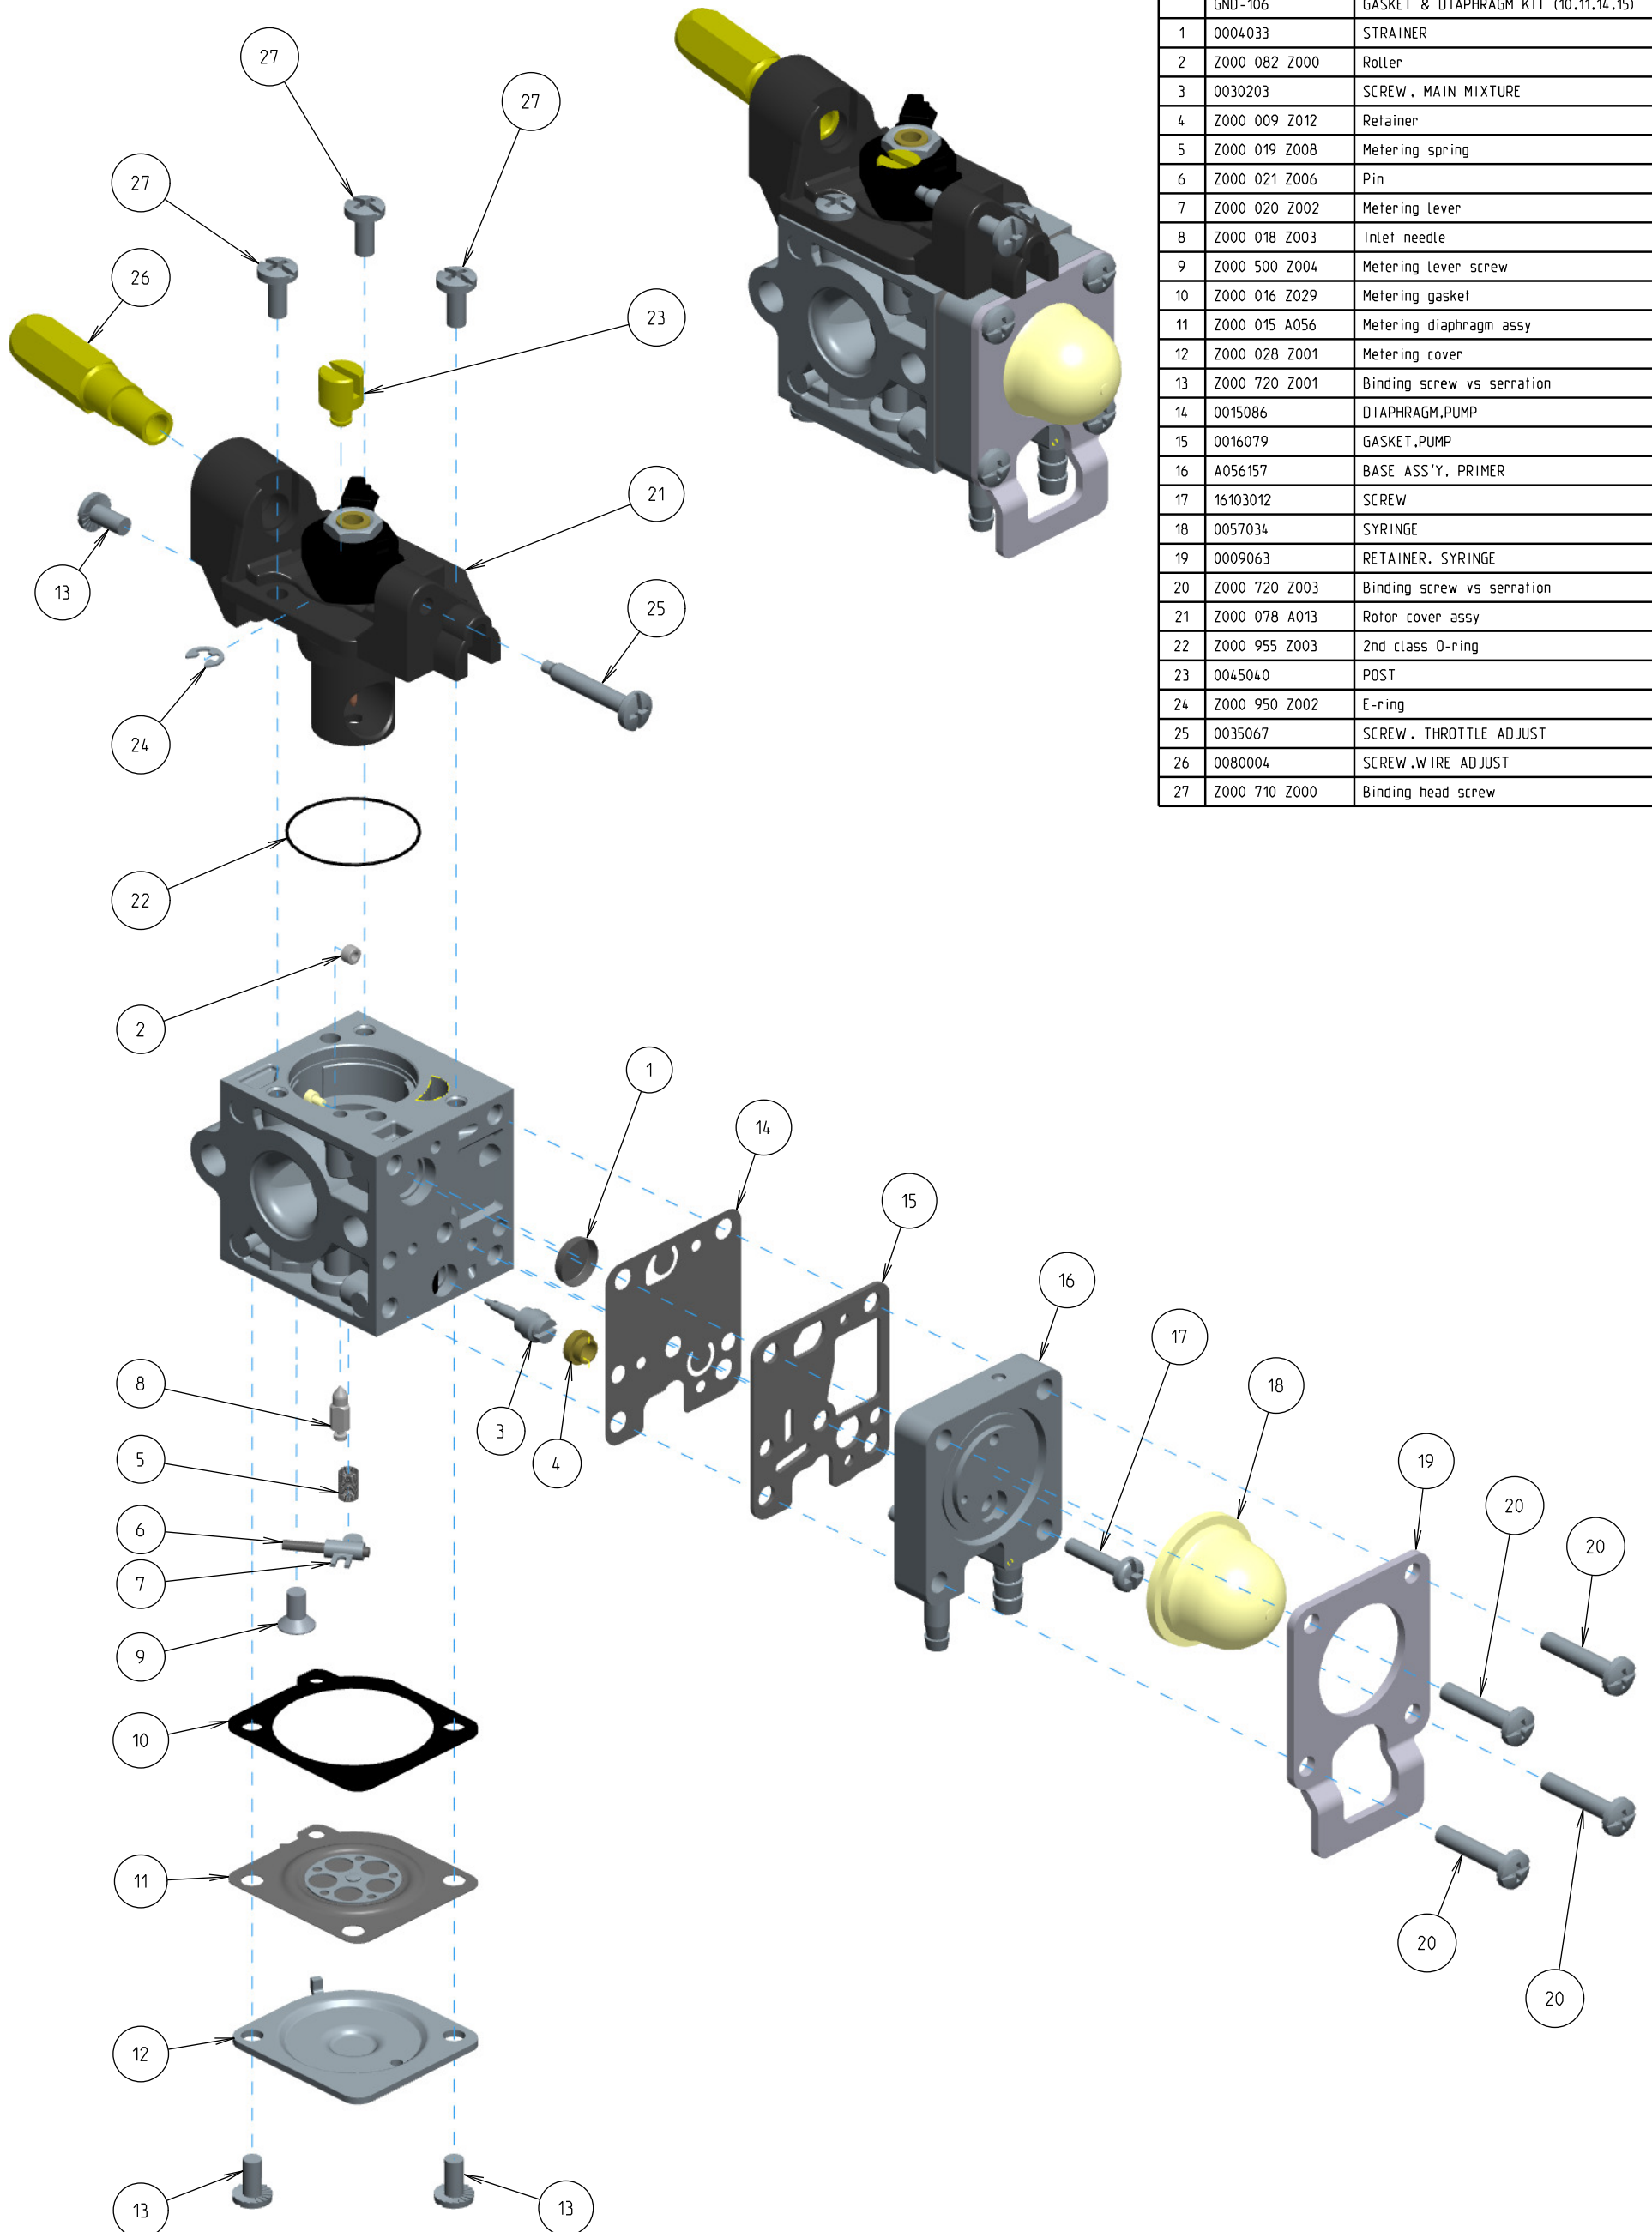

Z011-120-0602-C

ITEM	ZAMA PART NR.	DESCRIPTION
	Z011-120-0602-C	CARBURETOR ASSEMBLY
	RB-188	REBUILD KIT (1,2,5,6,7,8,10,11,14,15)
	GND-106	GASKET & DIAPHRAGM KIT (10,11,14,15)
1	0004033	STRAINER
2	Z000 082 Z000	Roller
3	0030203	SCREW, MAIN MIXTURE
4	Z000 009 Z012	Retainer
5	Z000 019 Z008	Metering spring
6	Z000 021 Z006	Pin
7	Z000 020 Z002	Metering Lever
8	Z000 018 Z003	Inlet needle
9	Z000 500 Z004	Metering Lever screw
10	Z000 016 Z029	Metering gasket
11	Z000 015 A056	Metering diaphragm assy
12	Z000 028 Z001	Metering cover
13	Z000 720 Z001	Binding screw vs serration
14	0015086	DIAPHRAGM,PUMP
15	0016079	GASKET,PUMP
16	A056157	BASE ASS'Y, PRIMER
17	16103012	SCREW
18	0057034	SYRINGE
19	0009063	RETAINER, SYRINGE
20	Z000 720 Z003	Binding screw vs serration
21	Z000 078 A013	Rotor cover assy
22	Z000 955 Z003	2nd class O-ring
23	0045040	POST
24	Z000 950 Z002	E-ring
25	0035067	SCREW, THROTTLE ADJUST
26	0080004	SCREW,WIRE ADJUST
27	Z000 710 Z000	Binding head screw