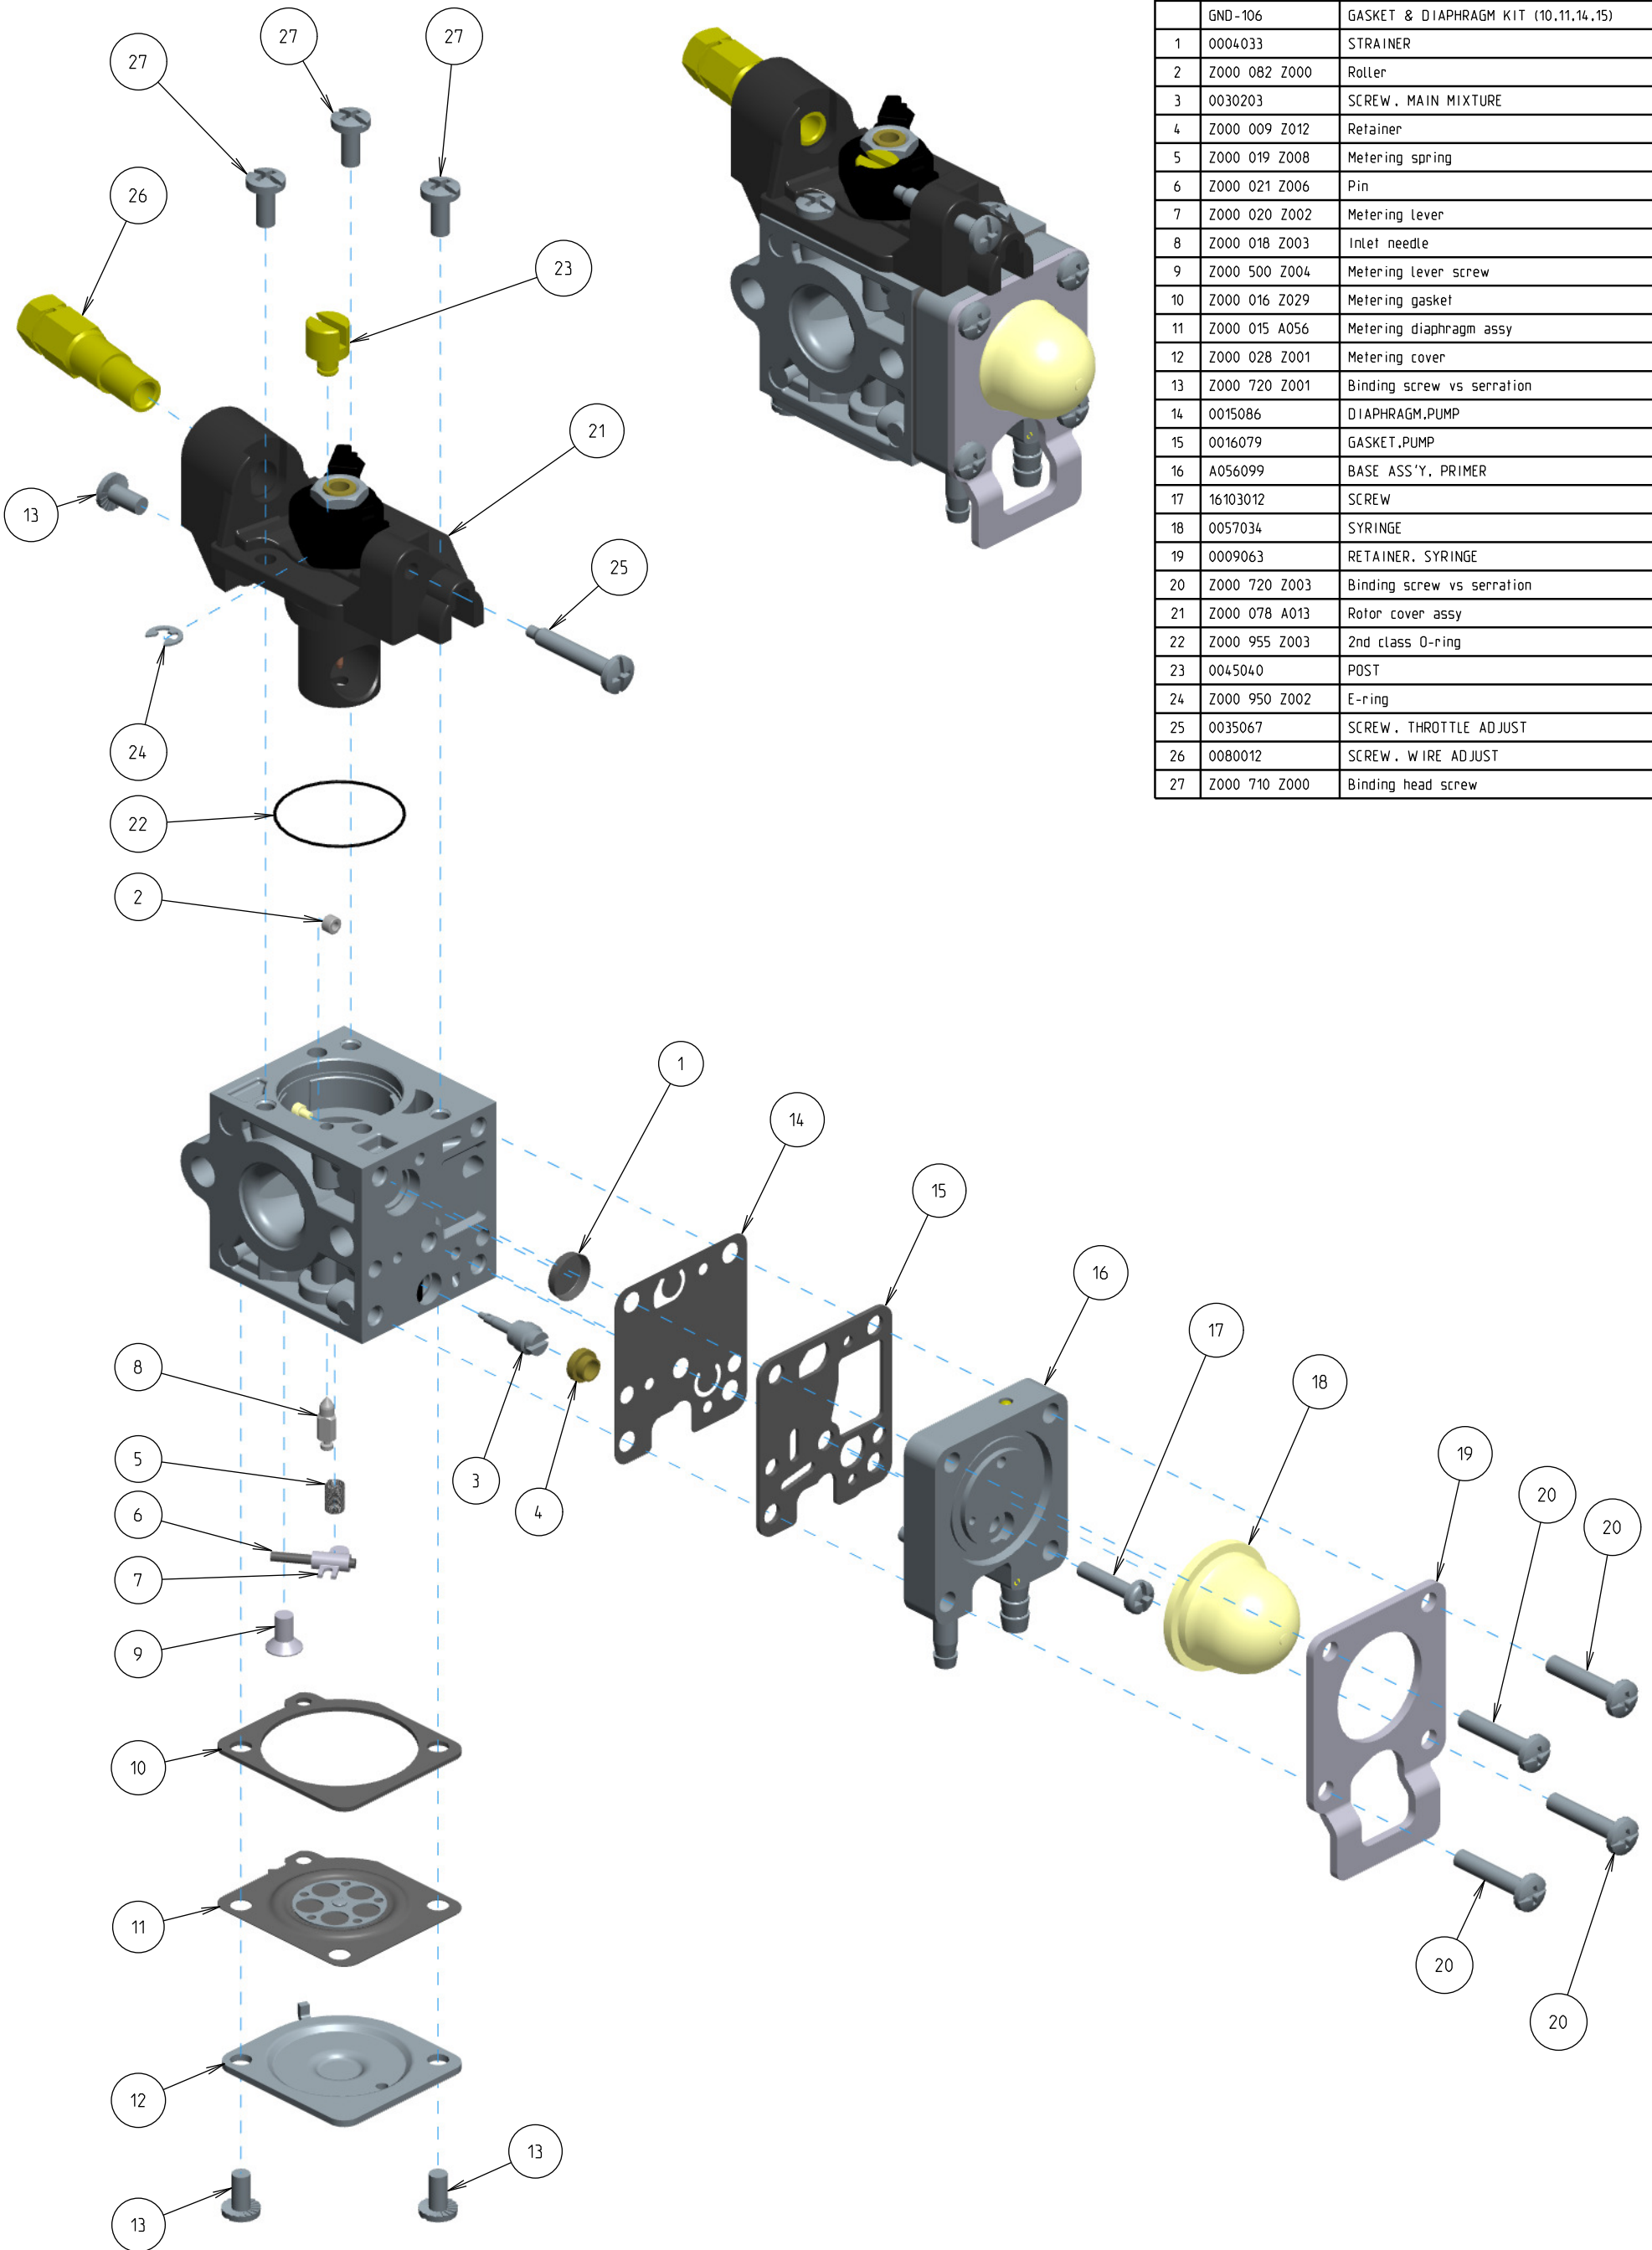

# Z011-120-0603-C

ITEM	ZAMA PART NR.	DESCRIPTION
	Z011-120-0603-C	CARBURETOR ASSEMBLY
	RB-188	REBUILD KIT (1,2,5,6,7,8,10,11,14,15)
	GND-106	GASKET & DIAPHRAGM KIT (10,11,14,15)
1	0004033	STRAINER
2	Z000 082 Z000	Roller
3	0030203	SCREW . MAIN MIXTURE
4	Z000 009 Z012	Retainer
5	Z000 019 Z008	Metering spring
6	Z000 021 Z006	Pin
7	Z000 020 Z002	Metering Lever
8	Z000 018 Z003	Inlet needle
9	Z000 500 Z004	Metering Lever screw
10	Z000 016 Z029	Metering gasket
11	Z000 015 A056	Metering diaphragm assy
12	Z000 028 Z001	Metering cover
13	Z000 720 Z001	Binding screw vs serration
14	0015086	DIAPHRAGM,PUMP
15	0016079	GASKET,PUMP
16	A056099	BASE ASS'Y. PRIMER
17	16103012	SCREW
18	0057034	SYRINGE
19	0009063	RETAINER, SYRINGE
20	Z000 720 Z003	Binding screw vs serration
21	Z000 078 A013	Rotor cover assy
22	Z000 955 Z003	2nd class O-ring
23	0045040	POST
24	Z000 950 Z002	E-ring
25	0035067	SCREW . THROTTLE ADJUST
26	0080012	SCREW . WIRE ADJUST
27	Z000 710 Z000	Binding head screw