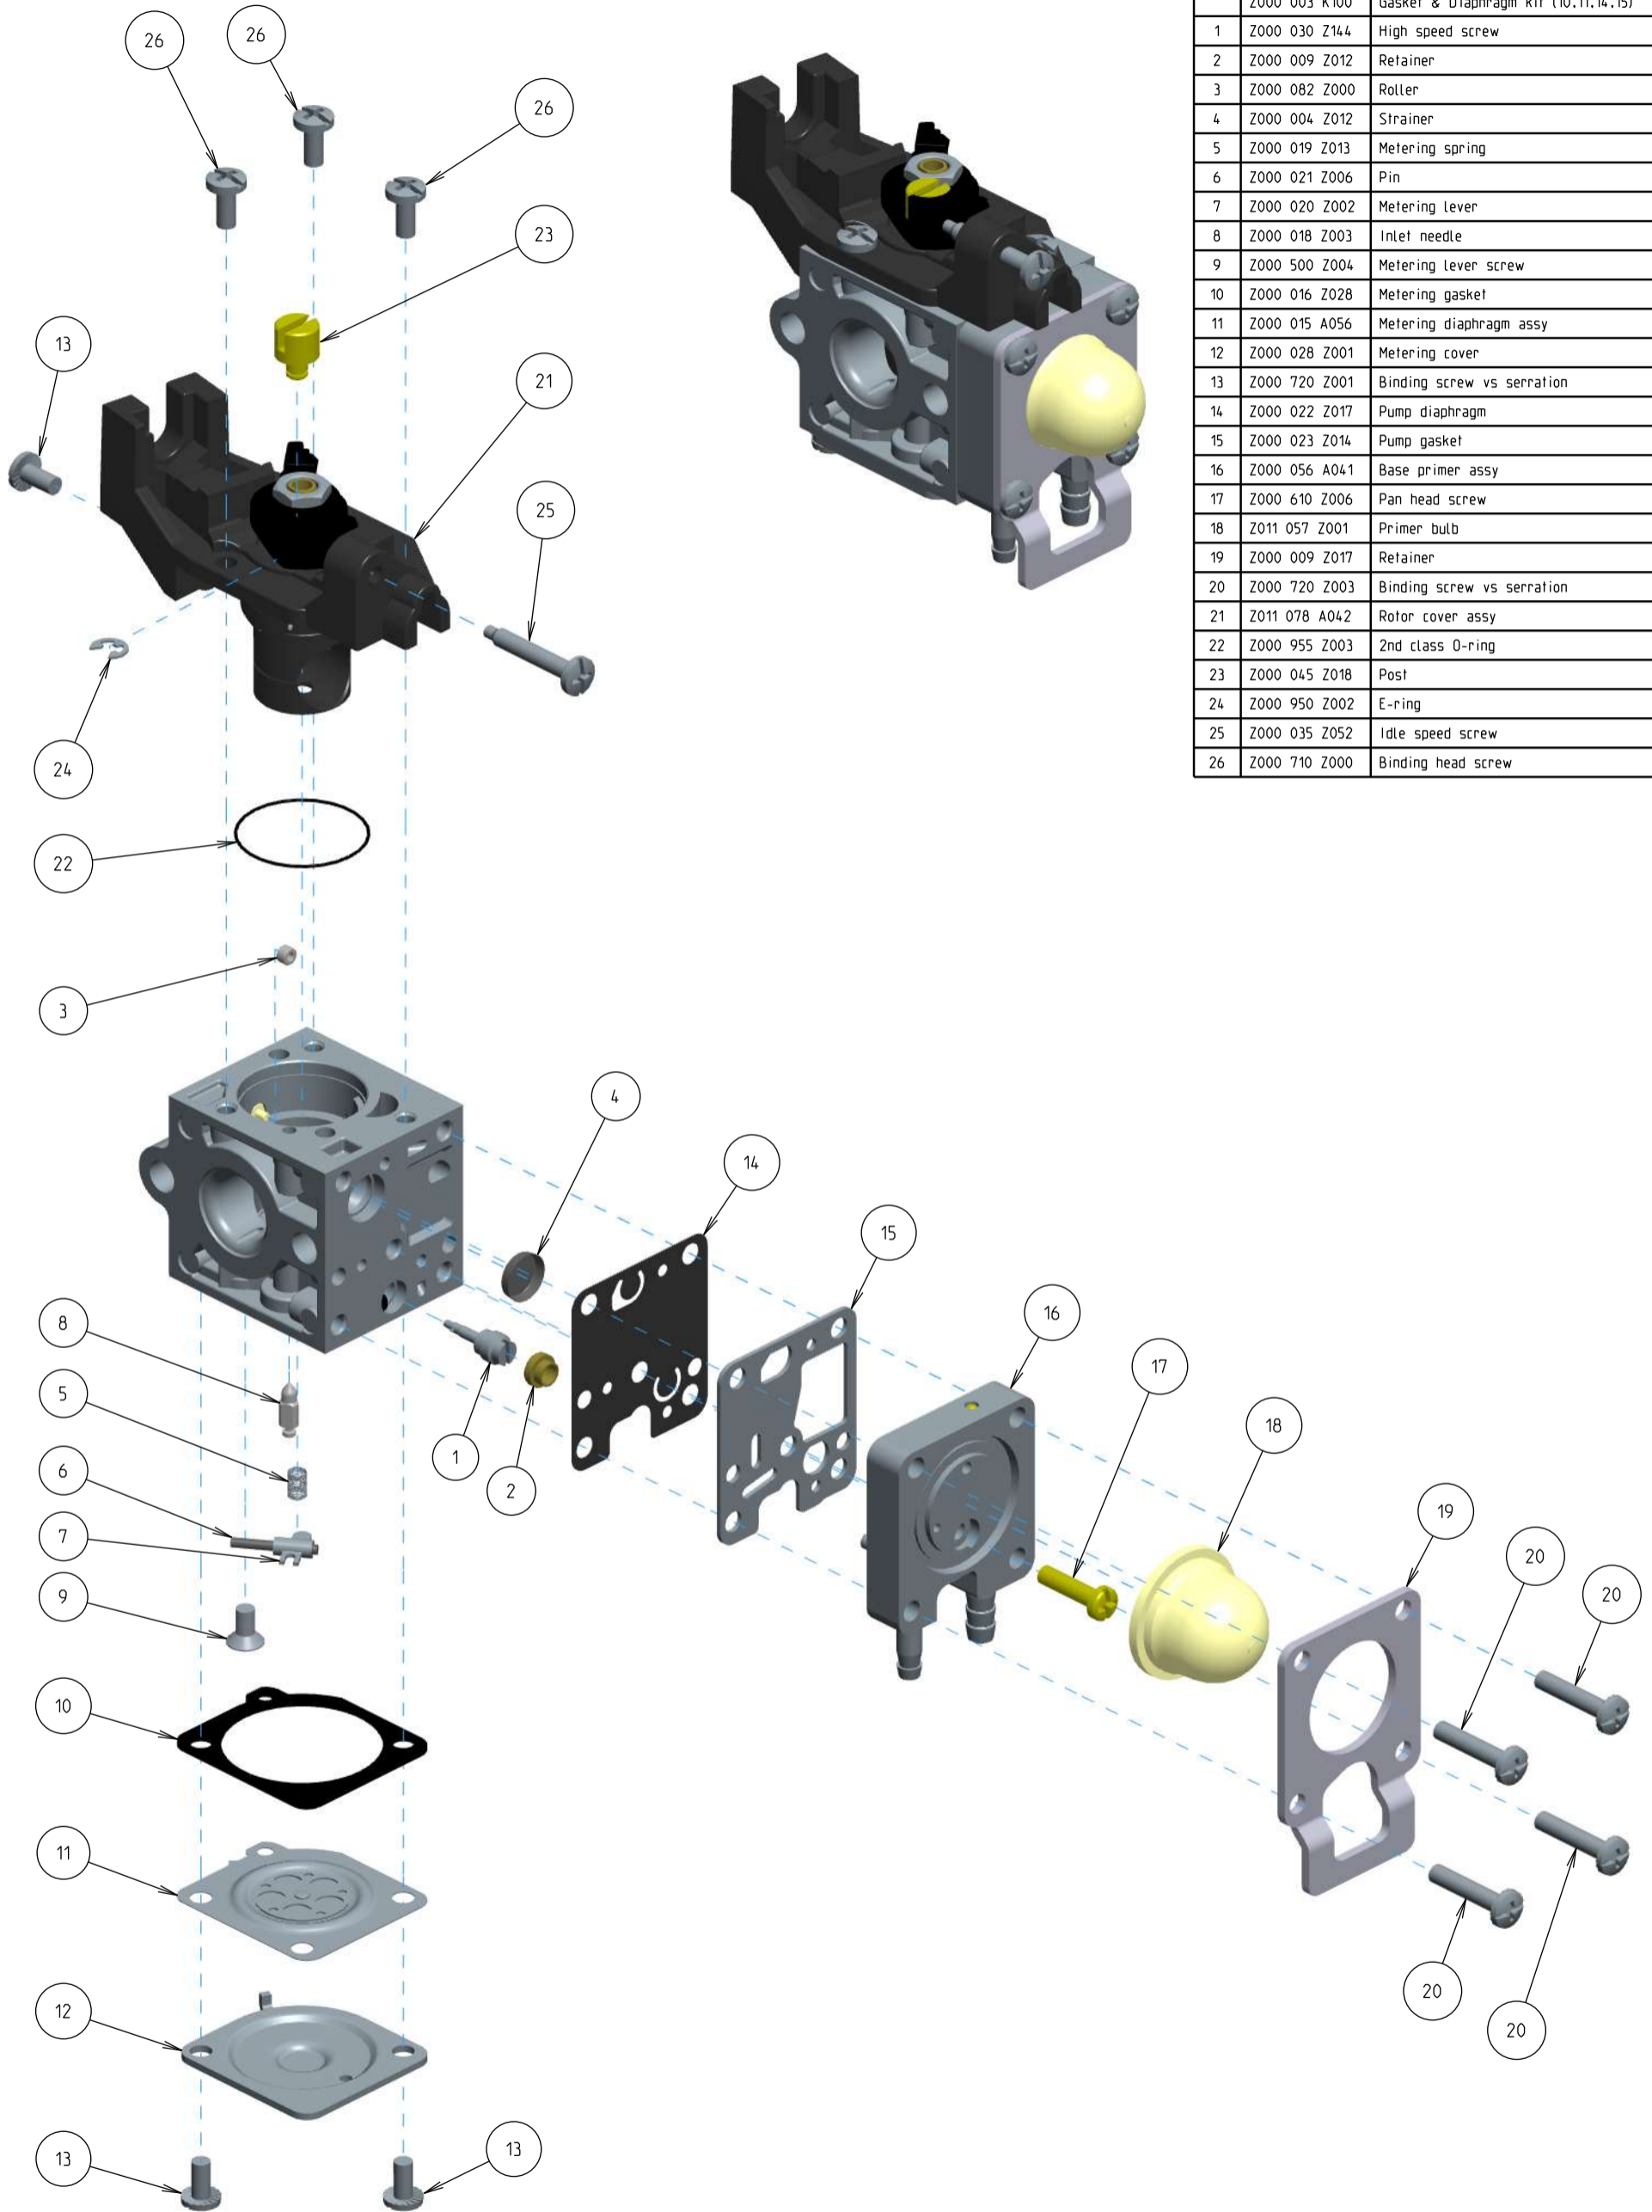

Z011-120-0612-D

ITEM	ZAMA PART NR.	DESCRIPTION
	Z011-120-0612-D	Carburetor RB
	Z000 001 K174	Rebuild kit (3,4,5,6,7,8,10,11,14,15)
	Z000 003 K100	Gasket & Diaphragm kit (10,11,14,15)
1	Z000 030 Z144	High speed screw
2	Z000 009 Z012	Retainer
3	Z000 082 Z000	Roller
4	Z000 004 Z012	Strainer
5	Z000 019 Z013	Metering spring
6	Z000 021 Z006	Pin
7	Z000 020 Z002	Metering Lever
8	Z000 018 Z003	Inlet needle
9	Z000 500 Z004	Metering lever screw
10	Z000 016 Z028	Metering gasket
11	Z000 015 A056	Metering diaphragm assy
12	Z000 028 Z001	Metering cover
13	Z000 720 Z001	Binding screw vs serration
14	Z000 022 Z017	Pump diaphragm
15	Z000 023 Z014	Pump gasket
16	Z000 056 A041	Base primer assy
17	Z000 610 Z006	Pan head screw
18	Z011 057 Z001	Primer bulb
19	Z000 009 Z017	Retainer
20	Z000 720 Z003	Binding screw vs serration
21	Z011 078 A042	Rotor cover assy
22	Z000 955 Z003	2nd class O-ring
23	Z000 045 Z018	Post
24	Z000 950 Z002	E-ring
25	Z000 035 Z052	Idle speed screw
26	Z000 710 Z000	Binding head screw