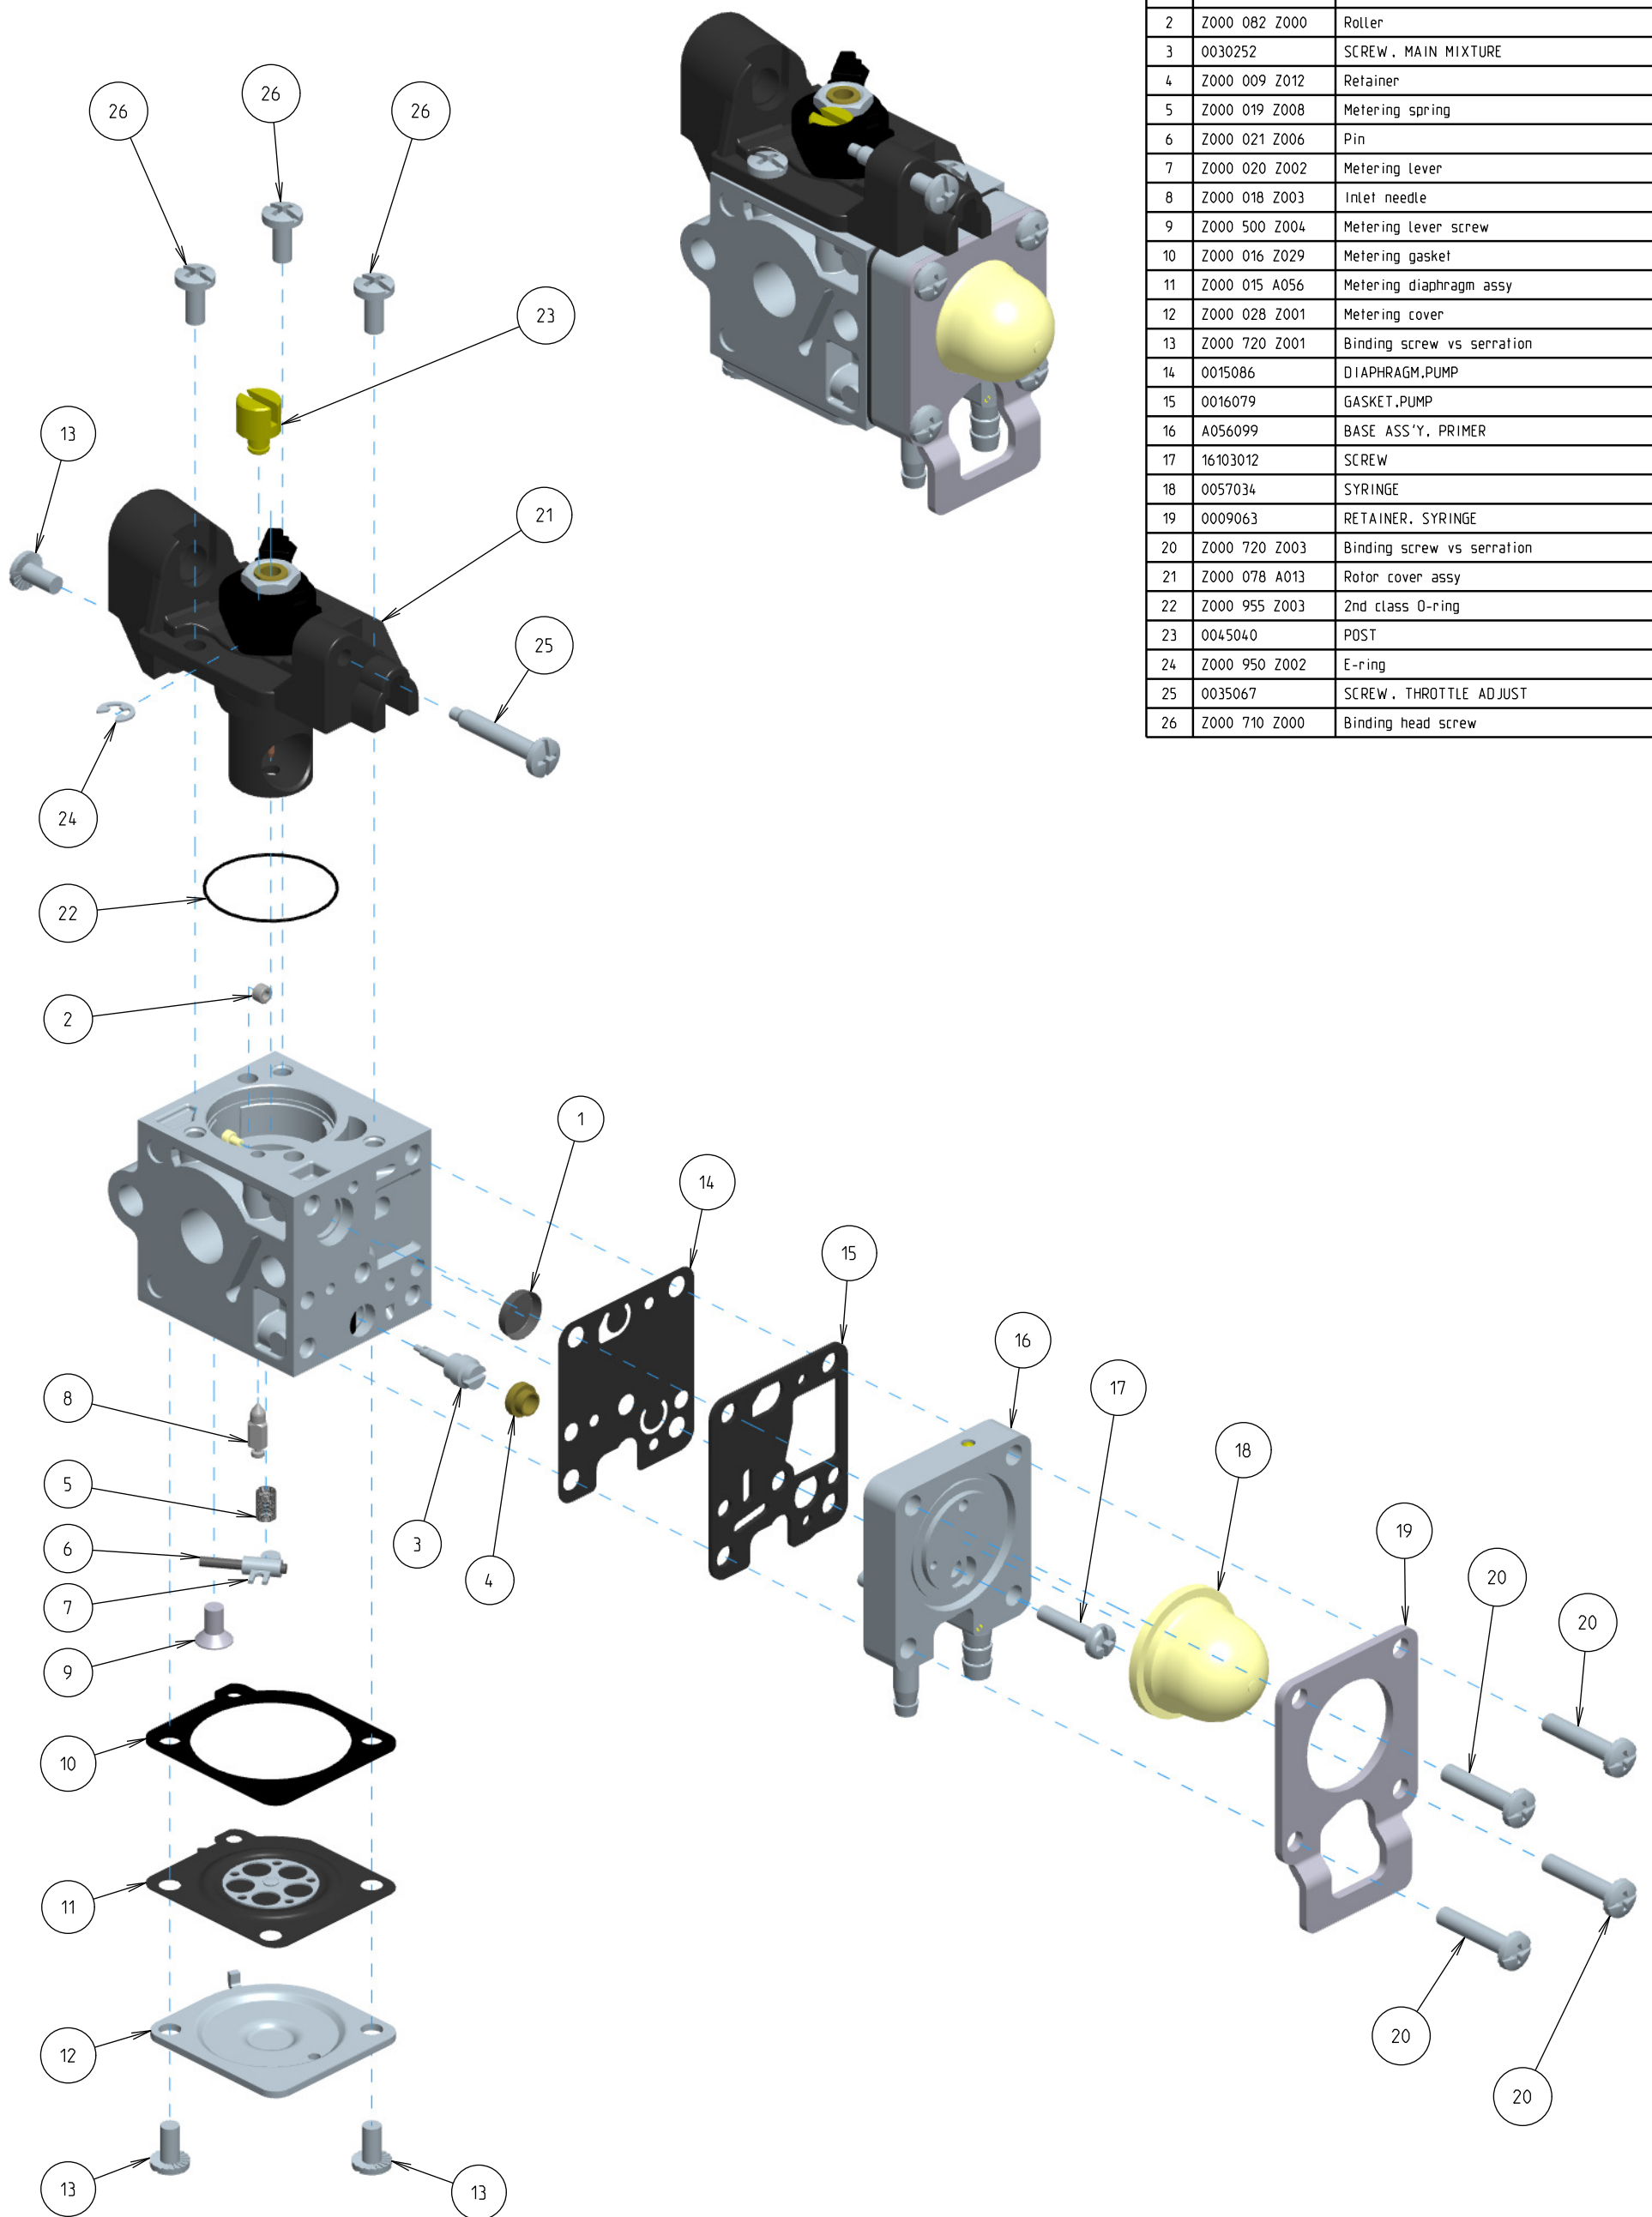

Z011-120-0624-C

ITEM	ZAMA PART NR.	DESCRIPTION
	Z011-120-0624-C	CARBURETOR ASSEMBLY
	RB-188	REBUILD KIT (1,2,5,6,7,8,10,11,14,15)
	GND-106	GASKET & DIAPHRAGM KIT (10,11,14,15)
1	0004033	STRAINER
2	Z000 082 Z000	Roller
3	0030252	SCREW . MAIN MIXTURE
4	Z000 009 Z012	Retainer
5	Z000 019 Z008	Metering spring
6	Z000 021 Z006	Pin
7	Z000 020 Z002	Metering Lever
8	Z000 018 Z003	Inlet needle
9	Z000 500 Z004	Metering Lever screw
10	Z000 016 Z029	Metering gasket
11	Z000 015 A056	Metering diaphragm assy
12	Z000 028 Z001	Metering cover
13	Z000 720 Z001	Binding screw vs serration
14	0015086	DIAPHRAGM,PUMP
15	0016079	GASKET,PUMP
16	A056099	BASE ASS'Y. PRIMER
17	16103012	SCREW
18	0057034	SYRINGE
19	0009063	RETAINER, SYRINGE
20	Z000 720 Z003	Binding screw vs serration
21	Z000 078 A013	Rotor cover assy
22	Z000 955 Z003	2nd class O-ring
23	0045040	POST
24	Z000 950 Z002	E-ring
25	0035067	SCREW . THROTTLE ADJUST
26	Z000 710 Z000	Binding head screw