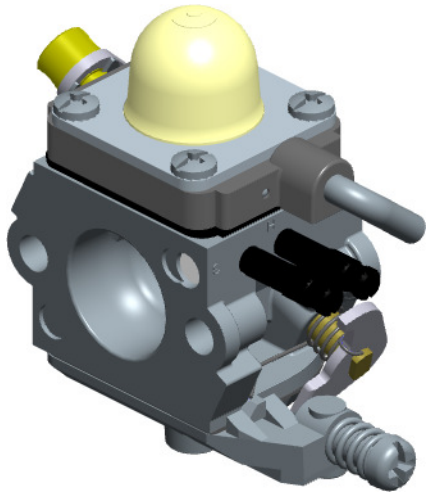

Z011-120-0677-C

ITEM	ZAMA PART NR.	DESCRIPTION
	Z011-120-0677-C	Carburetor C10
	Z000 001 K024	Rebuilt kit (2,3,4,5,6,7,9,10,15,16)
	Z000 003 K014	Gasket & diaphragm kit (9,10,15,16)
	Z000 017 K007	Pump cover kit (17,18,19)
1	Z000 007 A016	Nozzle assy
2	Z000 005 Z030	Plug
3	Z000 004 Z000	Strainer
4	Z000 018 Z003	Inlet needle
5	Z000 019 Z000	Metering spring
6	Z000 021 Z006	Pin
7	Z000 020 Z002	Metering lever
8	Z000 500 Z001	Metering lever screw
9	Z000 016 Z018	Metering gasket
10	Z000 015 A009	Metering diaphragm assy
11	Z000 056 A016	Base primer assy
12	Z011 057 Z000	Primer bulb
13	Z000 009 Z007	Retainer
14	Z000 720 Z000	Binding screw vs serration
15	Z000 022 Z002	Pump diaphragm
16	Z000 023 Z005	Pump gasket
17	Z000 017 Z007	Pump cover
18	Z000 029 Z005	Adjustment screw spring
19	Z000 035 Z044	Idle speed screw
20	Z000 700 Z000	Truss head screw
21	Z000 011 A035	Throttle shaft assy
22	Z000 950 Z000	E-ring
23	Z000 014 Z014	Throttle valve
24	Z000 510 Z002	Valve screw
25	Z000 013 Z100	Return spring
26	Z000 012 Z023	Throttle lever
27	Z000 045 Z016	Post
28	Z000 710 Z008	Binding head screw
29	Z000 030 Z112	High speed screw
30	Z000 031 Z142	Low speed screw