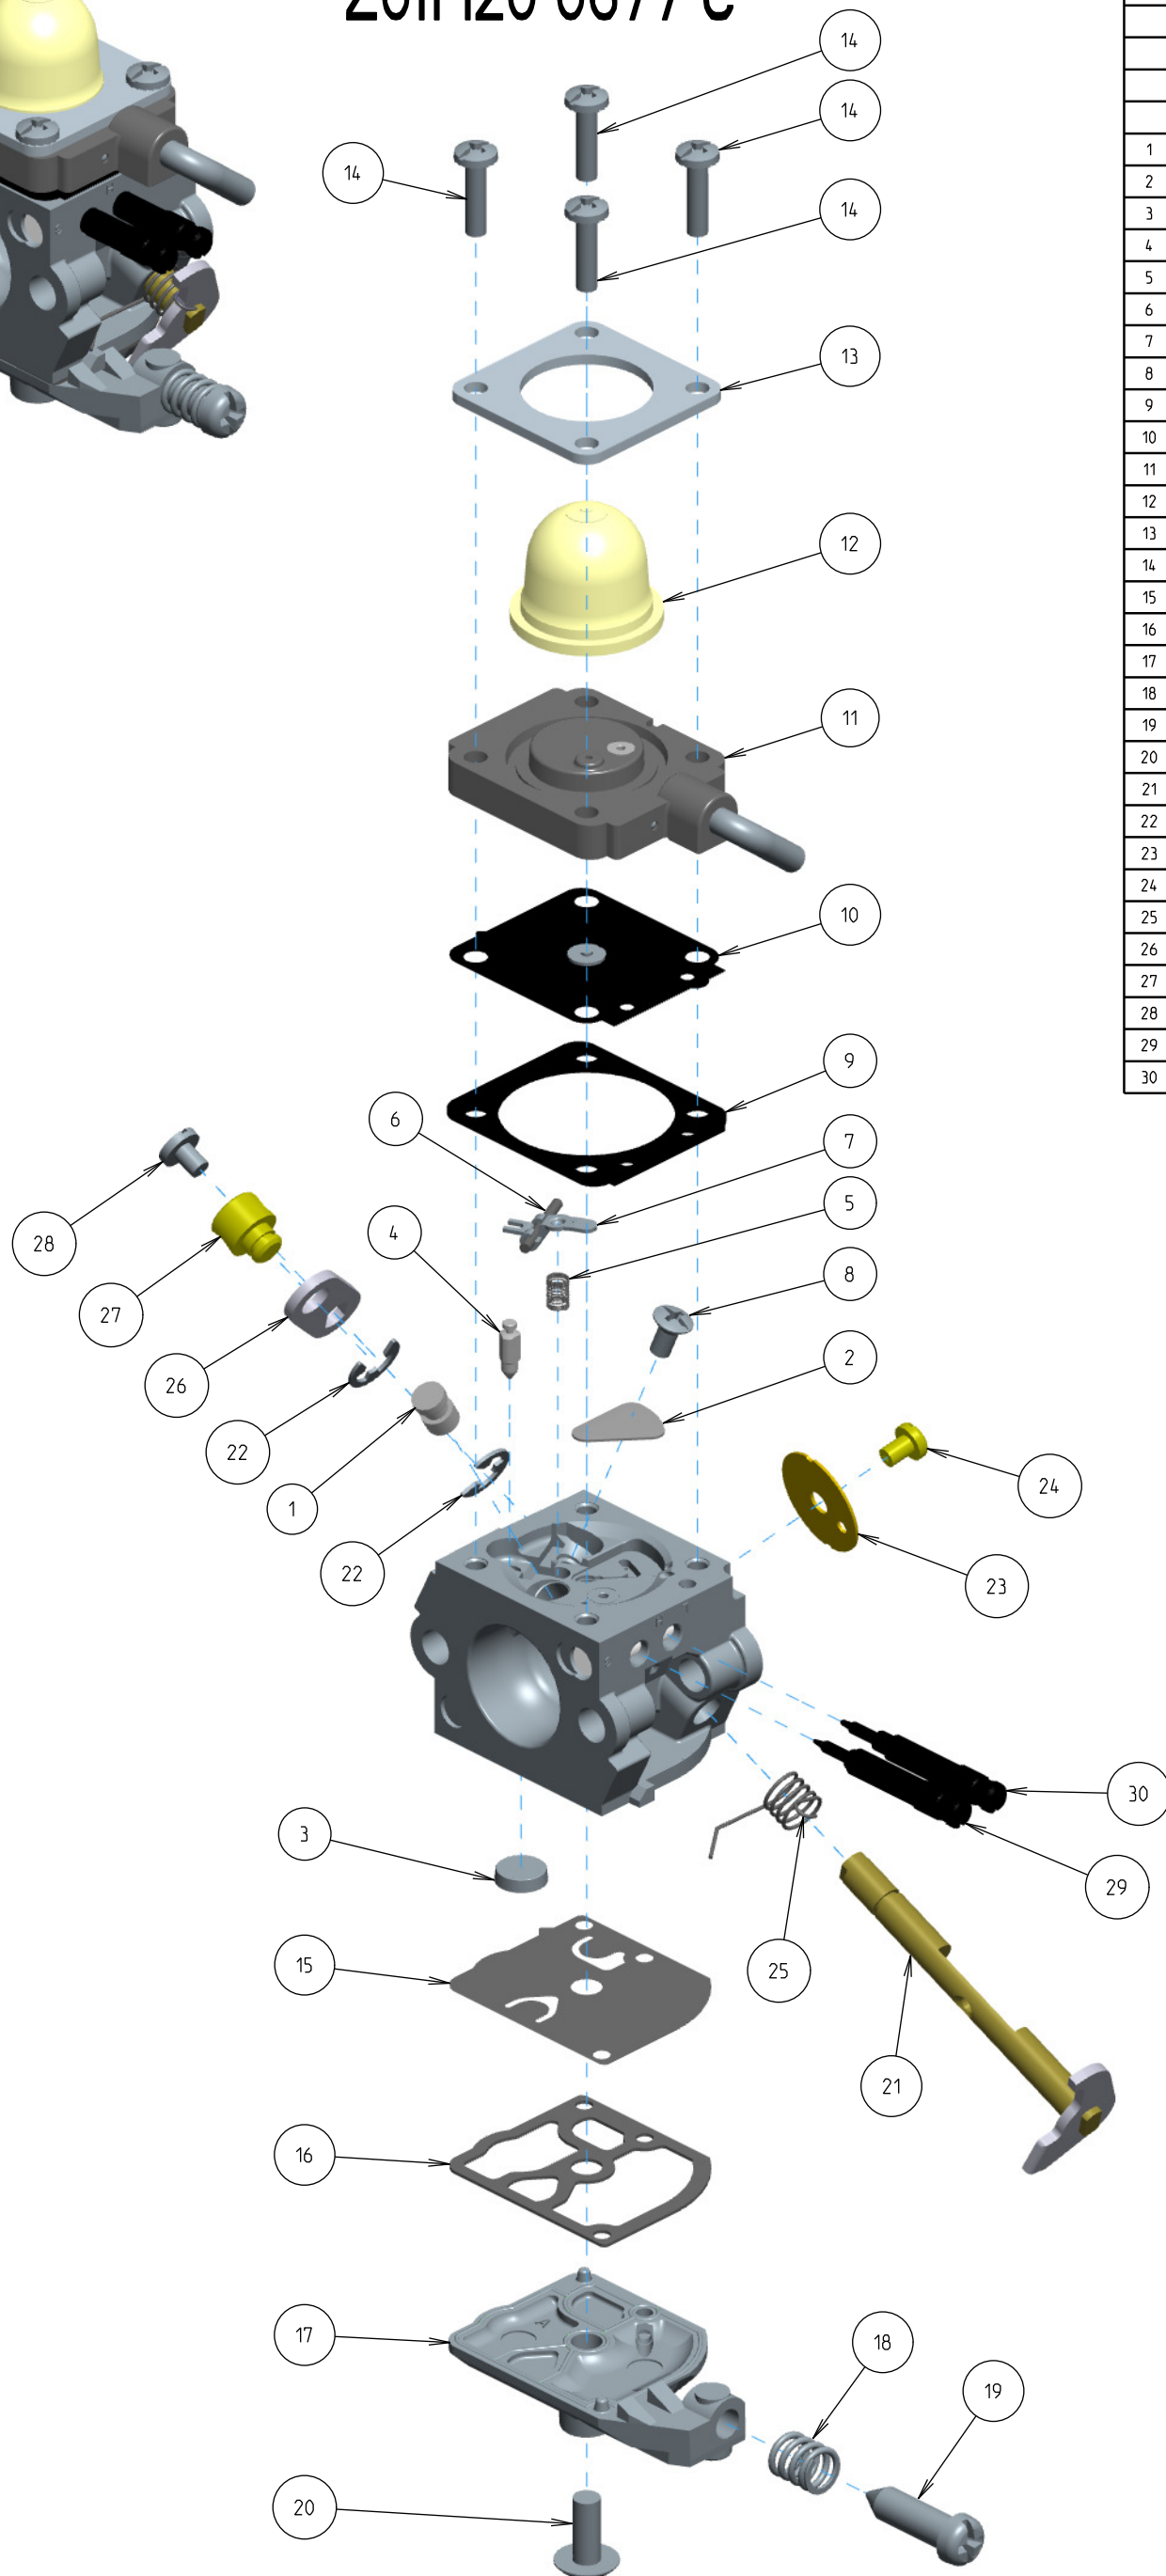

Z011-120-0677-C

ITEM	ZAMA PART NR.	DESCRIPTION
	Z011-120-0677-C	Carburetor C10
	Z000 001 K024	Rebuilt kit (2,3,4,5,6,7,9,10,15,16)
	Z000 003 K014	Gasket & diaphragm kit (9,10,15,16)
	Z000 017 K007	Pump cover kit (17,18,19)
1	Z000 007 A016	Nozzle assy
2	Z000 005 Z030	Plug
3	Z000 004 Z000	Strainer
4	Z000 018 Z003	Inlet needle
5	Z000 019 Z000	Metering spring
6	Z000 021 Z006	Pin
7	Z000 020 Z002	Metering lever
8	Z000 500 Z001	Metering lever screw
9	Z000 016 Z018	Metering gasket
10	Z000 015 A009	Metering diaphragm assy
11	Z000 056 A016	Base primer assy
12	Z011 057 Z000	Primer bulb
13	Z000 009 Z007	Retainer
14	Z000 720 Z000	Binding screw vs serration
15	Z000 022 Z002	Pump diaphragm
16	Z000 023 Z005	Pump gasket
17	Z000 017 Z007	Pump cover
18	Z000 029 Z005	Adjustment screw spring
19	Z000 035 Z044	Idle speed screw
20	Z000 700 Z000	Truss head screw
21	Z000 011 A035	Throttle shaft assy
22	Z000 950 Z000	E-ring
23	Z000 014 Z014	Throttle valve
24	Z000 510 Z002	Valve screw
25	Z000 013 Z100	Return spring
26	Z000 012 Z023	Throttle lever
27	Z000 045 Z016	Post
28	Z000 710 Z008	Binding head screw
29	Z000 030 Z112	High speed screw
30	Z000 031 Z142	Low speed screw