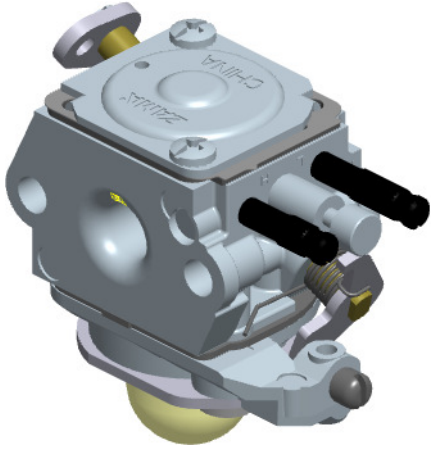

Z011-120-0683-A

ITEM	ZAMA PART NR.	DESCRIPTION
	Z011-120-0683-A	Carburetor
	Z000 003 K152	Rebuilt kit (2,3,4,5,6,8,9,12,13,29)
	Z000 003 K085	Gasket & diaphragm kit (8,9,12,13)
	Z000 056 K008	Base primer kit (14,15,16)
	Z000 061 Z007	Limiter Cap (RED)
	Z000 061 Z001	Limiter Cap (WHITE)
1	Z000 007 A143	Nozzle assy
2	Z000 004 Z002	Strainer
3	Z000 021 Z006	Pin
4	Z000 019 Z013	Metering spring
5	Z000 020 Z008	Metering lever
6	Z000 018 Z002	Inlet needle
7	Z000 500 Z004	Metering lever screw
8	Z000 016 Z017	Metering gasket
9	Z000 015 A058	Metering diaphragm assy
10	Z000 028 Z007	Metering cover
11	Z000 720 Z001	Binding screw vs serration
12	Z000 022 Z003	Pump diaphragm
13	Z000 023 Z013	Pump gasket
14	Z000 056 A032	Base primer assy
15	Z000 036 Z001	Friction piece
16	Z000 035 Z045	Idle speed screw
17	Z011 057 Z000	Primer bulb
18	Z000 009 Z054	Retainer
19	Z000 710 Z012	Binding head screw
20	Z000 031 Z148	Low speed screw
21	Z000 030 Z116	High speed screw
22	Z000 011 A040	Throttle shaft assy
23	Z000 950 Z000	E-ring
24	Z000 013 Z103	Return spring
25	Z000 014 Z016	Throttle valve
26	Z000 510 Z002	Valve screw
27	Z000 012 Z026	Throttle lever
28	Z000 710 Z008	Binding head screw
29	Z000 005 Z021	Plug (Spare parts only)