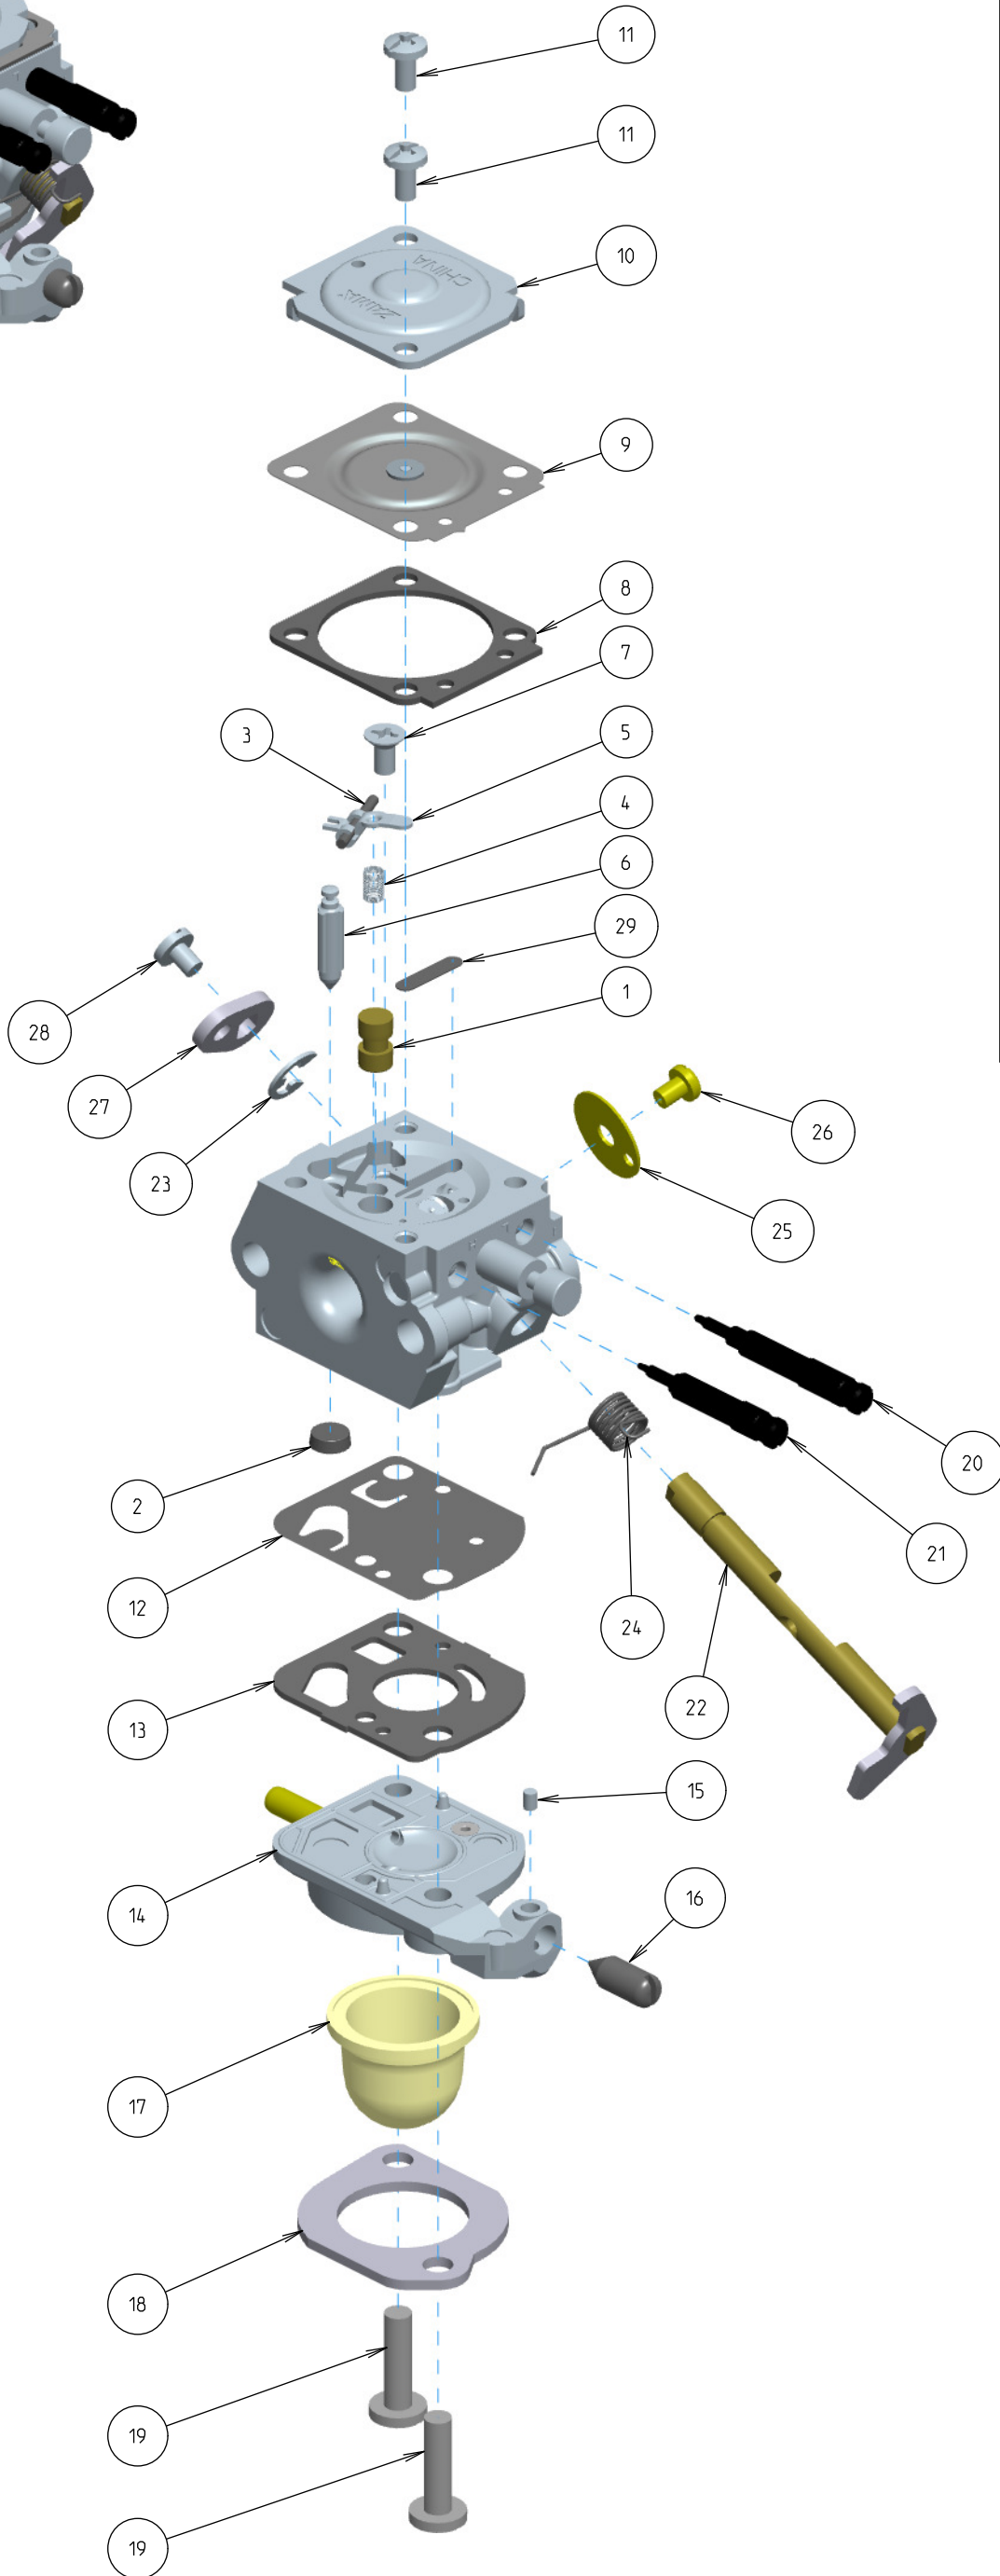

Z011-120-0683-A

ITEM	ZAMA PART NR.	DESCRIPTION
	Z011-120-0683-A	Carburetor
	Z000 003 K152	Rebuilt kit (2,3,4,5,6,8,9,12,13,29)
	Z000 003 K085	Gasket & diaphragm kit (8,9,12,13)
	Z000 056 K008	Base primer kit (14,15,16)
	Z000 061 Z007	Limiter Cap (RED)
	Z000 061 Z001	Limiter Cap (WHITE)
1	Z000 007 A143	Nozzle assy
2	Z000 004 Z002	Strainer
3	Z000 021 Z006	Pin
4	Z000 019 Z013	Metering spring
5	Z000 020 Z008	Metering lever
6	Z000 018 Z002	Inlet needle
7	Z000 500 Z004	Metering lever screw
8	Z000 016 Z017	Metering gasket
9	Z000 015 A058	Metering diaphragm assy
10	Z000 028 Z007	Metering cover
11	Z000 720 Z001	Binding screw vs serration
12	Z000 022 Z003	Pump diaphragm
13	Z000 023 Z013	Pump gasket
14	Z000 056 A032	Base primer assy
15	Z000 036 Z001	Friction piece
16	Z000 035 Z045	Idle speed screw
17	Z011 057 Z000	Primer bulb
18	Z000 009 Z054	Retainer
19	Z000 710 Z012	Binding head screw
20	Z000 031 Z148	Low speed screw
21	Z000 030 Z116	High speed screw
22	Z000 011 A040	Throttle shaft assy
23	Z000 950 Z000	E-ring
24	Z000 013 Z103	Return spring
25	Z000 014 Z016	Throttle valve
26	Z000 510 Z002	Valve screw
27	Z000 012 Z026	Throttle lever
28	Z000 710 Z008	Binding head screw
29	Z000 005 Z021	Plug (Spare parts only)