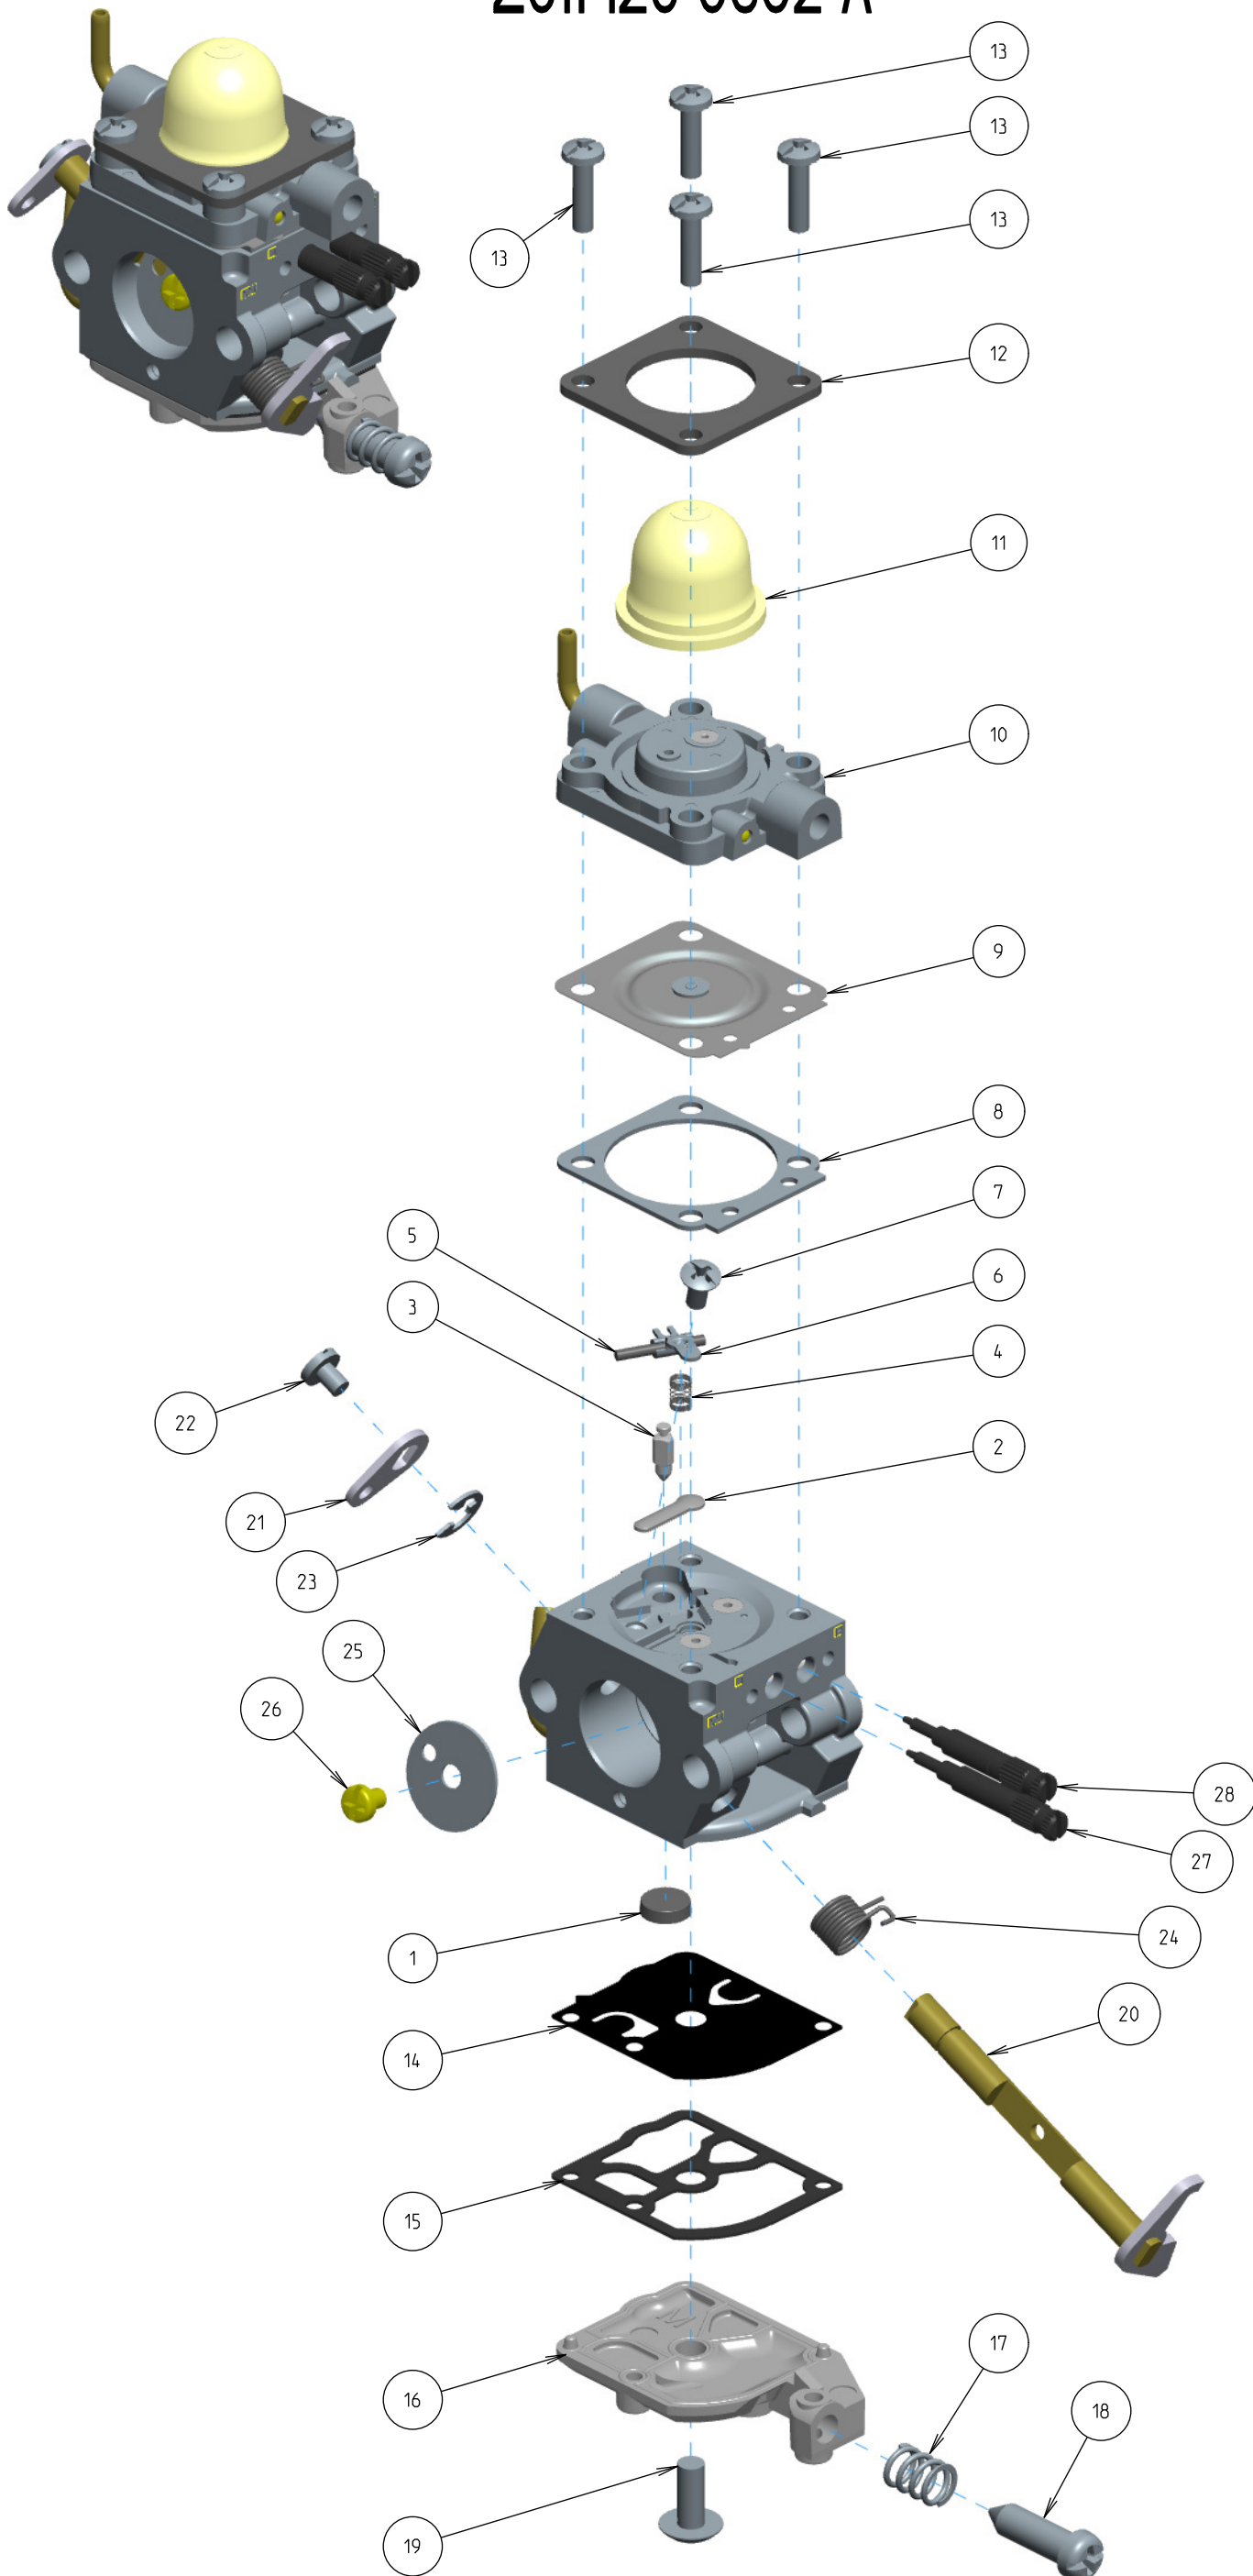

# Z011-120-0692-A

ITEM	ZAMA PART NR.	DESCRIPTION
	Z011-120-0692-A	Carburetor
	Z000 001 K158	Rebuilt kit (1,2,3,4,5,6,8,9,14,15)
	Z000 003 K090	Gasket & diaphragm kit (8,9,14,15)
	Z000 017 K011	Pump cover kit (16,17,18)
	Z000 061 Z006	Limiter Cap (H)
	Z000 061 Z001	Limiter Cap (L)
1	Z000 004 Z010	Strainer
2	Z000 005 Z034	Plug
3	Z000 018 Z003	Inlet needle
4	Z000 019 Z003	Metering spring
5	Z000 021 Z006	Pin
6	Z000 020 Z002	Metering lever
7	Z000 500 Z001	Metering lever screw
8	Z000 016 Z010	Metering gasket
9	Z000 015 A058	Metering diaphragm assy
10	Z000 056 A035	Base primer assy
11	Z011 057 Z000	Primer bulb
12	Z000 009 Z007	Retainer
13	Z000 720 Z000	Binding screw vs serration
14	Z000 022 Z005	Pump diaphragm
15	Z000 023 Z005	Pump gasket
16	Z000 017 Z013	Pump cover
17	Z000 029 Z008	Adjustment screw spring
18	Z000 035 Z044	Idle speed screw
19	Z000 700 Z000	Truss head screw
20	Z000 011 A056	Throttle shaft assy
21	Z000 012 Z044	Throttle lever
22	Z000 710 Z008	Binding head screw
23	Z000 950 Z000	E-ring
24	Z000 013 Z118	Return spring
25	Z000 014 Z017	Throttle valve
26	Z000 510 Z002	Valve screw
27	Z000 031 Z168	Low speed screw
28	Z000 030 Z138	High speed screw