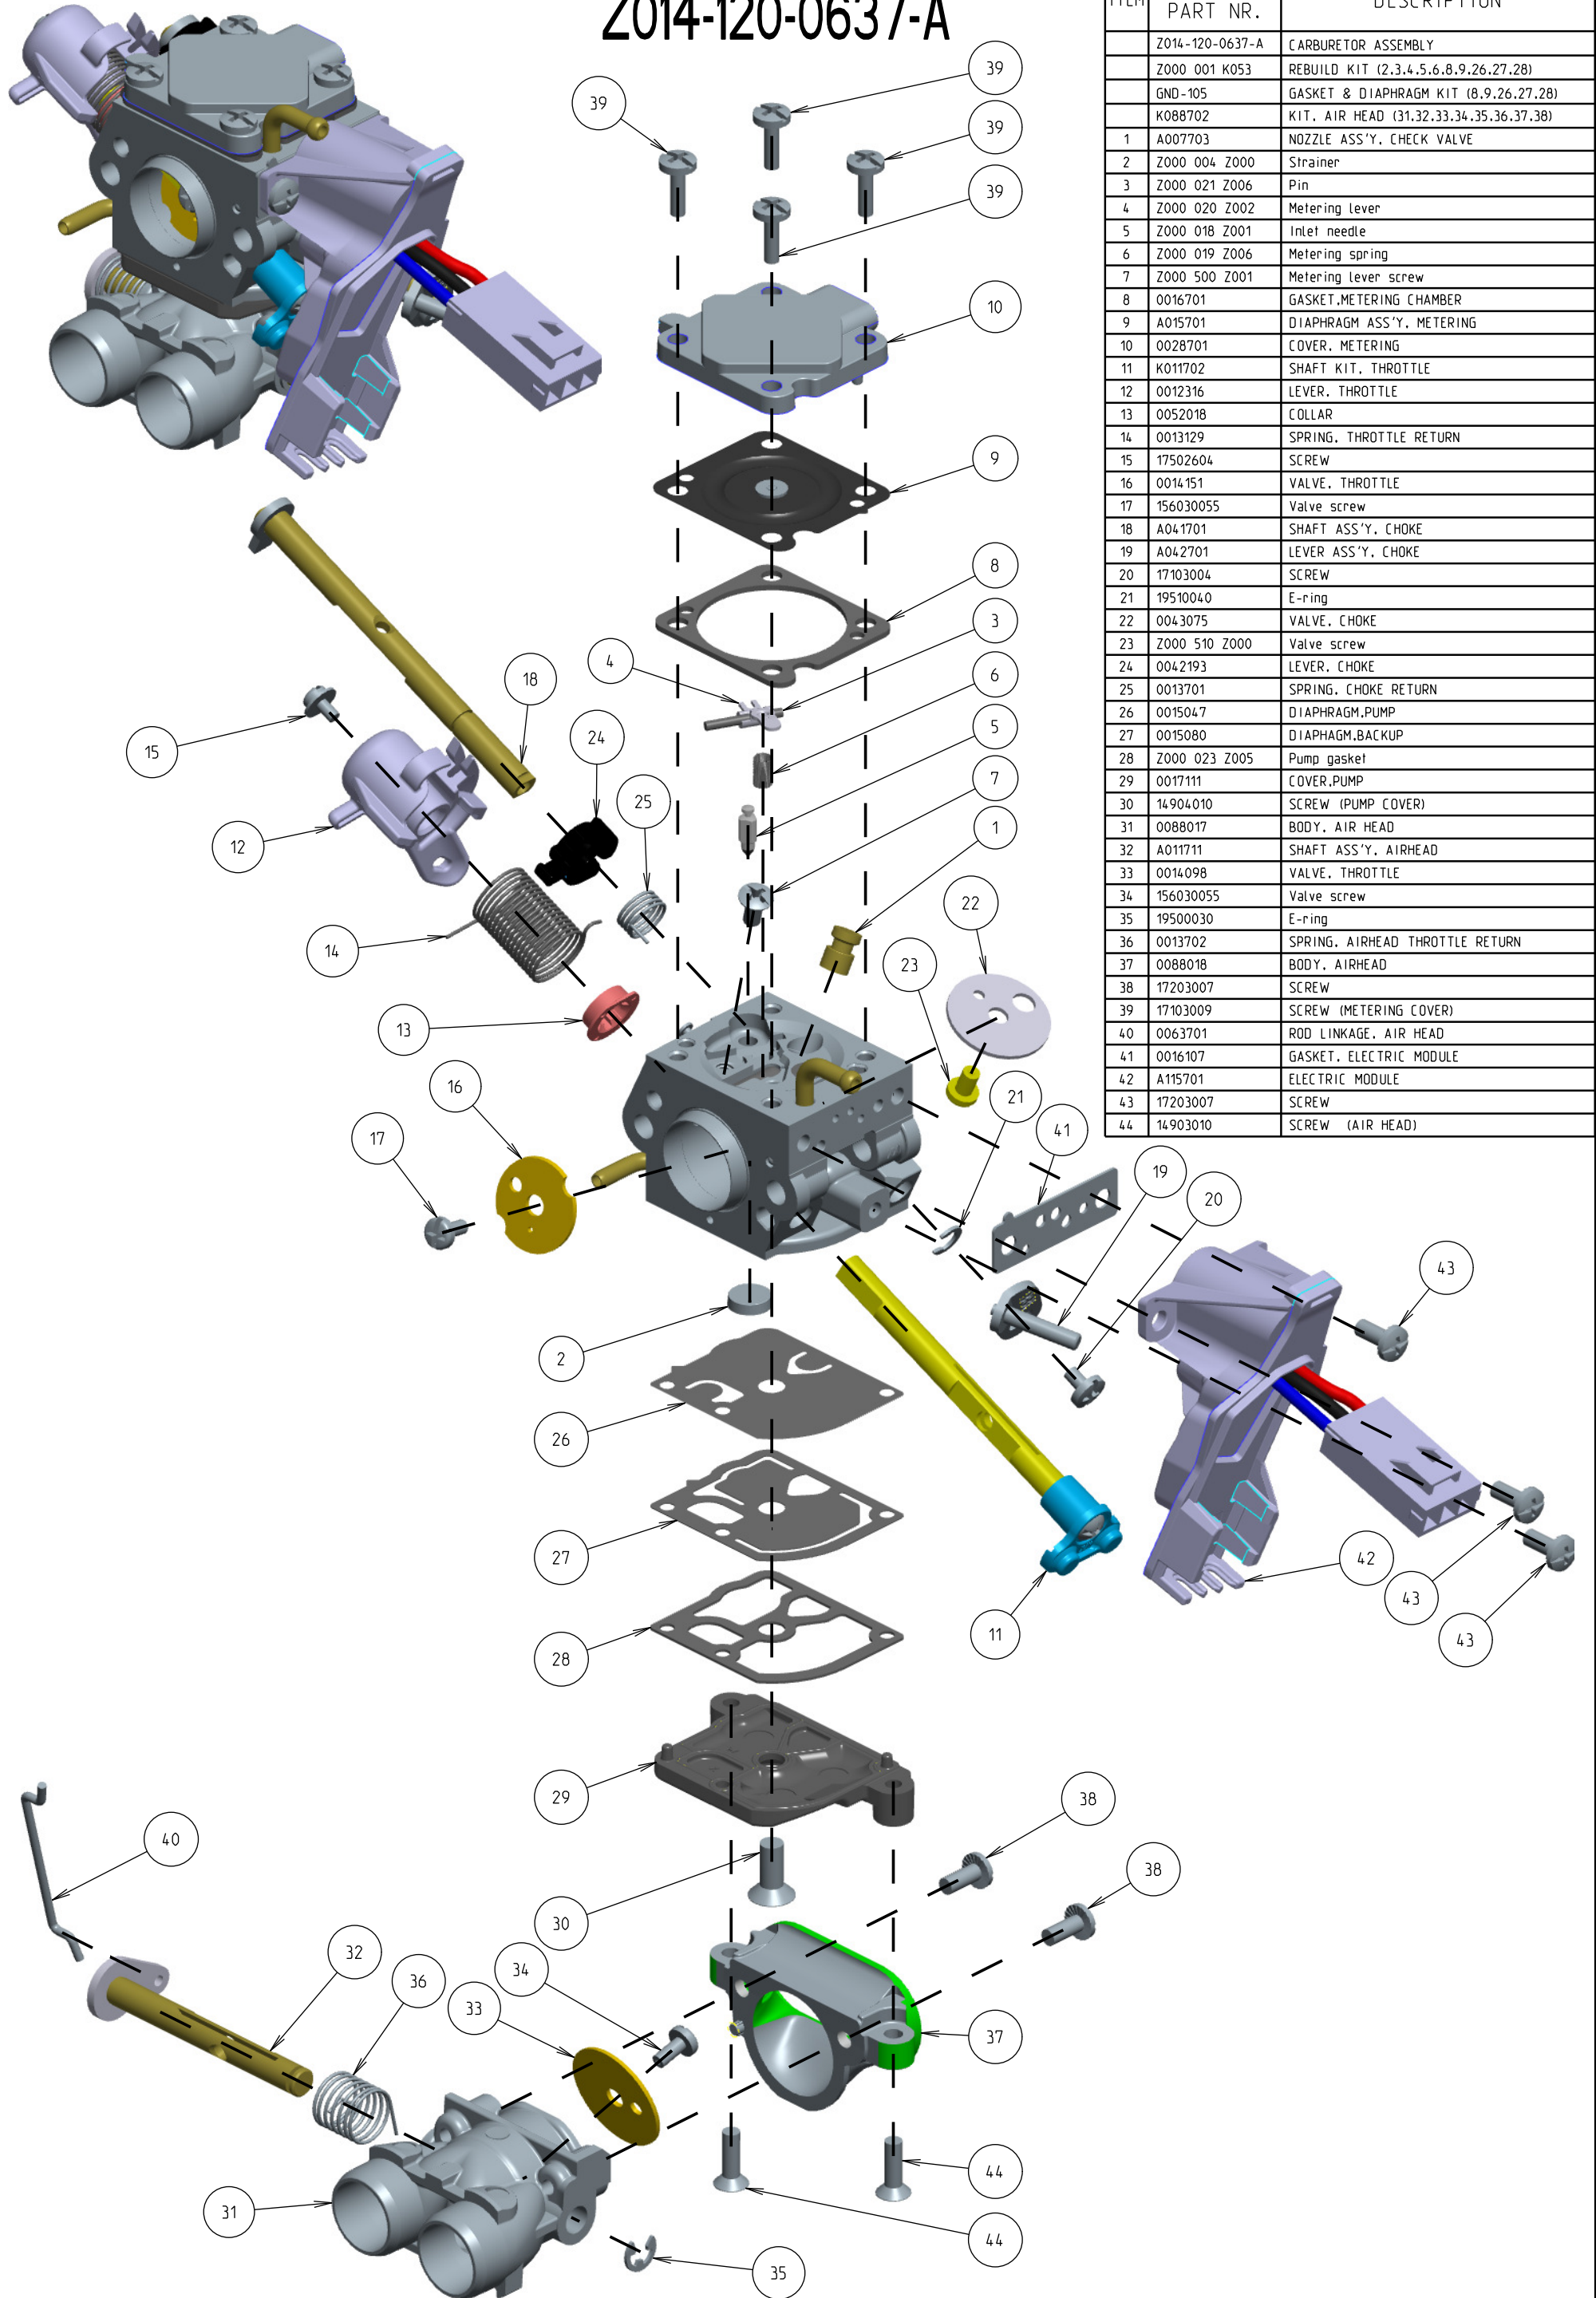

Z014-120-0637-A

ITEM	ZAMA PART NR.	DESCRIPTION
	Z014-120-0637-A	CARBURETOR ASSEMBLY
	Z000 001 K053	REBUILD KIT (2.3.4.5.6.8.9.26.27.28)
	GND-105	GASKET & DIAPHRAGM KIT (8.9.26.27.28)
	K088702	KIT. AIR HEAD (31.32.33.34.35.36.37.38)
1	A007703	NOZZLE ASS'Y. CHECK VALVE
2	Z000 004 Z000	Strainer
3	Z000 021 Z006	Pin
4	Z000 020 Z002	Metering Lever
5	Z000 018 Z001	Intel needle
6	Z000 019 Z006	Metering spring
7	Z000 500 Z001	Metering Lever screw
8	0016701	GASKET.METERING CHAMBER
9	A015701	DIAPHRAGM ASS'Y. METERING
10	0028701	COVER, METERING
11	K011702	SHAFT KIT, THROTTLE
12	0012316	LEVER, THROTTLE
13	0052018	COLLAR
14	0013129	SPRING, THROTTLE RETURN
15	17502604	SCREW
16	0014151	VALVE, THROTTLE
17	156030055	Valve screw
18	A041701	SHAFT ASS'Y. CHOKE
19	A042701	LEVER ASS'Y. CHOKE
20	17103004	SCREW
21	19510040	E-ring
22	0043075	VALVE, CHOKE
23	Z000 510 Z000	Valve screw
24	0042193	LEVER, CHOKE
25	0013701	SPRING, CHOKE RETURN
26	0015047	DIAPHRAGM.PUMP
27	0015080	DIAPHRAGM.BACKUP
28	Z000 023 Z005	Pump gasket
29	0017111	COVER,PUMP
30	14904010	SCREW (PUMP COVER)
31	0088017	BODY, AIR HEAD
32	A011711	SHAFT ASS'Y. AIRHEAD
33	0014098	VALVE, THROTTLE
34	156030055	Valve screw
35	19500030	E-ring
36	0013702	SPRING, AIRHEAD THROTTLE RETURN
37	0088018	BODY, AIRHEAD
38	17203007	SCREW
39	17103009	SCREW (METERING COVER)
40	0063701	ROD LINKAGE, AIR HEAD
41	0016107	GASKET, ELECTRIC MODULE
42	A115701	ELECTRIC MODULE
43	17203007	SCREW
44	14903010	SCREW (AIR HEAD)