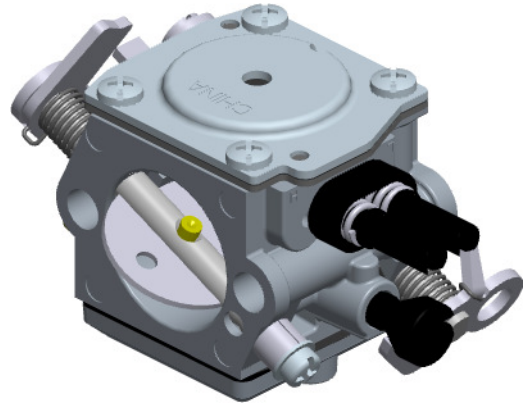

Z026-120-0610-A

ITEM	ZAMA PART NR.	DESCRIPTION
	Z026-120-0610-A	CARBURETOR ASSEMBLY
	RB-153	REBUILD KIT (2.3.4.5.6.8.11.36.37.38)
	GND-86	GASKET & DIAPHRAGM KIT (8.11.36.37)
1	A007176	NOZZLE ASS'Y, CHECK VALVE
2	Z000 004 Z000	Strainer
3	Z000 021 Z006	Pin
4	Z000 019 Z000	Metering spring
5	Z000 020 Z002	Metering lever
6	Z000 018 Z000	Inlet needle
7	Z000 500 Z001	Metering lever screw
8	0016051	GASKET.METERING CHAMBER
9	0028033	COVER.METERING
10	17203006	Binding screw vs serration
11	0016032	GASKET.PUMP
12	0017098	COVER, PUMP
13	Z000 700 Z000	Truss head screw
14	0051006	BOOT
15	0029005	SPRING, ADJUST SCREW
16	0030061	SCREW.MAIN MIXTURE
17	Z000 031 K009	Low speed screw kit
18	Z000 038 Z001	Friction Spring
19	Z000 928 Z003	Stainless plug ball
20	A011197	SHAFT ASS'Y THROTTLE
21	0013020	SPRING, THROTTLE RETURN
22	0052004	COLLAR
23	0012171	LEVER, THROTTLE
24	17103004	SCREW
25	0014025	VALVE, THROTTLE
26	156030055	Valve screw
27	A041101	SHAFT ASS'Y. CHOKE
28	0042097	LEVER.CHOKE
29	0043054	VALVE, CHOKE
30	Z000 510 Z000	Valve screw
31	0052001	COLLAR
32	16403006	SCREW (WITH PLAIN WASHER)
33	0013067	SPRING, CHOKE RETURN
34	Z000 036 Z001	Friction piece
35	0035036	SCREW, THROTTLE ADJUST
36	0015046	DIAPHRAGM, PUMP (RUBBER)
37	A015040	DIAPHRAGM ASS'Y METERING
38	0005004	PLUG, WELCH