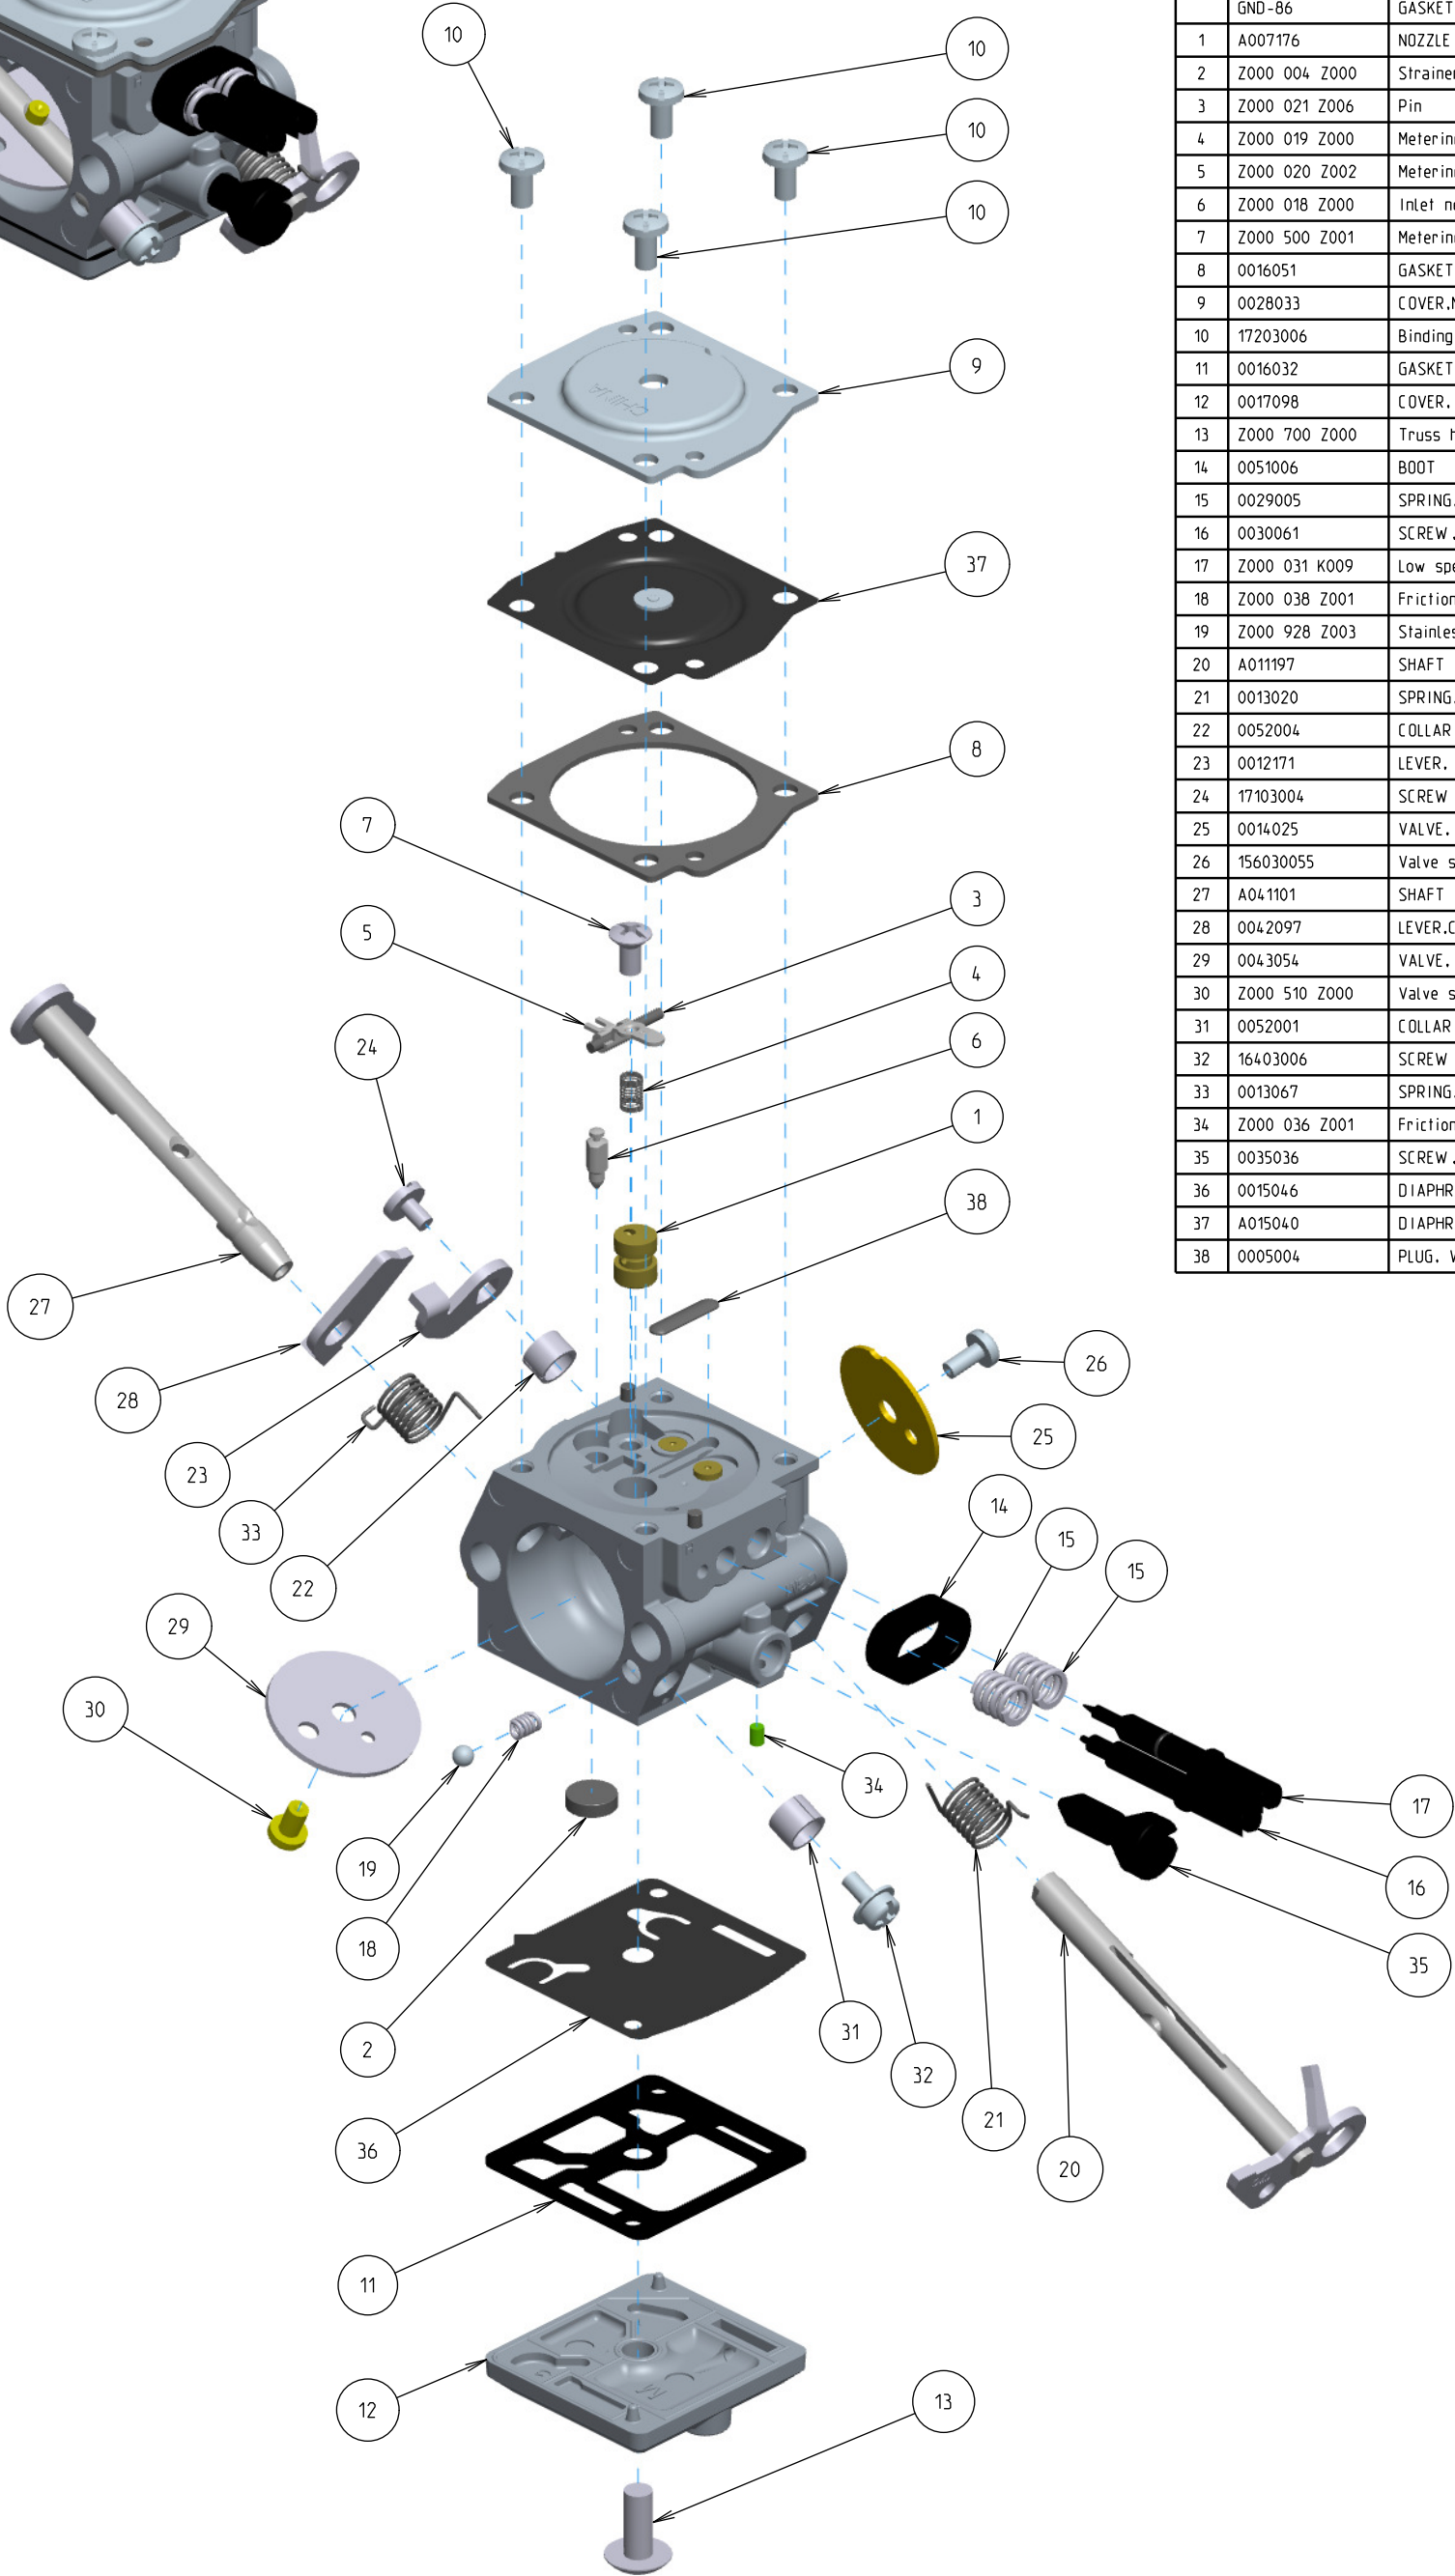

Z026-120-0610-A

ITEM	ZAMA PART NR.	DESCRIPTION
	Z026-120-0610-A	CARBURETOR ASSEMBLY
	RB-153	REBUILD KIT (2.3.4.5.6.8.11.36.37.38)
	GND-86	GASKET & DIAPHRAGM KIT (8.11.36.37)
1	A007176	NOZZLE ASS'Y, CHECK VALVE
2	Z000 004 Z000	Strainer
3	Z000 021 Z006	Pin
4	Z000 019 Z000	Metering spring
5	Z000 020 Z002	Metering lever
6	Z000 018 Z000	Inlet needle
7	Z000 500 Z001	Metering lever screw
8	0016051	GASKET.METERING CHAMBER
9	0028033	COVER.METERING
10	17203006	Binding screw vs serration
11	0016032	GASKET.PUMP
12	0017098	COVER, PUMP
13	Z000 700 Z000	Truss head screw
14	0051006	BOOT
15	0029005	SPRING, ADJUST SCREW
16	0030061	SCREW.MAIN MIXTURE
17	Z000 031 K009	Low speed screw kit
18	Z000 038 Z001	Friction Spring
19	Z000 928 Z003	Stainless plug ball
20	A011197	SHAFT ASS'Y THROTTLE
21	0013020	SPRING, THROTTLE RETURN
22	0052004	COLLAR
23	0012171	LEVER, THROTTLE
24	17103004	SCREW
25	0014025	VALVE, THROTTLE
26	156030055	Valve screw
27	A041101	SHAFT ASS'Y. CHOKE
28	0042097	LEVER.CHOKE
29	0043054	VALVE, CHOKE
30	Z000 510 Z000	Valve screw
31	0052001	COLLAR
32	16403006	SCREW (WITH PLAIN WASHER)
33	0013067	SPRING, CHOKE RETURN
34	Z000 036 Z001	Friction piece
35	0035036	SCREW, THROTTLE ADJUST
36	0015046	DIAPHRAGM, PUMP (RUBBER)
37	A015040	DIAPHRAGM ASS'Y METERING
38	0005004	PLUG, WELCH